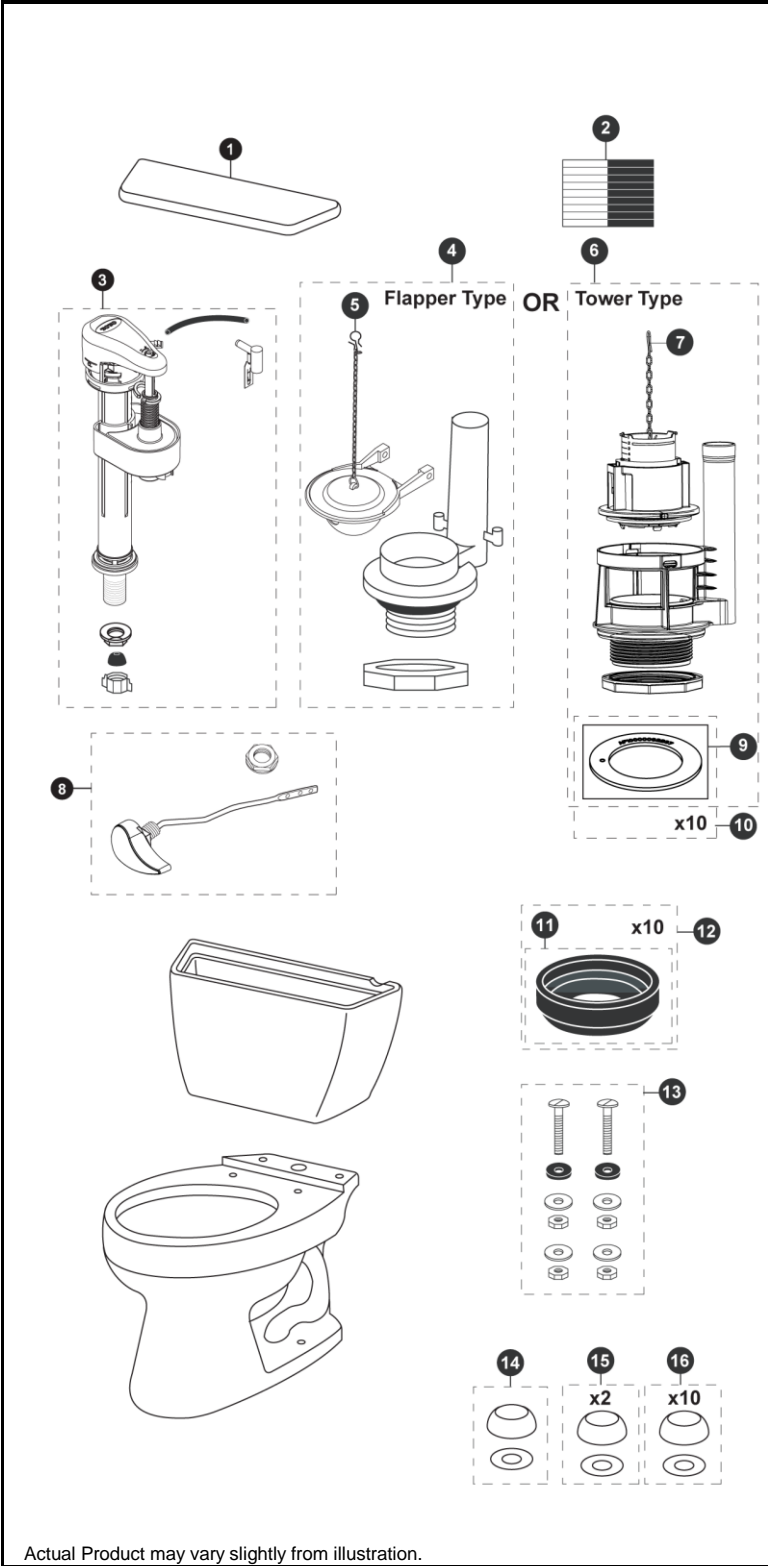

CST743SD  
ST743SD  
C743S

**Drake®  
1.6 Gpf Toilet, Round,  
G-Max®, 12" Rough-In,  
Insulated Tank**

Item	Part	Description
1	TCU743CR#01	Tank Lid w/ Velcro - Cotton
	TCU743CR#03	Tank Lid w/ Velcro - Bone
	TCU743CR#11	Tank Lid w/ Velcro - Colonial White
	TCU743CR#12	Tank Lid w/ Velcro - Sedona Beige
	TCU743CR#51	Tank Lid w/ Velcro - Ebony
2	THU107	Velcro Tape
3	TSU24A	Fill Valve
4	THU130	Flush Valve
5	THU500S	Flapper w/ Chain
6	THU440.15H-A	Drain Valve for Tower Type
7	THU460-A	Flush Tower
8	THU068#01	Trip Lever - Cotton
	THU068#03	Trip Lever - Bone
	THU068#11	Trip Lever - Colonial White
	THU068#12	Trip Lever - Sedona Beige
	THU068#51	Trip Lever - Ebony
	THU068#CP	Trip Lever - Chrome Plated
	THU068#BN	Trip Lever - Brushed Nickel
	THU068#PN	Trip Lever - Polished Nickel
9	THU407	Seal Gasket (1 piece)
10	THU370	Seal Gasket (10 pieces)
11	9BU024E	3" Tank to Bowl Gasket
12	THU131	Tank to Bowl Gaskets (10 pieces)
13	TSU01D	Tank Mounting Kit
14	THU044#01	Bolt Cap Set - Cotton (1 set)
	THU044#03	Bolt Cap Set - Bone (1 set)
	THU044#11	Bolt Cap Set - Colonial White (1 set)
	THU044#12	Bolt Cap Set - Sedona Beige
	THU044#51	Bolt Cap Set - Ebony
15	THU044S#01	Bolt Cap Sets - Cotton (2 pieces)
	THU044S#03	Bolt Cap Sets - Bone (2 pieces)
	THU044S#11	Bolt Cap Sets - Colonial White (2 pieces)
	THU044S#12	Bolt Cap Sets - Sedona Beige (2 pieces)
	THU044S#51	Bolt Cap Sets - Ebony (2 pieces)
16	THU098#01	Bolt Cap Sets - Cotton (20 pieces)
	THU098#03	Bolt Cap Sets - Bone (20 pieces)
	THU098#11	Bolt Cap Sets - Colonial White (20 pieces)
	THU098#12	Bolt Cap Sets - Sedona Beige (20 pieces)

**Note:**

Product Number Explanations		
Two-Piece Toilet	Tank	Bowl
(CST) Gravity Type Toilet	(ST) Tank	(C) Bowl
(743) Model	(743) Model	(743) Model
(S) G-Max®	(S) G-Max®	(S) G-Max®
(D) Insulated Tank	(D) Insulated Tank	