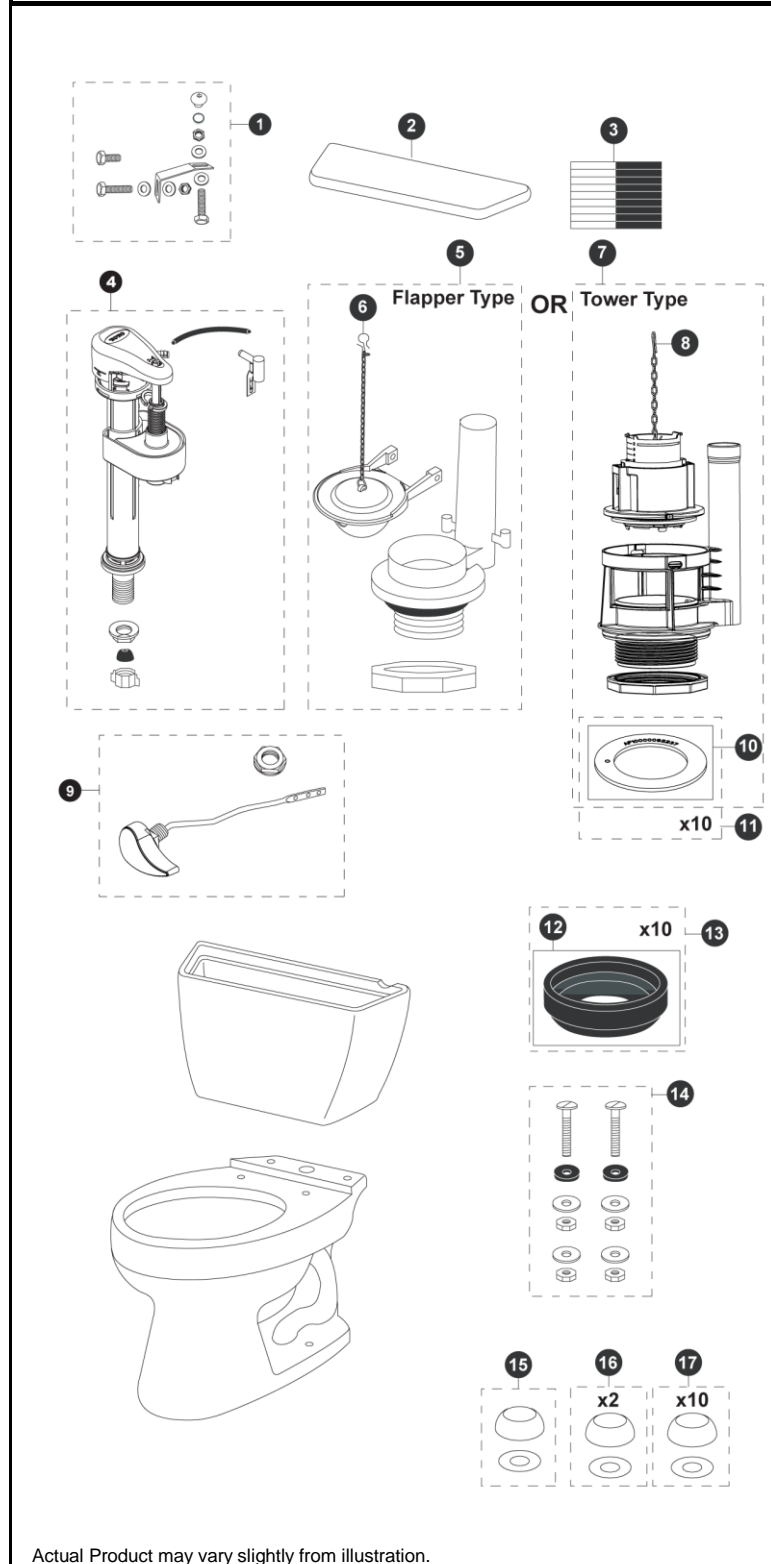

CST743SDB
ST743SDB
C743S

Drake® 1.6 Gpf Toilet, Round, G-Max®, 12" Rough-In, Insulated Tank, Bolt-Down Tank Lid

Item	Part	Description
1	THU089	Bolt Down Set
2	TCU743BCR#01	Bolt Down Tank Lid w/ Velcro - Cotton
	TCU743BCR#03	Bolt Down Tank Lid w/ Velcro - Bone
	TCU743BCR#11	Bolt Down Tank Lid w/ Velcro - Colonial White
	TCU743BCR#12	Bolt Down Tank Lid w/ Velcro - Sedona Beige
	TCU743BCR#51	Bolt Down Tank Lid w/ Velcro - Ebony
3	THU107	Velcro Tape
4	TSU53A	Fill Valve
5	THU130	Flush Valve
6	THU500S	Flapper w/ Chain
7	THU440.15H-A	Drain Valve for Tower Type
8	THU460-A	Flush Tower
9	THU068#01	Trip Lever - Cotton
	THU068#03	Trip Lever - Bone
	THU068#11	Trip Lever - Colonial White
	THU068#12	Trip Lever - Sedona Beige
	THU068#51	Trip Lever - Ebony
	THU068#CP	Trip Lever - Chrome Plated
	THU068#BN	Trip Lever - Brushed Nickel
	THU068#PN	Trip Lever - Polished Nickel
10	THU407	Seal Gasket (1 piece)
11	THU370	Seal Gasket (10 pieces)
12	9BU024E	3" Tank to Bowl Gasket
13	THU131	Tank to Bowl Gaskets (10 pieces)
14	TSU01D	Tank Mounting Kit
15	THU044#01	Bolt Cap Set - Cotton (1 set)
	THU044#03	Bolt Cap Set - Bone (1 set)
	THU044#11	Bolt Cap Set - Colonial White (1 set)
	THU044#12	Bolt Cap Set - Sedona Beige
	THU044#51	Bolt Cap Set - Ebony
16	THU044S#01	Bolt Cap Sets - Cotton (2 pieces)
	THU044S#03	Bolt Cap Sets - Bone (2 pieces)
	THU044S#11	Bolt Cap Sets - Colonial White (2 pieces)
	THU044S#12	Bolt Cap Sets - Sedona Beige (2 pieces)
	THU044S#51	Bolt Cap Sets - Ebony (2 pieces)
17	THU098#01	Bolt Cap Sets - Cotton (20 pieces)
	THU098#03	Bolt Cap Sets - Bone (20 pieces)
	THU098#11	Bolt Cap Sets - Colonial White (20 pieces)
	THU098#12	Bolt Cap Sets - Sedona Beige (20 pieces)

Note:

Product Number Explanations

Two-Piece Toilet

(CST) Gravity Type Toilet
(743) Model
(S) G-Max®
(D) Insulated Tank
(B) Bolt-Down Tank Lid

Tank

(ST) Tank
(743) Model
(S) G-Max®
(D) Insulated Tank
(B) Bolt-Down Tank Lid

Bowl

(C) Bowl
(743) Model
(S) G-Max®

Actual Product may vary slightly from illustration.