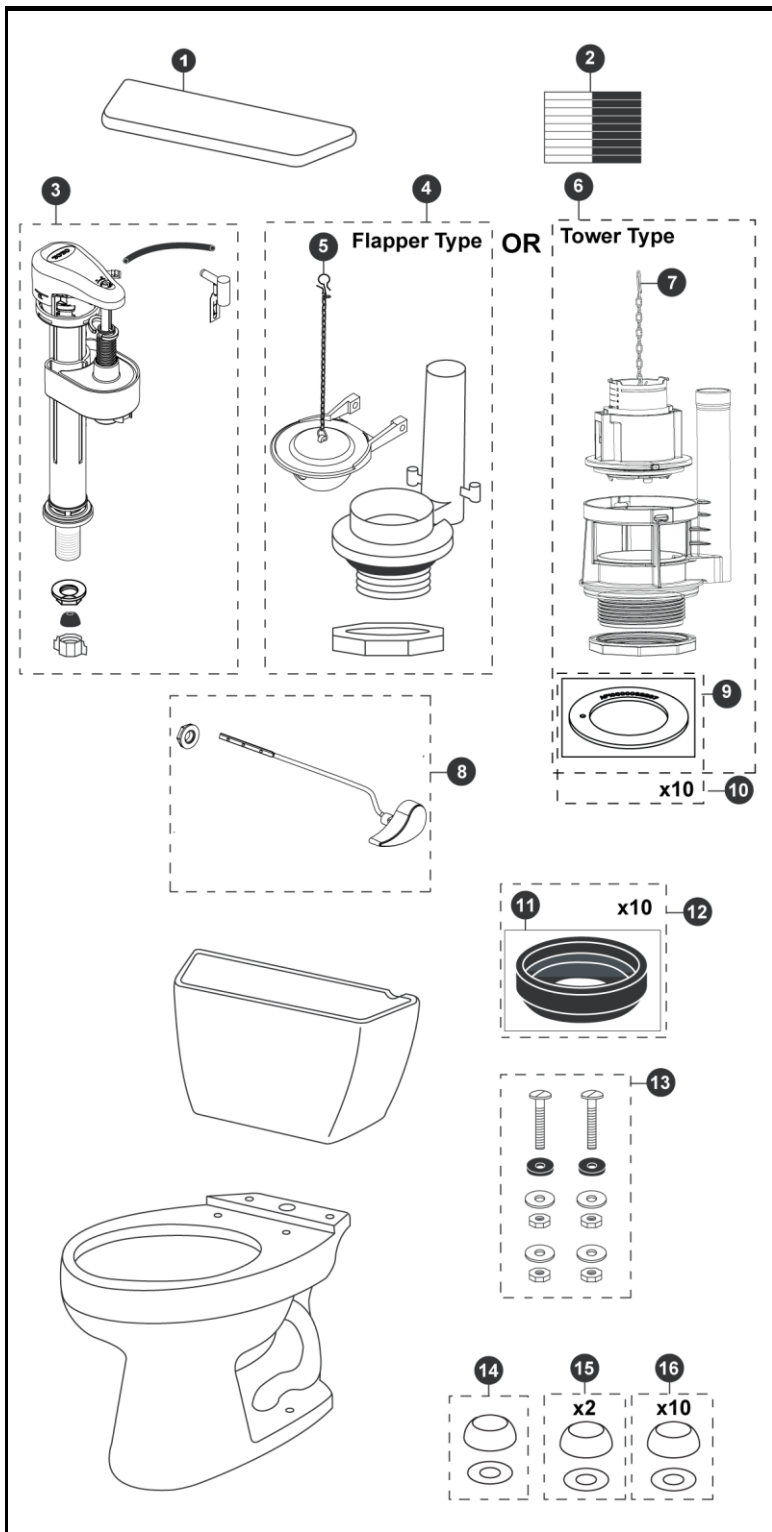

Drake®
1.6 Gpf Toilet, Round,
G-MAX®, 12" Rough-In,
Right Hand Trip Lever

Item	Part	Description
1	TCU743CR#01	Tank Lid w/ Velcro - Cotton
	TCU743CR#03	Tank Lid w/ Velcro - Bone
	TCU743CR#11	Tank Lid w/ Velcro - Colonial White
	TCU743CR#12	Tank Lid w/ Velcro - Sedona Beige
	TCU743CR#51	Tank Lid w/ Velcro - Ebony
2	THU107	Velcro Tape
3	TSU53A	Fill Valve
4	THU129P-A	Flush Valve
5	THU500S	Flapper w/ Chain
6	THU443.10B-A	Drain Valve for Tower Type
7	THU440-A	Flush Tower
8	THU279#CP	Trip Lever - Chrome Plated
	THU279#BN	Trip Lever - Brushed Nickel
	THU279#PN	Trip Lever - Polished Nickel
9	THU407	Seal Gasket (1 piece)
10	THU370	Seal Gasket (10 pieces)
11	9BU024E	3" Tank to Bowl Gasket
12	THU131	Tank to Bowl Gaskets (10 pieces)
13	TSU01D	Tank Mounting Kit
14	THU044#01	Bolt Cap Set - Cotton (1 set)
	THU044#03	Bolt Cap Set - Bone (1 set)
	THU044#11	Bolt Cap Set - Colonial White (1 set)
	THU044#12	Bolt Cap Set - Sedona Beige
	THU044#51	Bolt Cap Set - Ebony
15	THU044S#01	Bolt Cap Sets - Cotton (2 pieces)
	THU044S#03	Bolt Cap Sets - Bone (2 pieces)
	THU044S#11	Bolt Cap Sets - Colonial White (2 pieces)
	THU044S#12	Bolt Cap Sets - Sedona Beige (2 pieces)
	THU044S#51	Bolt Cap Sets - Ebony (2 pieces)
16	THU098#01	Bolt Cap Sets - Cotton (20 pieces)
	THU098#03	Bolt Cap Sets - Bone (20 pieces)
	THU098#11	Bolt Cap Sets - Colonial White (20 pieces)
	THU098#12	Bolt Cap Sets - Sedona Beige (20 pieces)
	THU098#51	Bolt Cap Sets - Ebony (20 pieces)

Note:

Product Number Explanations

Two-Piece Toilet	Tank	Bowl
(CST) Gravity Type Toilet	(ST) Tank	(C) Bowl
(743) Model	(743) Model	(743) Model
(S) G-MAX®	(S) G-MAX®	(S) G-MAX®
(R) Right Hand Trip Lever	(R) Right Hand Trip Lever	(R) Right Hand Trip Lever

Actual Product may vary slightly from illustration.