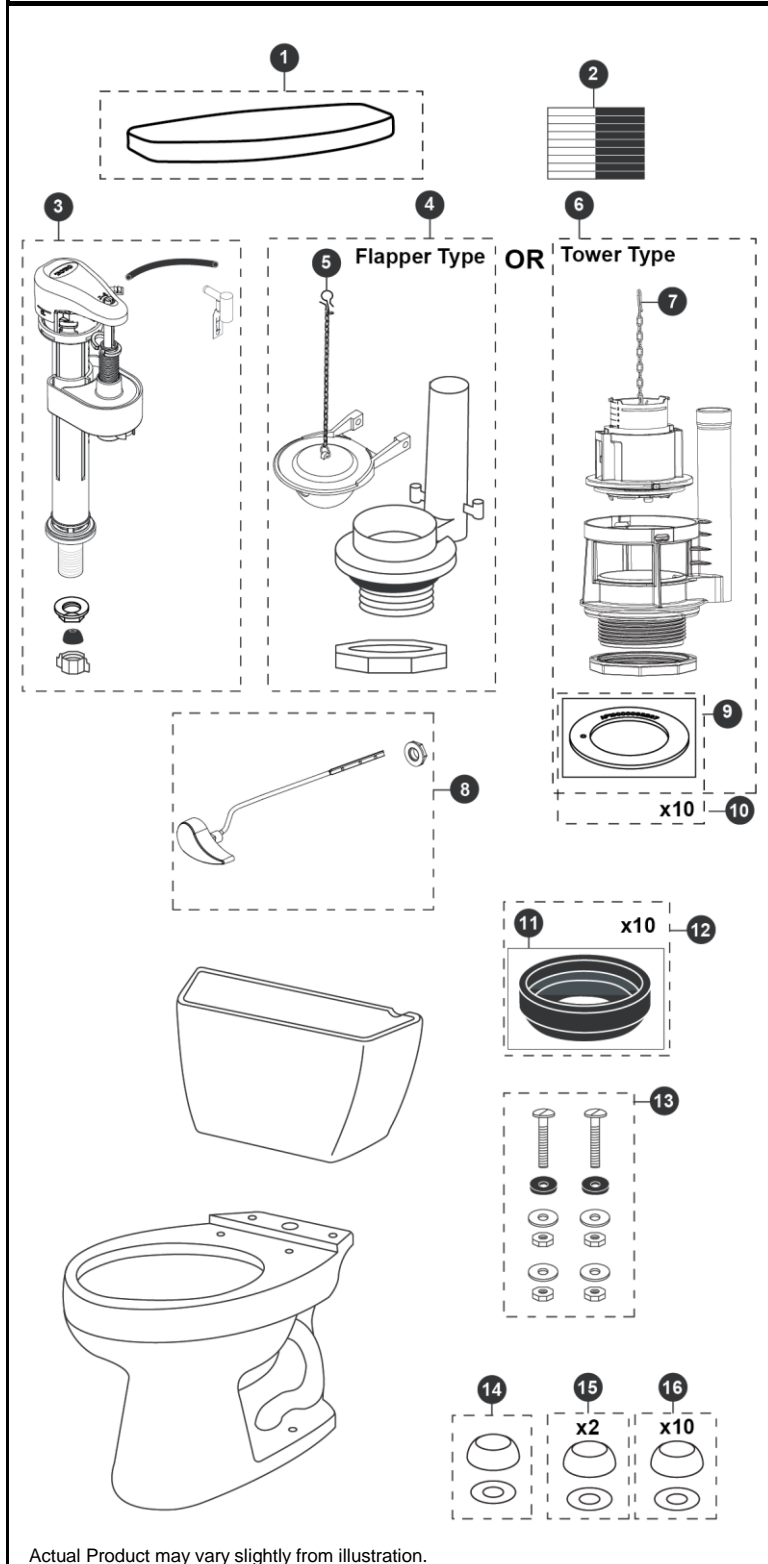

CST744SL  
ST743S  
C744SL

## Drake® 1.6 Gpf Toilet, Elongated, G-Max®, ADA, 12" Rough-In

Item	Part	Description
1	TCU743CR#01	Tank Lid w/ Velcro Tape - Cotton
	TCU743CR#03	Tank Lid w/ Velcro Tape - Bone
	TCU743CR#11	Tank Lid w/ Velcro Tape - Colonial White
	TCU743CR#12	Tank Lid w/ Velcro Tape - Sedona Beige
	TCU743CR#51	Tank Lid w/ Velcro Tape - Ebony
2	THU107	Velcro Tape
3	TSU53A	Fill Valve
4	THU129P-A	Flush Valve
5	THU500S	Flapper w/ Chain
6	THU443.10B-A	Drain Valve for Tower Type
7	THU440-A	Flush Tower
8	THU068#01	Trip Lever - Cotton
	THU068#03	Trip Lever - Bone
	THU068#11	Trip Lever - Colonial White
	THU068#12	Trip Lever - Sedona Beige
	THU068#51	Trip Lever - Ebony
	THU068#CP	Trip Lever - Chrome Plated
	THU068#BN	Trip Lever - Brushed Nickel
	THU068#PN	Trip Lever - Polished Nickel
9	THU407	Seal Gasket (1 piece)
10	THU360	Seal Gasket (10 pieces)
11	9BU024E	3" Tank to Bowl Gasket
12	THU131	Tank to Bowl Gaskets (10 pieces)
13	TSU01D	Tank Mounting Kit
14	THU044#01	Bolt Cap Set - Cotton (1 set)
	THU044#03	Bolt Cap Set - Bone (1 set)
	THU044#11	Bolt Cap Set - Colonial White (1 set)
	THU044#12	Bolt Cap Set - Sedona Beige
	THU044#51	Bolt Cap Set - Ebony
15	THU044S#01	Bolt Cap Sets - Cotton (2 pieces)
	THU044S#03	Bolt Cap Sets - Bone (2 pieces)
	THU044S#11	Bolt Cap Sets - Colonial White (2 pieces)
	THU044S#12	Bolt Cap Sets - Sedona Beige (2 pieces)
	THU044S#51	Bolt Cap Sets - Ebony (2 pieces)
16	THU098#01	Bolt Cap Sets - Cotton (20 pieces)
	THU098#03	Bolt Cap Sets - Bone (20 pieces)
	THU098#11	Bolt Cap Sets - Colonial White (20 pieces)
	THU098#12	Bolt Cap Sets - Sedona Beige (20 pieces)
	THU098#51	Bolt Cap Sets - Ebony (20 pieces)

### Product Number Explanations

**Two-Piece Toilet**

(CST) Gravity Type Toilet  
(744) Model  
(S) G-Max®  
(L) ADA Compliant

**Tank**

(ST) Tank  
(743) Model  
(S) G-Max®

**Bowl**

(C) Bowl  
(744) Model  
(S) G-Max®  
(L) ADA Compliant