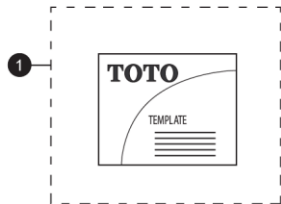

**Commercial
Self-Rimming Lavatory**

Item	Part	Description
1	0GU116	Template, LT501, LT511(G)

Note:

Product Number Explanations

Self-Rimming Lavatory

(LT) Lavatory
(501) Model
(.4) 4" Centers
(.8) 8" Centers