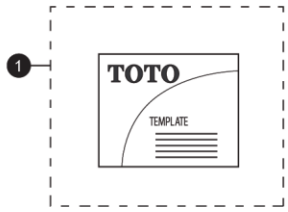

LT512
LT512.4
LT512.8

LT512G
LT512.4G
LT512.8G

**Ultimate®
Self-Rimming Lavatory
(including CeFIONtect™)**

Item	Part	Description
1	0GU117	Template, LT502, LT512(G)

Note:

Product Number Explanations

Self-Rimming Lavatory	Colors
(LT) Lavatory	(#01) Cotton
(512) Model	(#03) Bone
(.4) 4" Centers	(#11) Colonial White
(.8) 8" Centers	(#12) Sedona Beige
(G) CeFIONtect™	(#51) Ebony

Actual Product may vary slightly from illustration.