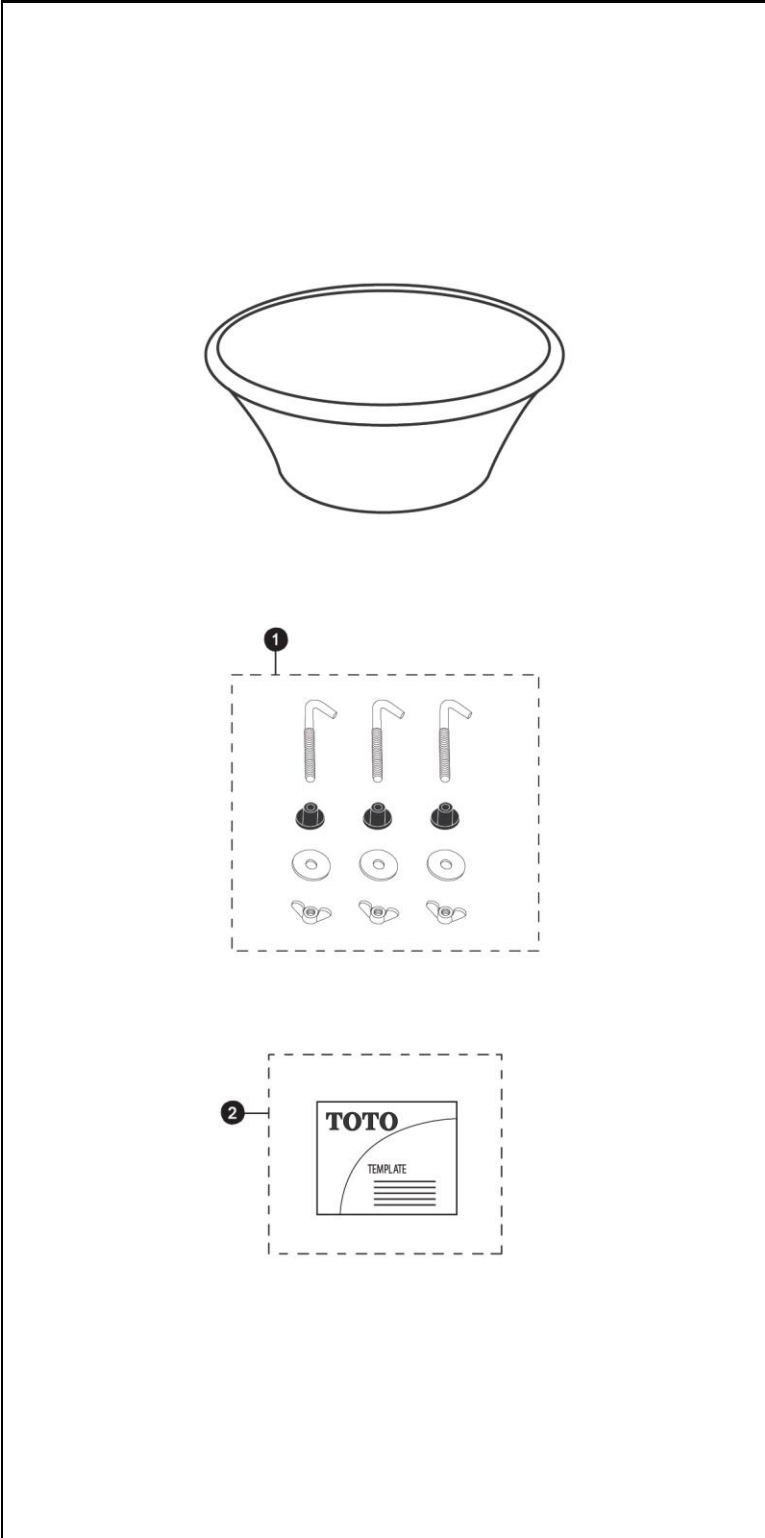

**Alexis®  
Vessel Lavatory  
(including CeFIONtect™)**

Item	Part	Description
1	TX809L	Mounting Hardware
2	0GU112	Template - LT524(G)

**Note:**

Product Number Explanations	
<b>Vessel Lavatory</b>	<b>Colors</b>
(LT) Lavatory	(#01) Cotton
(524) Model	(#03) Bone
(G) CeFIONtect™	(#04) Gray
	(#11) Colonial White
	(#12) Sedona Beige
	(#51) Ebony

Actual Product may vary slightly from illustration.