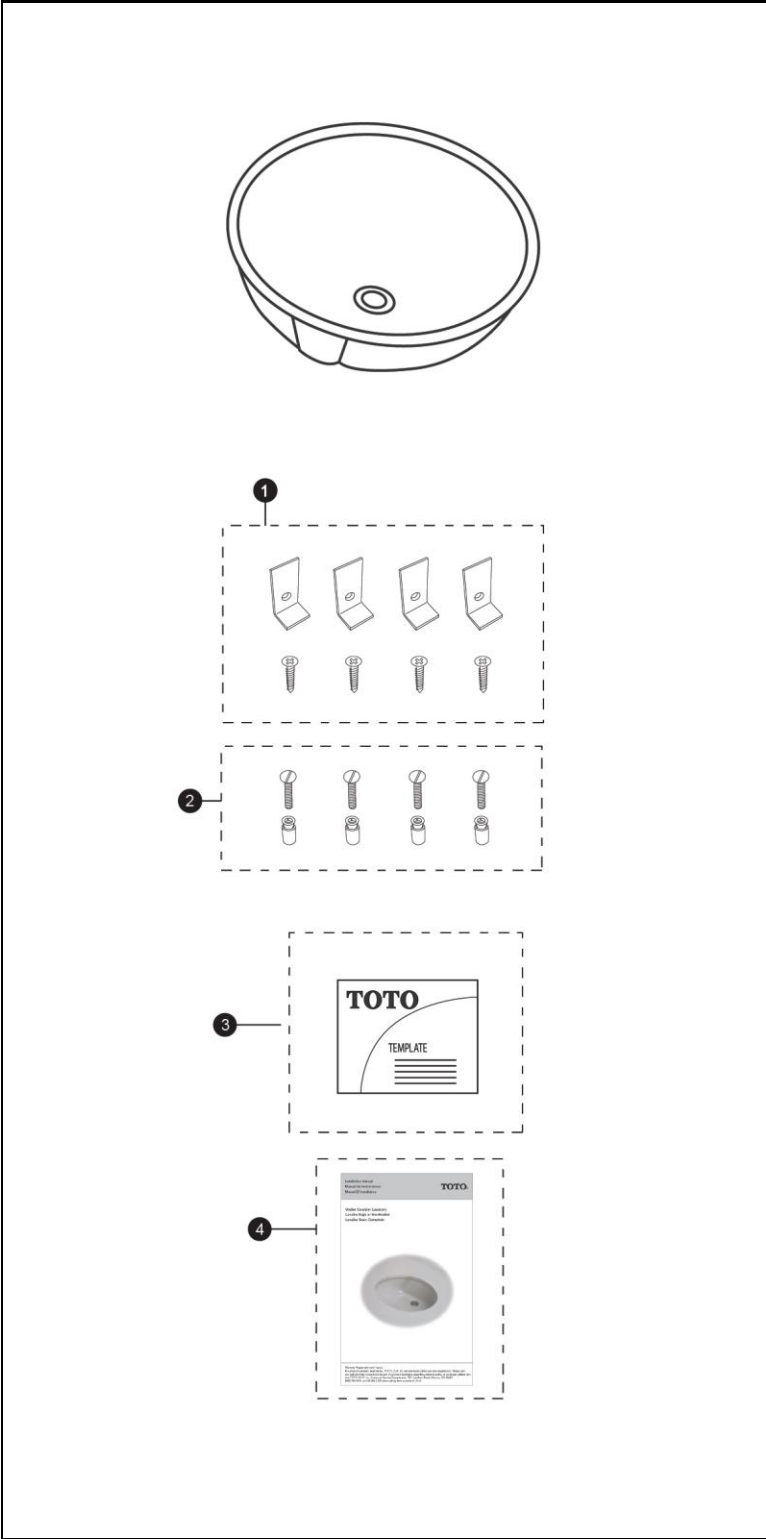

LT579  
LT579G

**Rendezvous®  
Under Counter Lavatory  
(including CeFIONtect™)**

Item	Part	Description
1	THU408	Mounting set, UC lav, standard rim
2	THU410	Anchor set, UC lav, hard surface
3	0GU118	Template, LT569, LT579G, LT579
4	0GU035-5	Installation and Owner's Manual, UC lav

**Note:**

Product Number Explanations	
<b>Under Counter Lavatory</b>	<b>Colors</b>
(LT) Lavatory	(#01) Cotton
(579) Model	(#03) Bone
(G) CeFIONtect™	(#04) Gray
	(#11) Colonial White
	(#12) Sedona Beige
	(#51) Ebony

Actual Product may vary slightly from illustration.