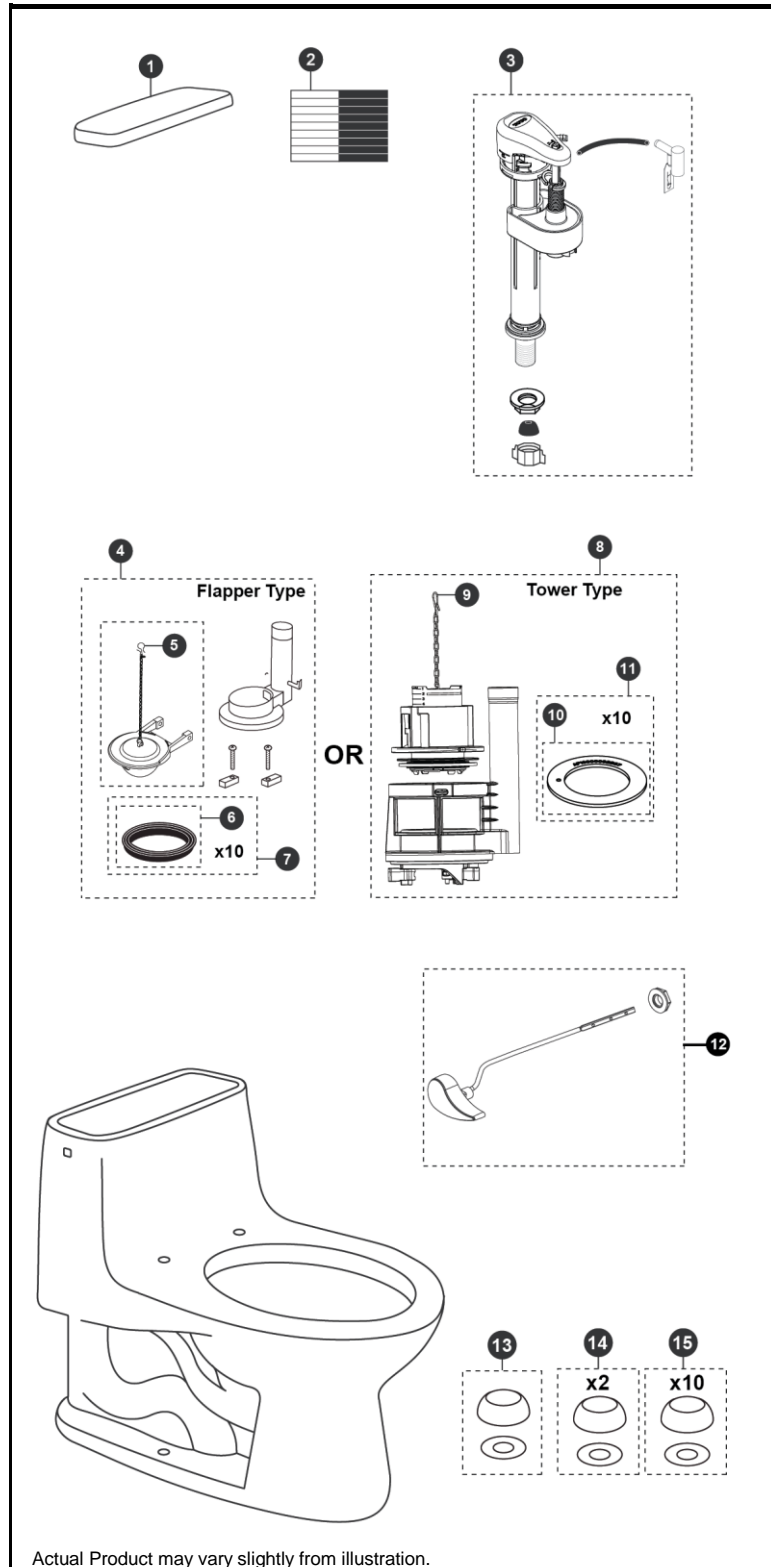

**Ultramax®
1.6 Gpf Toilet, Round,
G-Max®, 12" Rough-In**

Item	Part	Description
1	TCU854CRS#01	Tank Lid w/ Velcro Tape - Cotton
	TCU854CRS#03	Tank Lid w/ Velcro Tape - Bone
	TCU854CRS#11	Tank Lid w/ Velcro Tape - Colonial White
	TCU854CRS#12	Tank Lid w/ Velcro Tape - Sedona Beige
2	THU107	Velcro Tape
3	TSU51A	Fill Valve
4	THU013P	Flush Valve Assembly w/ Flapper
5	THU500S	Flapper w/ Chain
6	9BU002E	Flush Valve Gasket
7	THU097	Flush Valve Gasket (10 pieces)
8	THU451.10A-A	Drain Valve
9	THU440-A	Flush Tower
10	THU407	Seal Gasket (1 piece)
11	THU370	Seal Gasket (10 piece)
12	THU004#01	Trip Lever - Cotton
	THU004#03	Trip Lever - Bone
	THU004#11	Trip Lever - Colonial White
	THU004#12	Trip Lever - Sedona Beige
	THU004#51	Trip Lever - Ebony
	THU004#CP	Trip Lever - Chrome Plated
13	THU044#01	Bolt Cap Set - Cotton (1 set)
	THU044#03	Bolt Cap Set - Bone (1 set)
	THU044#11	Bolt Cap Set - Colonial White (1 set)
	THU044#12	Bolt Cap - Sedona Beige
	THU044#51	Bolt Cap - Ebony
14	THU044S#01	Bolt Cap Set - Cotton (2 pieces)
	THU044S#03	Bolt Cap Set - Bone (2 pieces)
	THU044S#11	Bolt Cap Set - Colonial White (2 pieces)
	THU044S#12	Bolt Cap Set - Sedona Beige (2 pieces)
	THU044S#51	Bolt Cap Set - Ebony (2 pieces)
15	THU098#01	Bolt Cap & Base (20 pieces) - Cotton
	THU098#03	Bolt Cap & Base (20 pieces) - Bone
	THU098#11	Bolt Cap & Base (20 pieces) - Colonial White
	THU098#12	Bolt Cap & Base (20 pieces) - Sedona Beige
	THU098#51	Bolt Cap & Base (20 pieces) - Ebony

Note:

Product Number Explanations

One-Piece Toilet

(MS) Toilet & Seat Combination
(CST) Gravity Type Toilet
(853) Toilet Model
(113) Seat Model
(S) G-Max®
(T) Drain Valve Tower