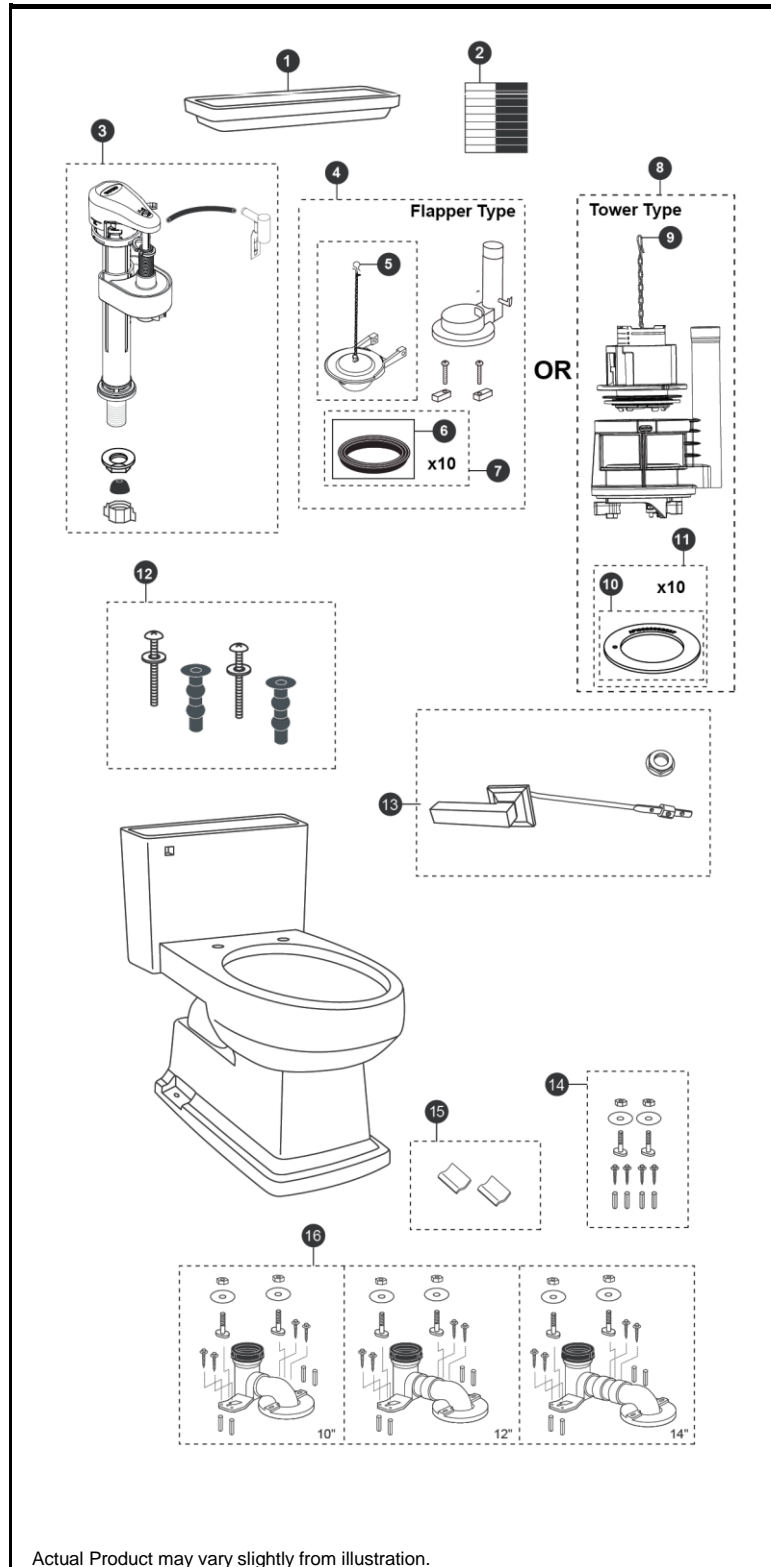

MS934214EF
 CST934EF
 CST934EFT

**Eco Lloyd®
 1.28 Gpf Toilet, Elongated,
 E-Max®, UniFit Rough-In
 Universal Height**

Item	Part	Description
1	TCU934CR#01	Tank Lid w/ Velcro Tape - Cotton
	TCU934CR#03	Tank Lid w/ Velcro Tape - Bone
	TCU934CR#11	Tank Lid w/ Velcro Tape - Colonial White
	TCU934CR#12	Tank Lid w/ Velcro Tape - Sedona Beige
	TCU934CR#51	Tank Lid w/ Velcro Tape - Ebony
2	THU234	Velcro Tape
3	TSU51A	Fill Valve
4	THU013P	Flush Valve
5	THU500S	Flapper w/ Chain
6	9BU002E	Flush Valve Gasket (1 piece)
7	THU097	Flush Valve Gaskets (10 Pieces)
8	THU453.6B-A	Drain Valve
9	THU440-A	Flush Tower
10	THU407	Seal Gasket (1 piece)
11	THU370	Seal Gasket (10 piece)
12	THU651N	Top Mounting Seat Hardware
13	THU191#BN	Trip Lever - Brushed Nickel
	THU191#CP	Trip Lever - Chrome Plated
	THU191#PN	Trip Lever - Polished Nickel
14	THU020N	Unifix Mounting Set
15	THU199#01	Cover Plate Set w/ Velcro Tape - Cotton
	THU199#03	Cover Plate Set w/ Velcro Tape - Bone
	THU199#11	Cover Plate Set w/ Velcro Tape - Colonial White
	THU199#12	Cover Plate Set w/ Velcro Tape - Sedona Beige
	THU199#51	Cover Plate Set w/ Velcro Tape - Ebony
16	TSU03W.10R	UniFit - 10" Rough-In
	TSU03W.12R	UniFit - 12" Rough-In
	TSU03W.14R	UniFit - 14" Rough-In

Note:

Product Number Explanations

One-Piece Toilet

(MS) Toilet & Seat Combination
 (934) Toilet Model
 (214) Seat Model
 (E) E-Max®
 (F) Universal Height

One-Piece Toilet

(CST) Gravity Type
 Toilet
 (934) Model
 (E) E-Max®
 (F) Universal Height
 (T) Drain Valve
 Tower

Actual Product may vary slightly from illustration.