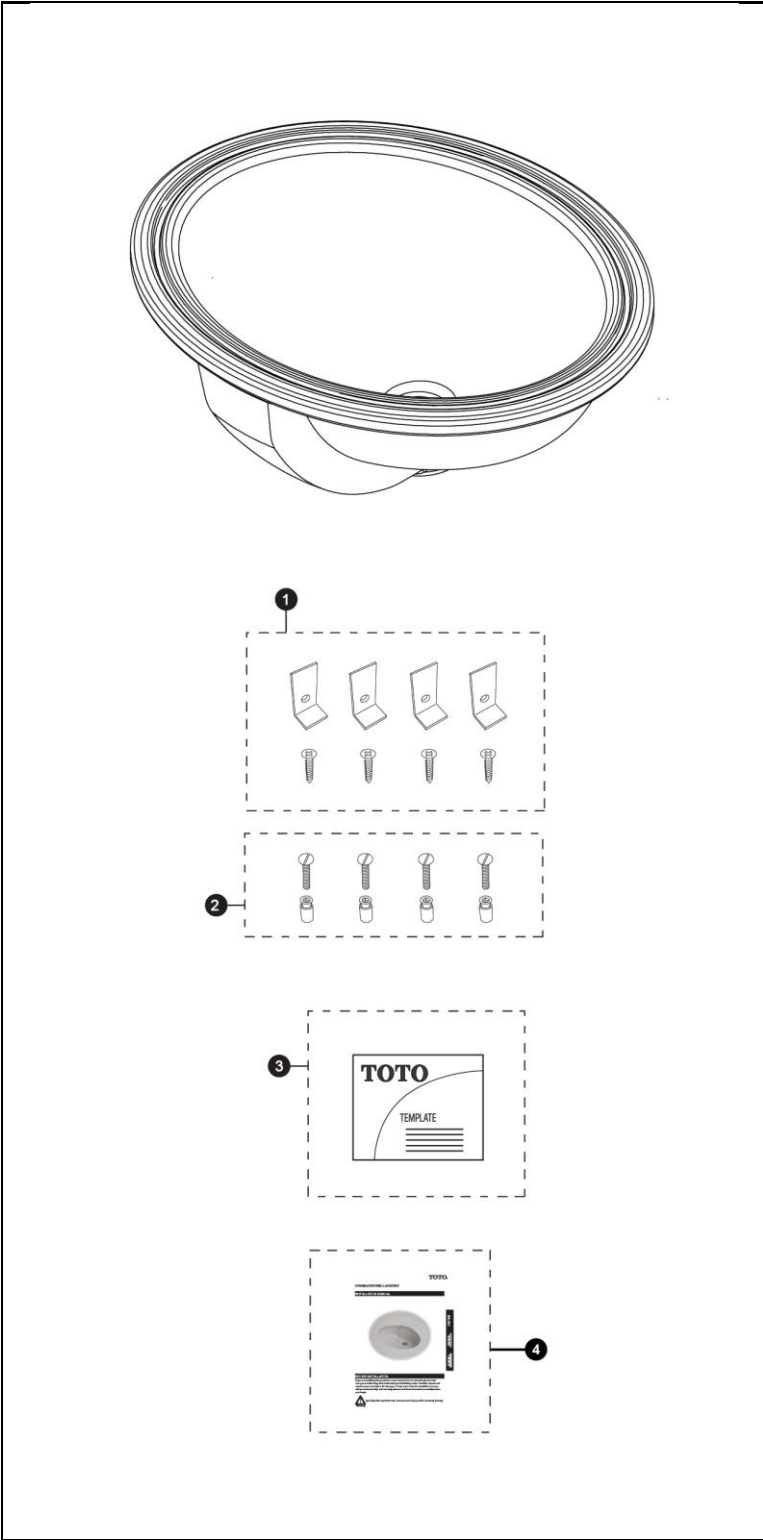

**Under Counter Lavatory
15" x 12" Oval**

Item	Part	Description
1	THU408	Mounting set, UC lav, standard rim
2	THU410	Anchor set, UC lav, hard surface
3	0GU158	Template, LT577
4	0GU035-5	Installation and Owner's Manual, UC lav

Note:

Product Number Explanations	
Under Counter Lavatory	Colors
(LT) Lavatory	(#01) Cotton
(577) Model	(#12) Sedona Beige

Actual Product may vary slightly from illustration.