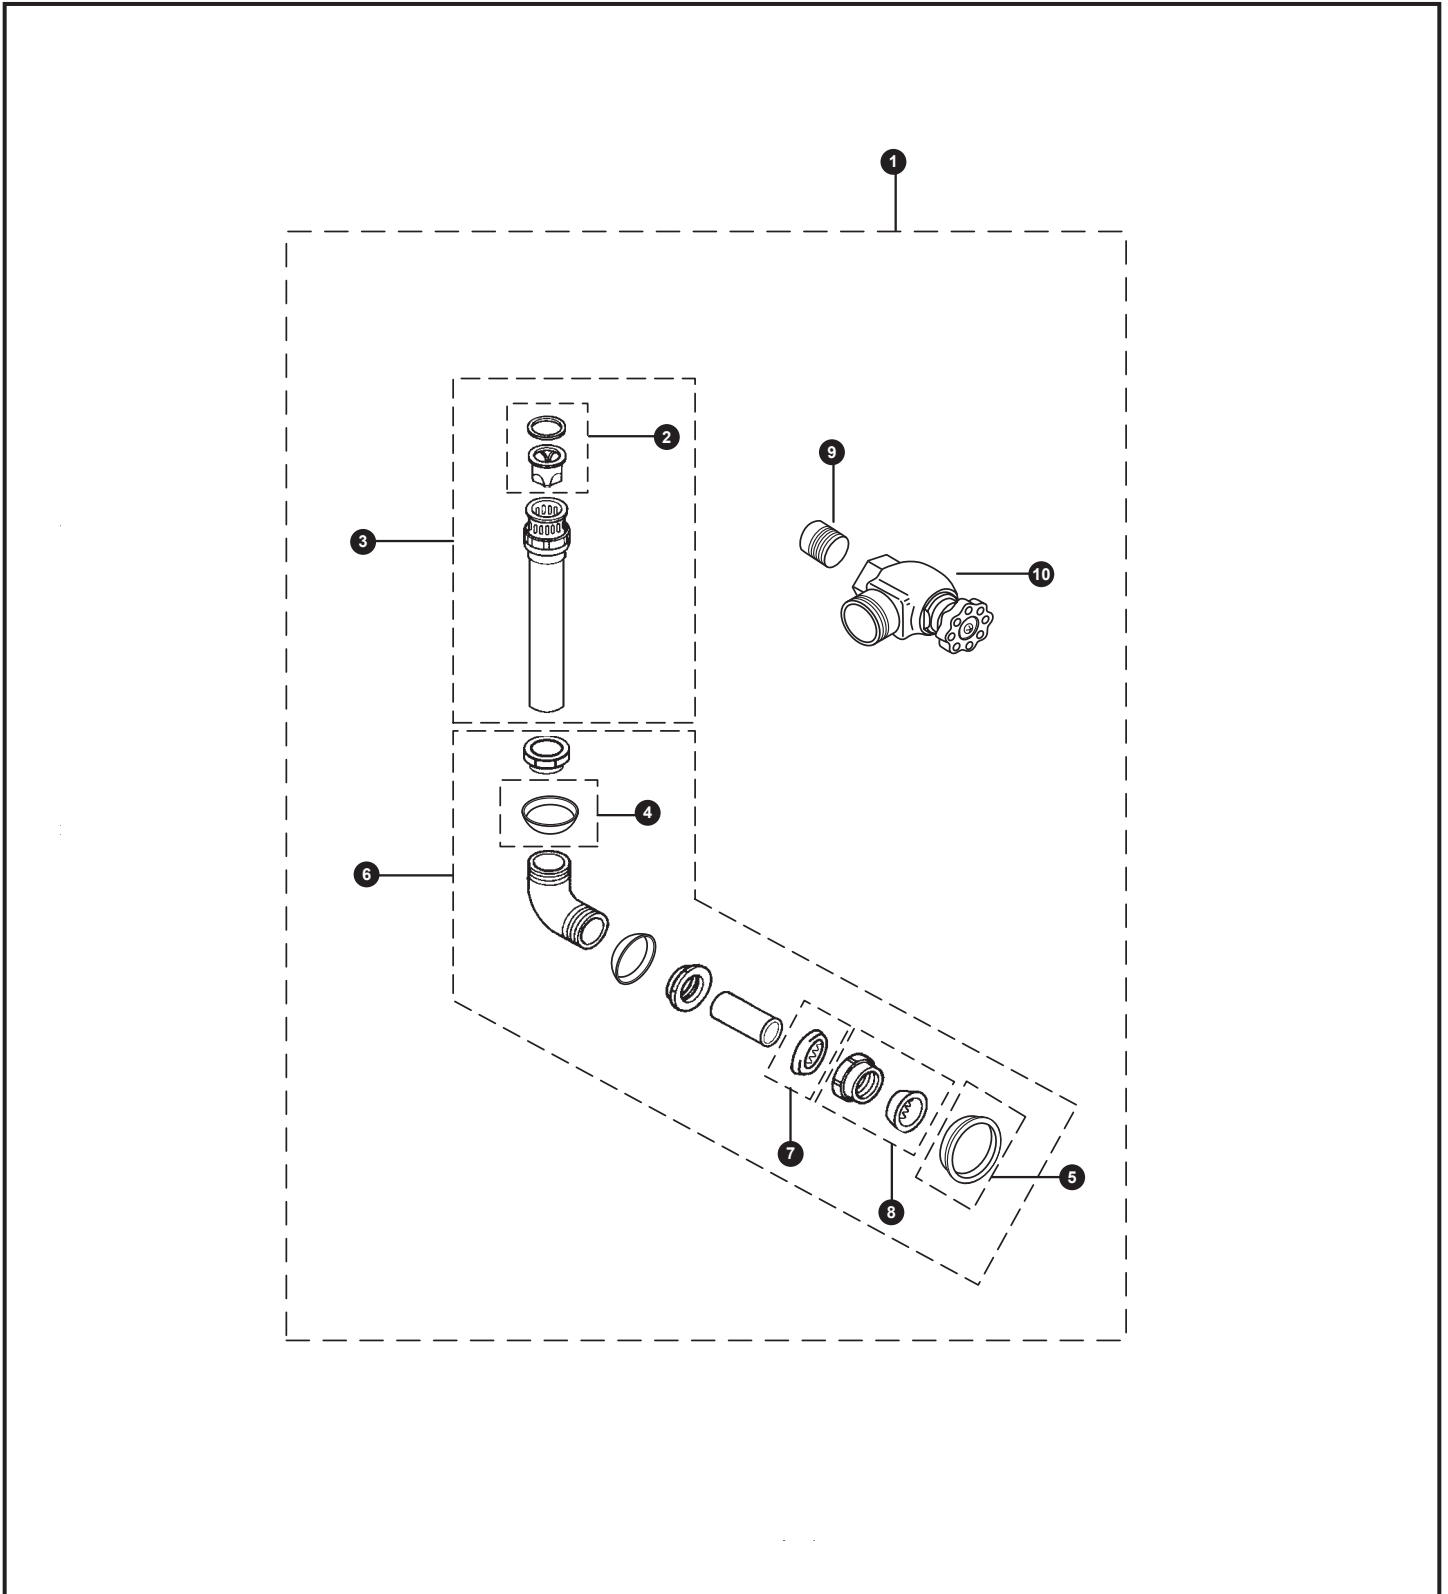

Vacuum Breaker & Angle Stop Set
for Toilet w/Concealed, Back Spud Floor Mount
1-1/2" Outlet

**Vacuum Breaker & Angle Stop Set
for Toilet w/Concealed, Back Spud Floor Mount
1-1/2" Outlet**

No. Part Number	Description	Qty	No. Part Number	Description	Qty
1	VB13RB-33	Concealed - Back Spud Floor Mount (1-1/2" Outlet)	1		
2	92013MZ	Vacuum Breaker Repair Kit	1		
3	10075T4	Tube Assembly (1-1/2" x 13")	1		
4	THU3011	1-1/2" Tubular Washers	5		
5	THU3012	1-1/2" Flanged Washers	5		
6	TH559EDV175	Outlet Tube - Back Spud - Floor Mount Bowl	1		
7	71051NT10	Wall Flange (1-1/2" C.P.)	1		
8	71051NT6	Spud Nut & Escutcheon 1-1/2"	1		
9	SJ3	Solder Adapter 1"	1		
10	10077T5	Angle Stop (1") Toilet - Rough Brass	1		

Model Explanation	
V	- Vacuum
B	- Breaker
13	-
R	-
B	-
3	- 1-1/2" Outlet
3	- Back Spud Floor Mount