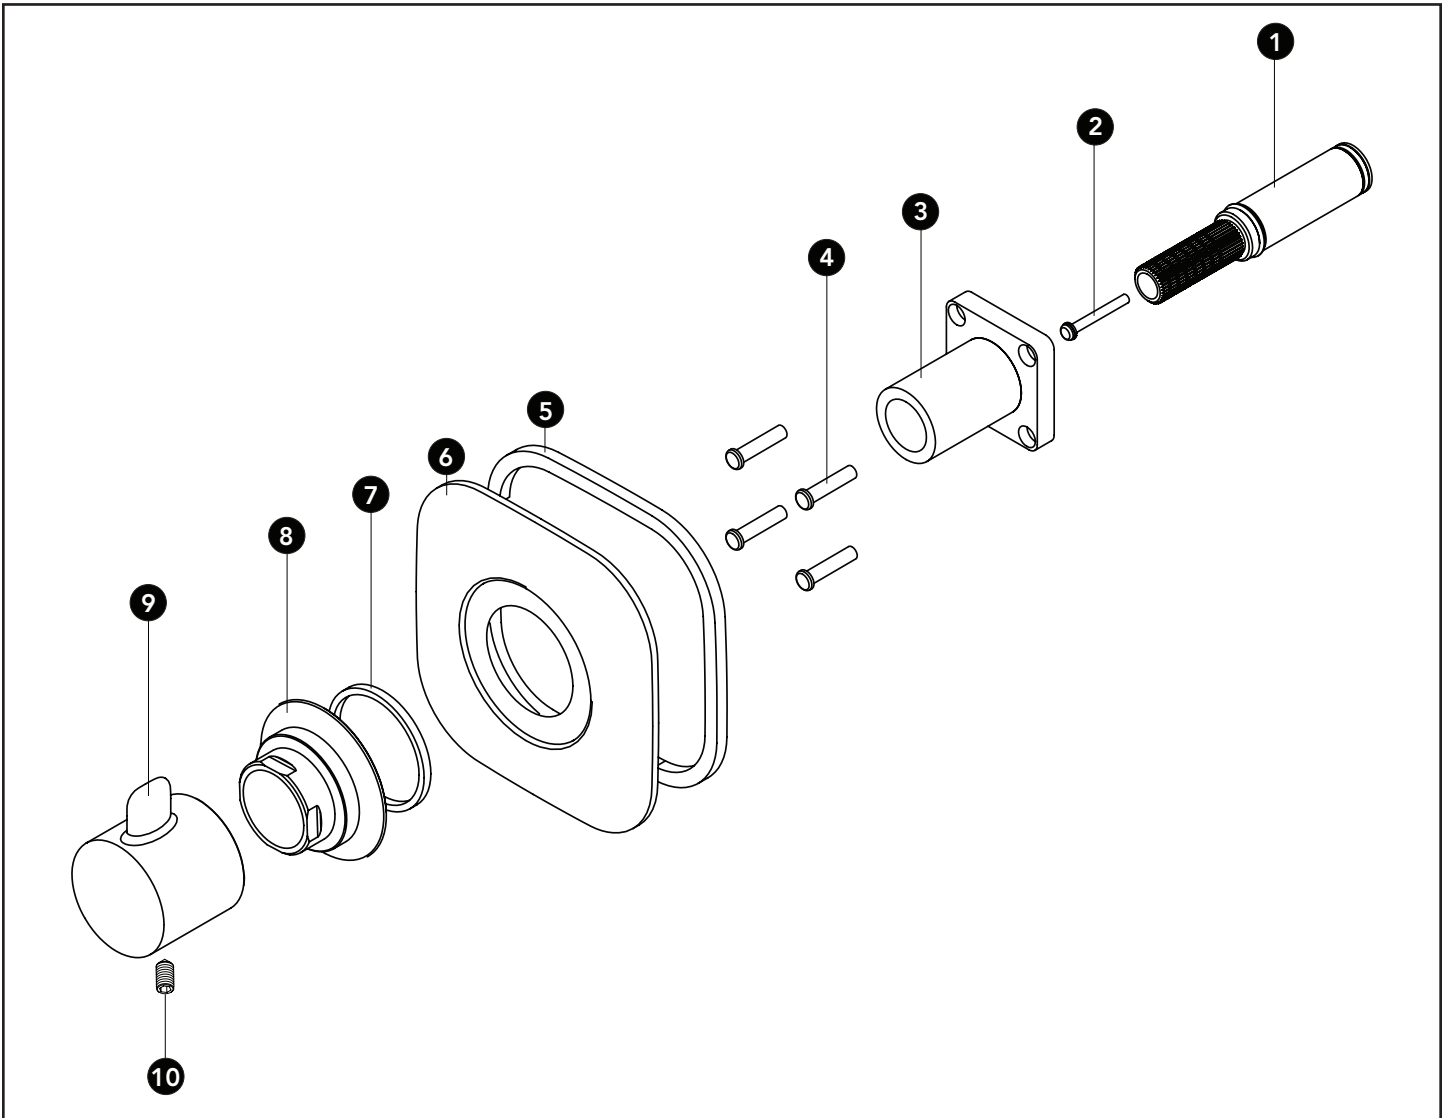

**AQUIA®**  
**Trim only for Control Valve**

Item	Part	Description
1	THP4532	Valve Stem Extension
2	THP4533	Long Screw and Washer
3	THP4534	Threaded Base
4	THP4535	Short Screw x 4
5	THP4539	Faceplate Gasket
6	THP4540#\$\$	Faceplate
7	THP4536	Escutcheon Gasket
8	THP4537#\$\$	Escutcheon
9	THP4542#\$\$	Volume Control Knob
10	THP4165	Set Screw

LEGEND
\$\$ = Denotes Finish
#CP = Polished Chrome
#BN = Brushed Nickel
#PN = Polished Nickel