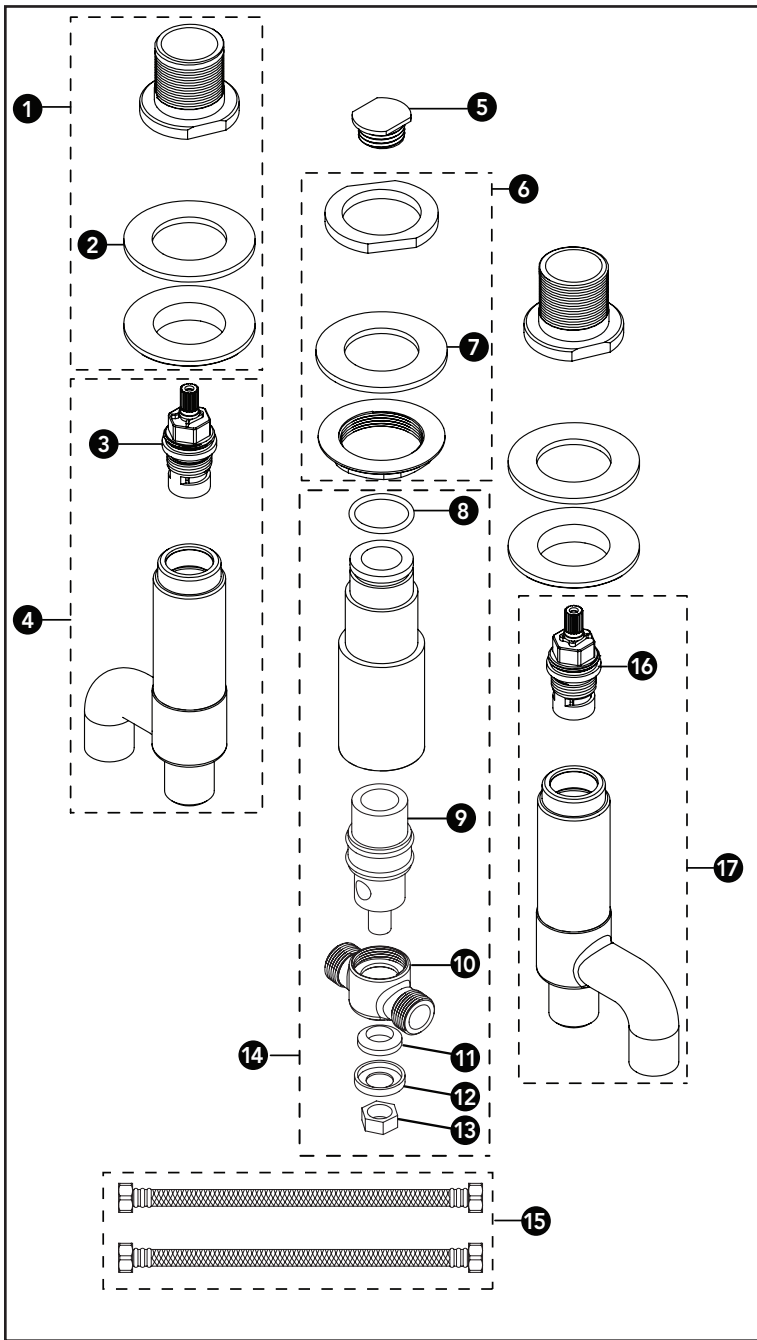

Deck-Mounted Bath Faucet Valve

Item	Part	Description
1	THP4041	Valve Mounting Hardware
2	THP4042	Gasket
3	THP4021	Cartridge (Hot)
4	THP4043	Valve Body Assembly (Hot)
5	THP4562	Plug
6	THP4044	Shank Mounting Hardware
7	THP4045	Gasket
8	THP4563	O-ring
9	THP4564	T-connection Adaptor
10	THP4022	T-connection
11	THP4565	Rubber Gasket
12	THP4566	Metal Washer
13	THP4567	Hex Nut
14	THP4568	Shank Assembly
15	THP4049	Flex hoses (x2)
16	THP4040	Cartridge (Cold)
17	THP4048	Valve Body Assembly (Cold)