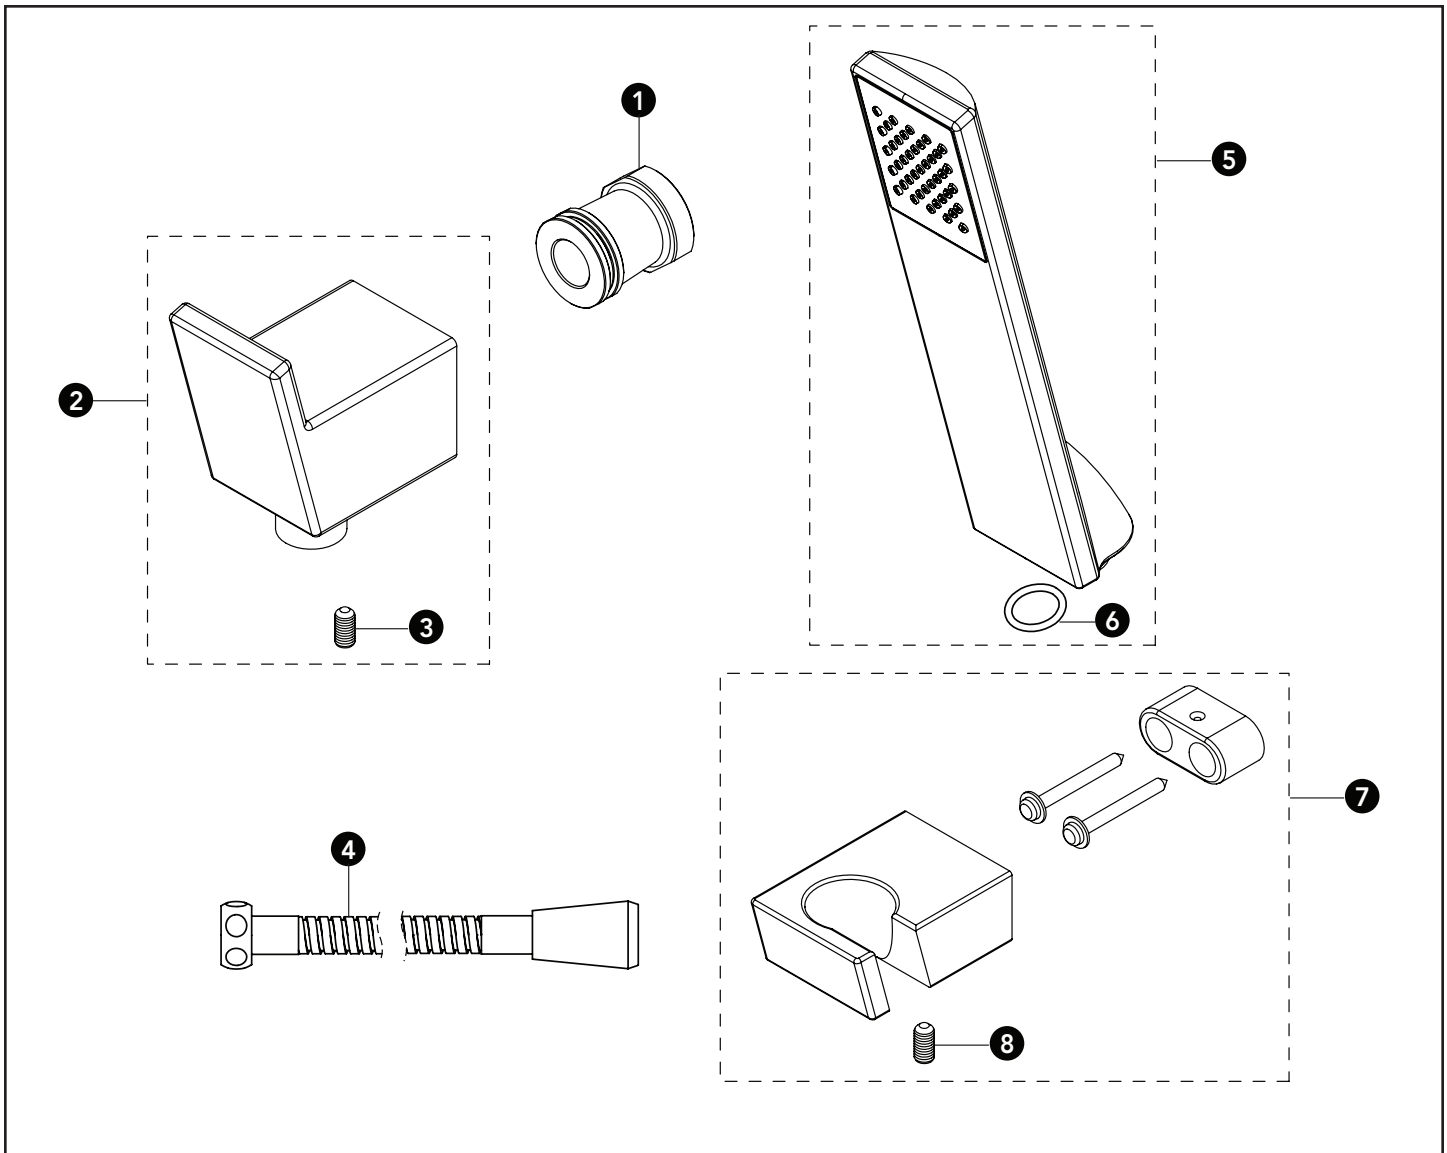

**LEGATO®
Handshower Set**

Item	Part	Description
1	THP4577	Adapter
2	THP4578#\$\$	Elbow with Set Screw
3	THP4579	Set Screw
4	THP4454#\$\$	Handshower Hose
5	THP4580#\$\$	Handshower
6	THP4070	O-ring
7	THP4581#\$\$	Handshower Bracket Assembly
8	THP4028	Set Screw

LEGEND
\$\$ = Denotes Finish
#CP = Polished Chrome
#BN = Brushed Nickel
#PN = Polished Nickel