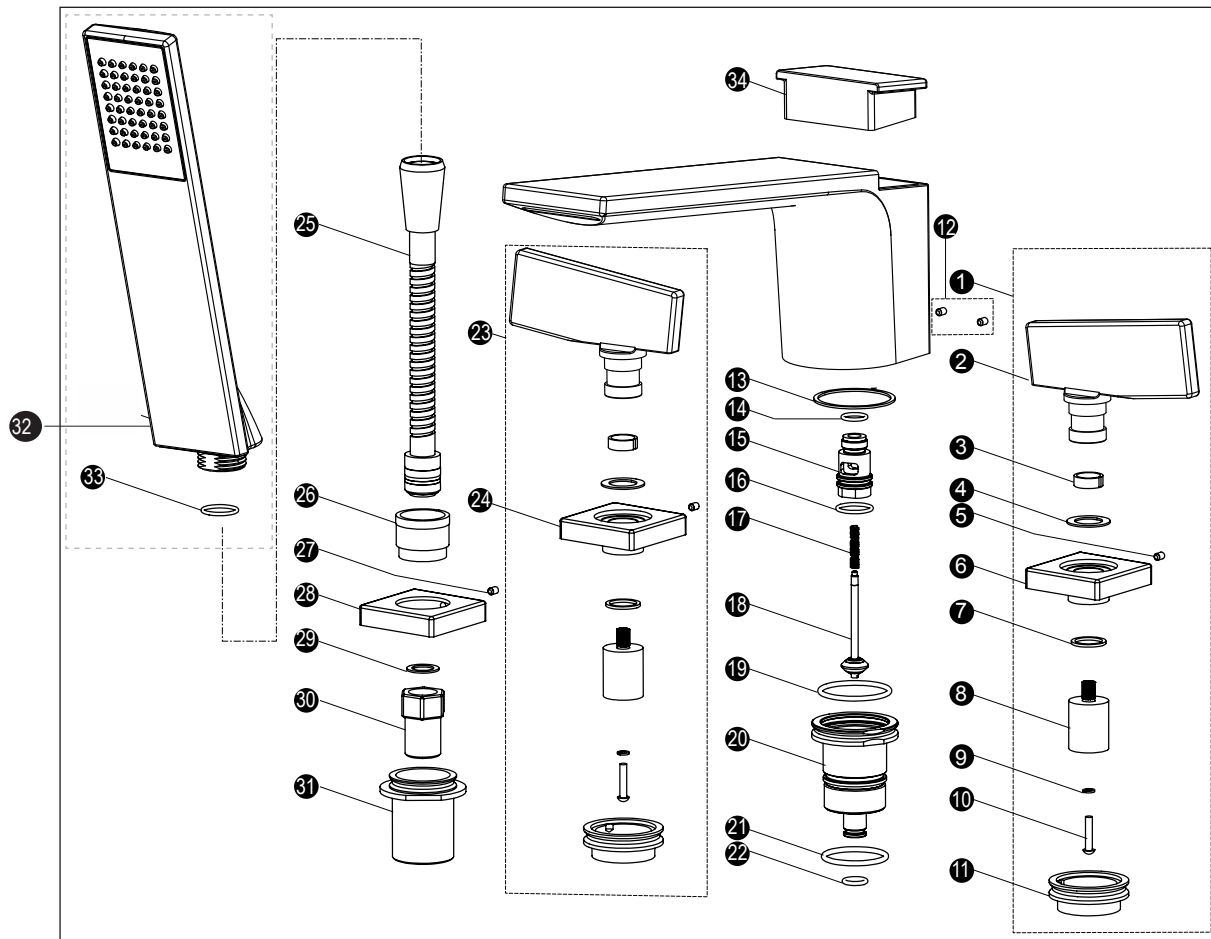

Trim for Deck-Mounted Bath Faucet with Handshower

LEGEND	
\$\$	= Denotes Finish
#CP	= Polished Chrome
#BN	= Brushed Nickel
#PN	= Polished Nickel

Item	Part	Description	Item	Part	Description
1	THP4628#\$\$	Handle Assembly (Cold)	18	THP4641	Diverter
2	THP4629#\$\$	Handle only (Cold/Hot)	19	THP4590	O-ring
3	THP4630	Ring	20	THP4642	Spout Adapter
4	THP4631	Washer	21	THP4643	O-ring
5	THP4167	Set Screw	22	THP4400	O-ring
6	THP4632#\$\$	Base (Cold)	23	THP4644#\$\$	Handle Assembly (Hot)
7	THP4631	Washer	24	THP4645#\$\$	Base (Hot)
8	THP4633	Adaptor	25	THP4646#\$\$	Handshower Hose
9	THP4634	Washer	26	THP4647	Handshower Housing
10	THP4635	Screw	27	THP4365	Set Screw
11	THP4636	Deck Adapter	28	THP4648#\$\$	Handshower Base
12	THP4365	Set Screw	29	THP4229	Gasket
13	THP4037	Gasket	30	THP4649	Hose Connector
14	THP4637	O-ring	31	THP4650	Handshower Base Adapter
15	THP4638	Diverter Housing	32	THP4580#\$\$	Handshower
16	THP4639	O-ring	33	THP4070	O-ring
17	THP4640	Spring	34	THP4651#\$\$	Pop-up