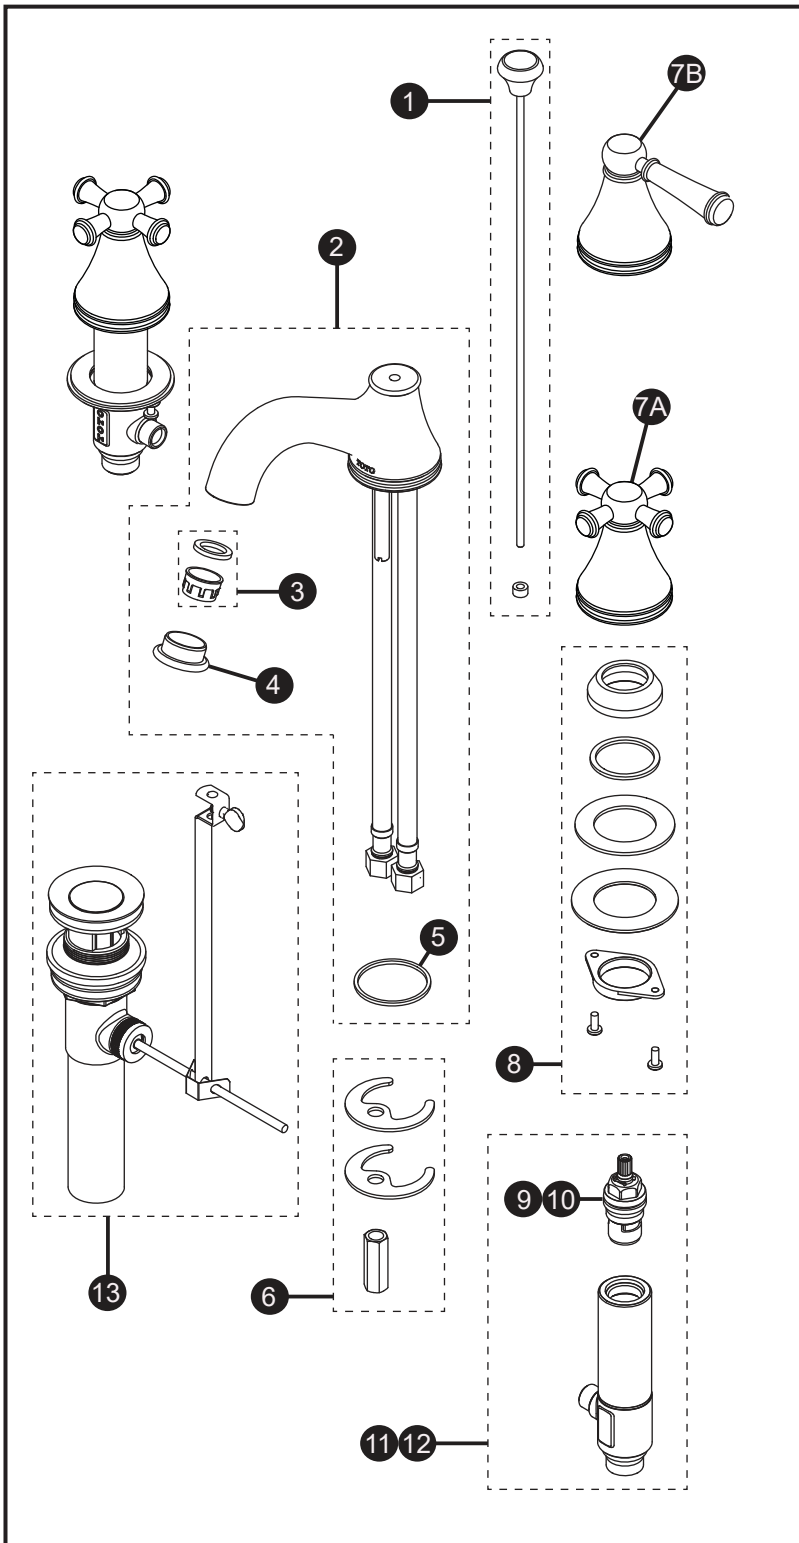

TL220DD#\$\$
 TL220DD12#\$\$
 TL220DD1#\$\$
 TL220DD112#\$\$

Vivian®

Widespread Lavatory Faucet

Item	Part	Description
1*	THP4854#\$\$	Lift Rod w/ Knob
2*	THP4860R#\$\$	Spout Assembly
3	THP4857	Aerator & Gasket
	THP5070	1.2 gpm Aerator & Gasket
4*	THP4858#\$\$	Housing
5	THP4933	Gasket
6	THP4859	Mounting Hardware, Spout
7A*	THP4862#\$\$	Handle Assembly, TL220DD
7B*	THP4861#\$\$	Handle Assembly, TL220DD1
8	THP4863	Mounting Hardware, Valve
9	THP4865	Cartridge, Hot
10	THP4864	Cartridge, Cold
11	THP4867	Valve Assembly, Hot
12	THP4866	Valve Assembly, Cold
13*	THP4856#\$\$	Drain Assembly

* Please specify finish when ordering

LEGEND	
\$\$	= Denotes Finish
#CP	= Polished Chrome
#BN	= Brushed Nickel
#PN	= Polished Nickel