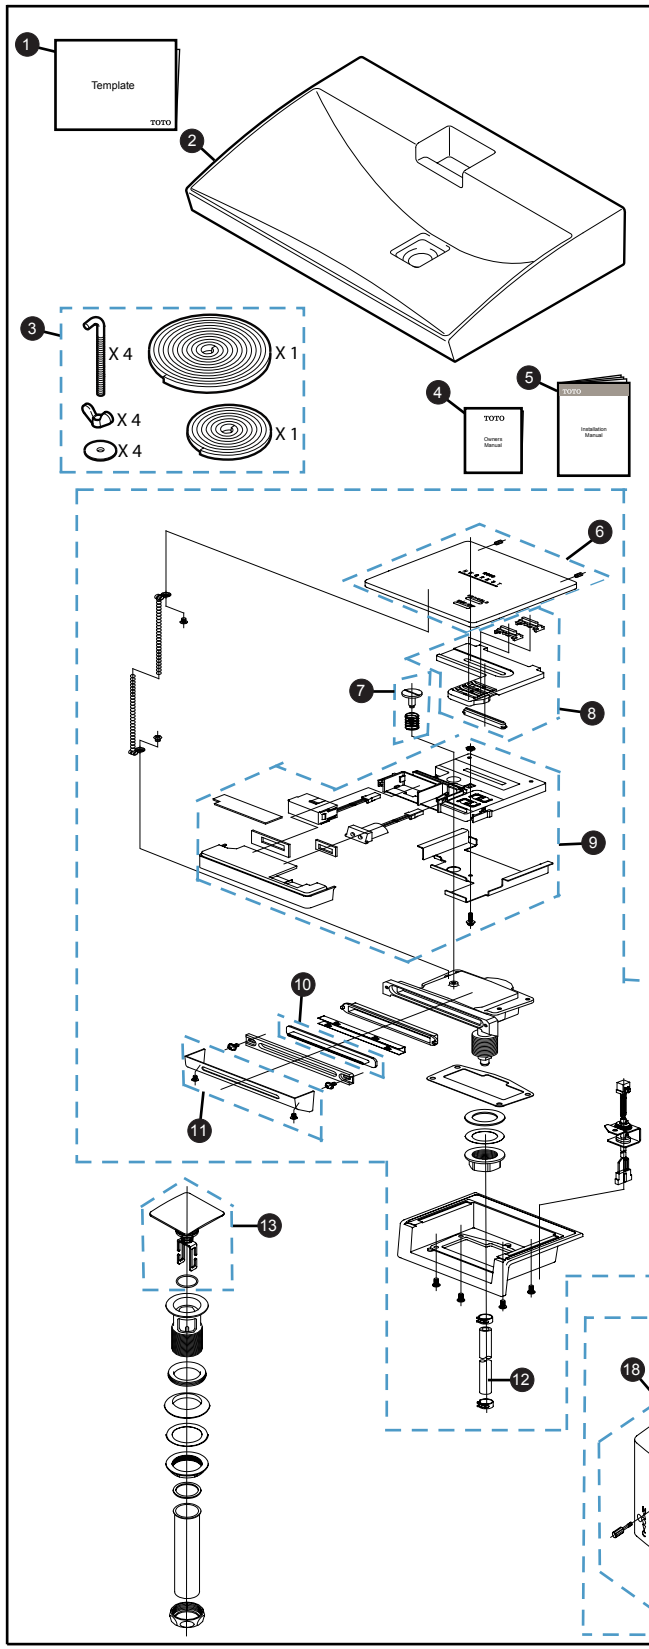

Neorest® Combination Lavatory/Faucet

Item	Part	Description
1	0GU136	Template
2	L9911#XX	Lavatory
3	THU276	Mounting Kit
4	0GU3017-2	Owners Manual
5	0GU3018-2	Installation Manual
6	TH559EDV440	Top Cover
7	61267T1	Sensor Screw Unit
8	TH559EDV441	Inner Cover
9	TH559EDV442	Controller
10	TH559EDV444	Nozzle
11	TH559EDV443	Nozzle Cover
12	TH559EDV451	Nozzle Bushing
13	TH559EDV445	Drain Cap Unit
14	TH559EDV446	Thermal Dynamo Control Unit
15	TH559EDV447	Bushing Assembly
16	TH559EDV448	Thermal Mixing Valve with SMA Unit
17	TH559EDV449	Solenoid & Diaphragm Assembly
18	TH559EDV450	Control Cover Set
19	TH559EDV429R	Mounting Bracket Set

Product Number Explanations

Combination Lavatory/Faucet

(L) Lavatory
(F) Faucet
(C) Control
(991) Model
(G) CeFIONtect®

Colors

(#01) Cotton
(#11) Colonial White
(#12) Sedona Beige