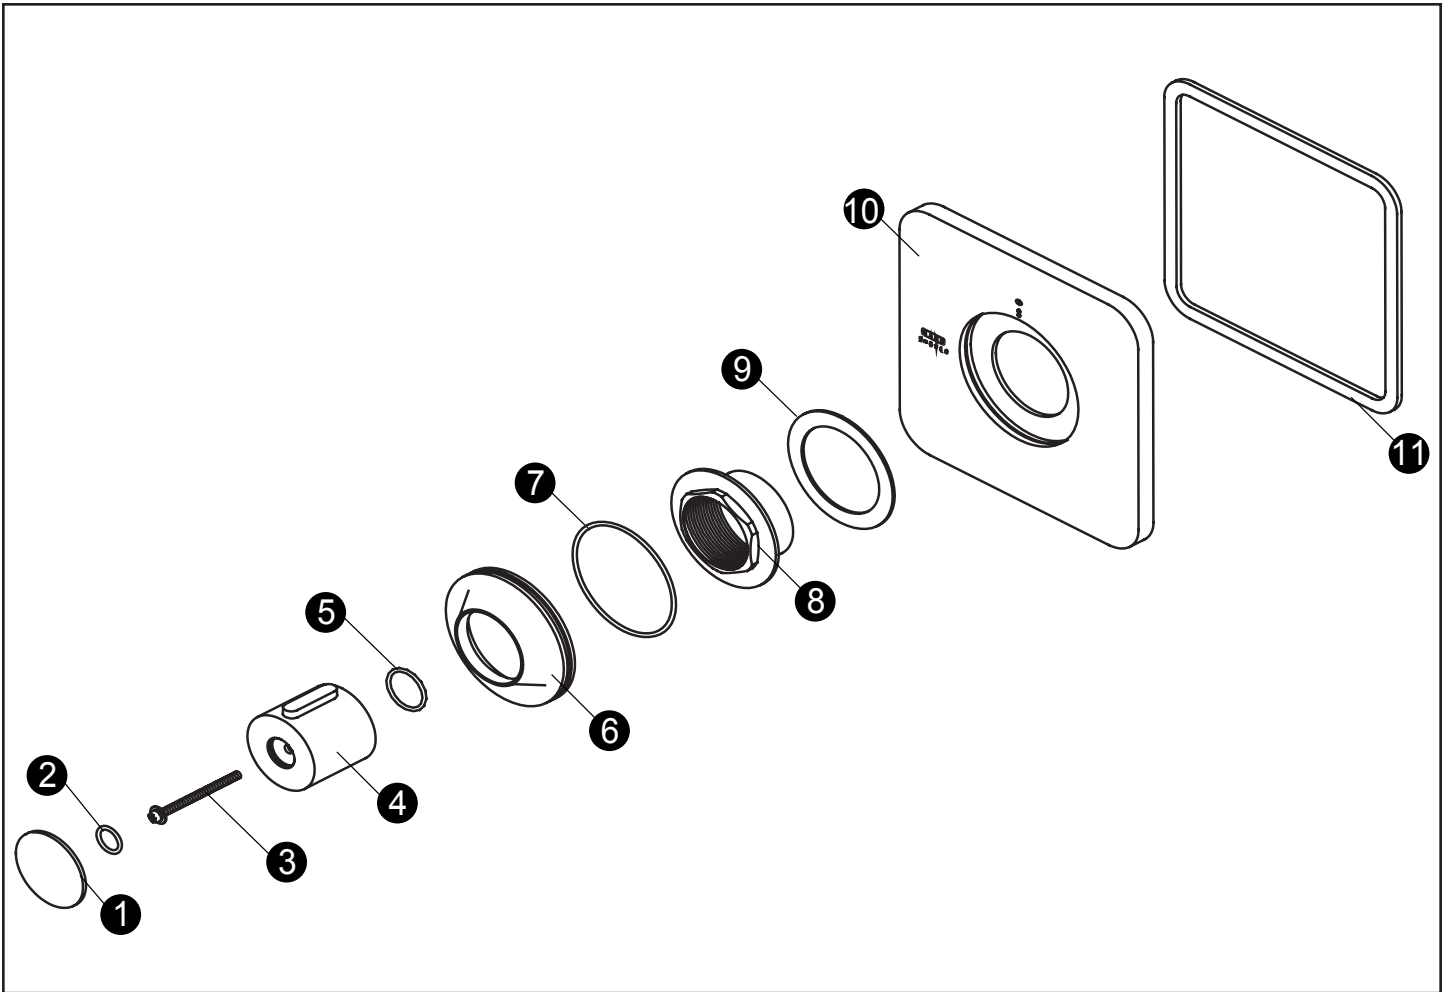

TS170D, TS170C, TS170C1

KIWAMI[®] RENESSE[®] Volume Control Trims

Item	Part	Description
1	THP4744#\$\$	Handle Cap
2	THP4745	O-Ring
3	THP4746	Screw M4x55, w/SPG & Flat Washer
4	THP4755#\$\$	Handle
5	THP4756	O-Ring
6	THP4749#\$\$	Escutcheon
7	THP4750	O-Ring
8	THP4751#\$\$	Nut/Cover Plate
9	THP4752	Gasket/Nut
10	THP4757#\$\$	Cover Plate (TS170C)
	THP4758#\$\$	Cover Plate (TS170C1)
	THP4759#\$\$	Cover Plate (TS170D)
11	THP4754	Gasket/Cover Plate

LEGEND
\$\$ = Denotes Finish
#CP = Polished Chrome