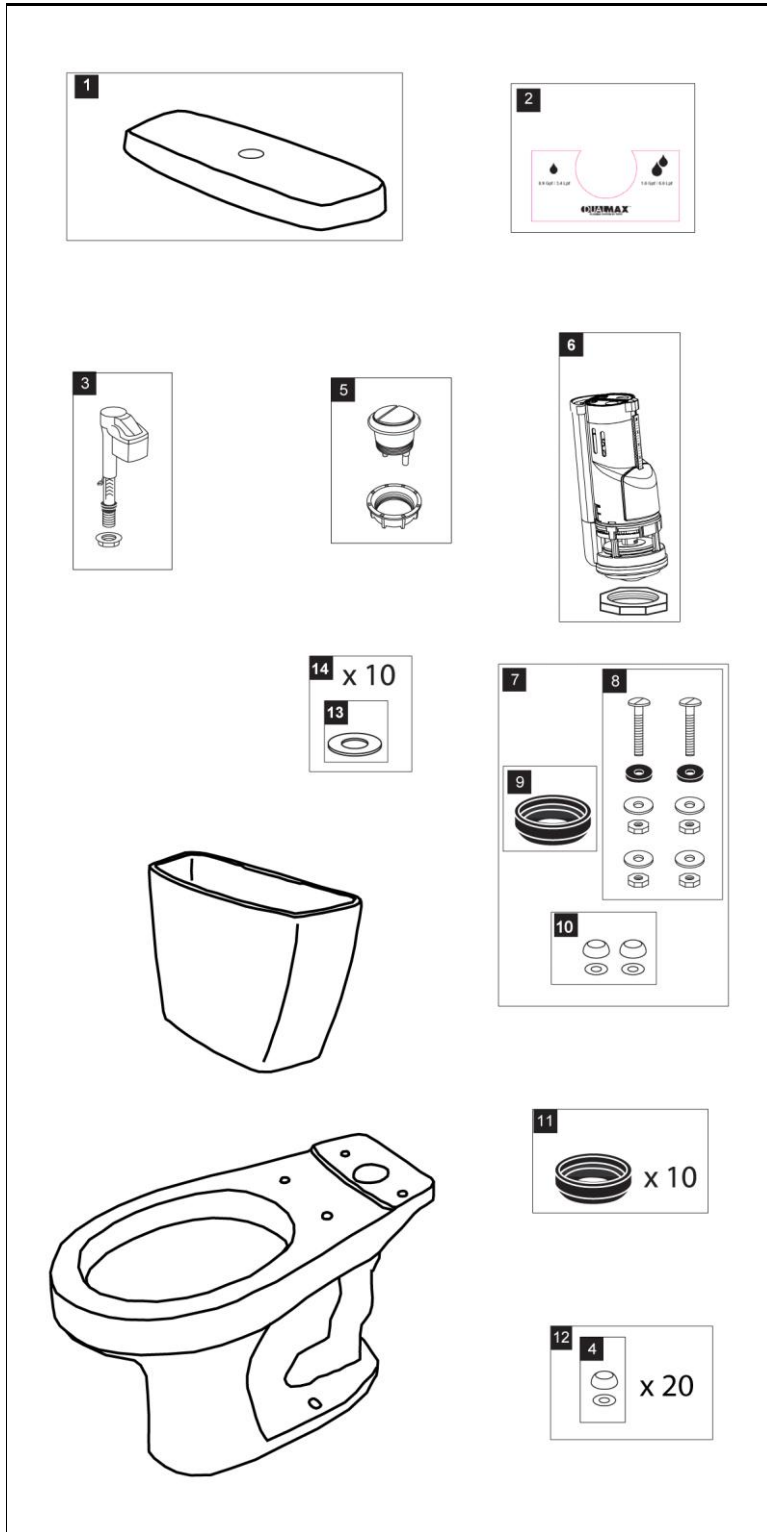

CST405MF
ST405M
C405F

Rowan™

**1.6 & 1.0 Gpf Toilet, Round Front,
Dual-Max®, 12" Rough-In**

Items	Parts	Description
1	TCU405CR#01 TCU405CR#03 TCU405CR#11 TCU405CR#12	Tank Lid w/ Velcro Tape - Cotton White Tank Lid w/ Velcro Tape - Bone Tank Lid w/ Velcro Tape - Colonial White Tank Lid w/ Velcro Tape - Sedona Beige
2	0EU103	Push Button Sticker for Tank Lid
3	TSU99A.X	Fill Valve
4	THU044#01 THU044#03 THU044#11 THU044#12	Bolt Cap - Cotton Bolt Cap - Bone Bolt Cap - Colonial White Bolt Cap - Sedona Beige
5	THU420#CP	Push Button with nut- Chrome Plated
6	THU362-A	Flush Tower for Dual Flush Tank
7	THU041-1	Parts Bag for 2" Tank
8	TSU01D	Tank Mounting Kit
9	9BU014E	2" Tank to Bowl Gasket
10	THU044S#01 THU044S#03 THU044S#11 THU044S#12	Bolt Cap Set - Cotton White (2 pieces) Bolt Cap Set - Bone (2 pieces) Bolt Cap Set - Colonial White (2 pieces) Bolt Cap Set - Sedona Beige (2 pieces)
11	THU102	2" Tank to Bowl Gasket (10 pieces)
12	THU098#01 THU098#03 THU098#11 THU098#12	Bolt Cap Sets - Cotton White (20 pieces) Bolt Cap Sets - Bone (20 pieces) Bolt Cap Sets - Colonial White (20 pieces) Bolt Cap Sets - Sedona Beige (20 pieces)
13	9BU088E	Flush Valve Gasket
14	THU348	Flush Valve Gasket (10 pieces)

Note:

Product Number Explanations

Two-Piece Toilet

(CST) Gravity Type Toilet
(405) Model
(M) Dual-Max®
(F) Universal Height

Tank

(ST) Tank
(405) Model
(M) Dual-Max®

Bowl

(C) Bowl
(405) Model
(F) Universal Height