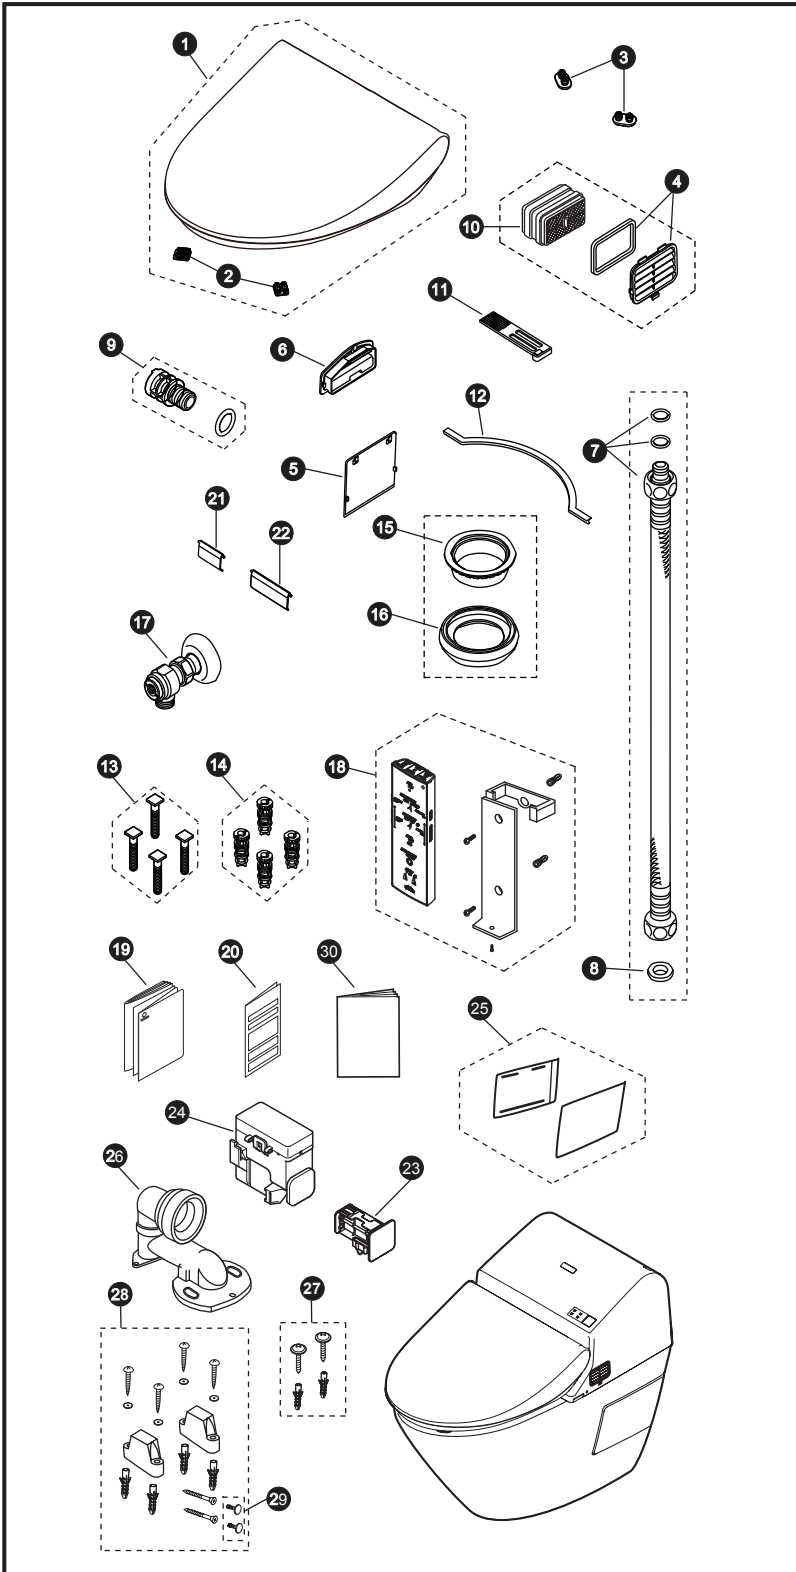

G500
1.28/0.9 GPF Elongated Toilet
3D Tornado Flush™, CeFiONtect™
12" Modular Rough-In

Item	Part	Description
1	THU9493#01	Lid Assembly
	THU9493#12	Lid Assembly
2	THU9494	Lid Bumpers
3	THU9495	Seat Bumpers
4	THU9496	Deodorizer Louver Assembly
5	THU9497#01	Left Face Cover
	THU9497#12	Left Face Cover
6	THU9498	Left Face Louver
7	THU9499	Water Connection Hose
8	THU9500	Water Connection Hose Gasket
9	THU9501	Drain Plug Assembly
10	THU9502	Deodorizer Catalyst
11	THU9516	Deodorizer Air Filter
12	THU9503	Gasket
13	THU9504	Mounting Bolt (x 4)
14	THU9505	Mounting Nut (x 4)
15	THU9506	Flush Connection Nut
16	THU9507	Flush Connection Gasket
17	THU9508	Water Supply Valve
18	THU9509	Remote Control Assembly
19	THU9510	Instruction Manual (top unit)
20	THU9511	Installation Manual (top unit)
21	THU9512	Wand Door
22	THU9513	Dryer Door
23	THU9514	Battery Box
24	THU9515	Battery Box Holder
25	THU392#01	Side Plate Assembly - left and right
	THU392#12	Side Plate Assembly - left and right
26	THU393	Rough-in Socket
27	THU394	Socket Mounting Hardware Kit
28	THU395	Mounting Block Hardware Kit
29	9AU284#01	Bowl Screw Cover (x 2)
	9AU284#12	Bowl Screw Cover (x 2)
30	0GU082	Installation Manual (bowl unit)

PRODUCT NUMBER LEGEND

Two-Piece Toilet

(MS) Toilet & Seat Combination
(970) Model
(CEM) 3D Tornado Flush™
(F) Universal Height™
(G) CeFiONtect™

Integrated Washlet

(SN) Integrated Washlet
(970) Model
(M) Dual Flush

Bowl

(CT) Bowl
(970) Model
(C) Tornado
(E) HET
(F) Universal Height™
(G) CeFiONtect™

Colors

(#01) Cotton
(#12) Sedona Beige