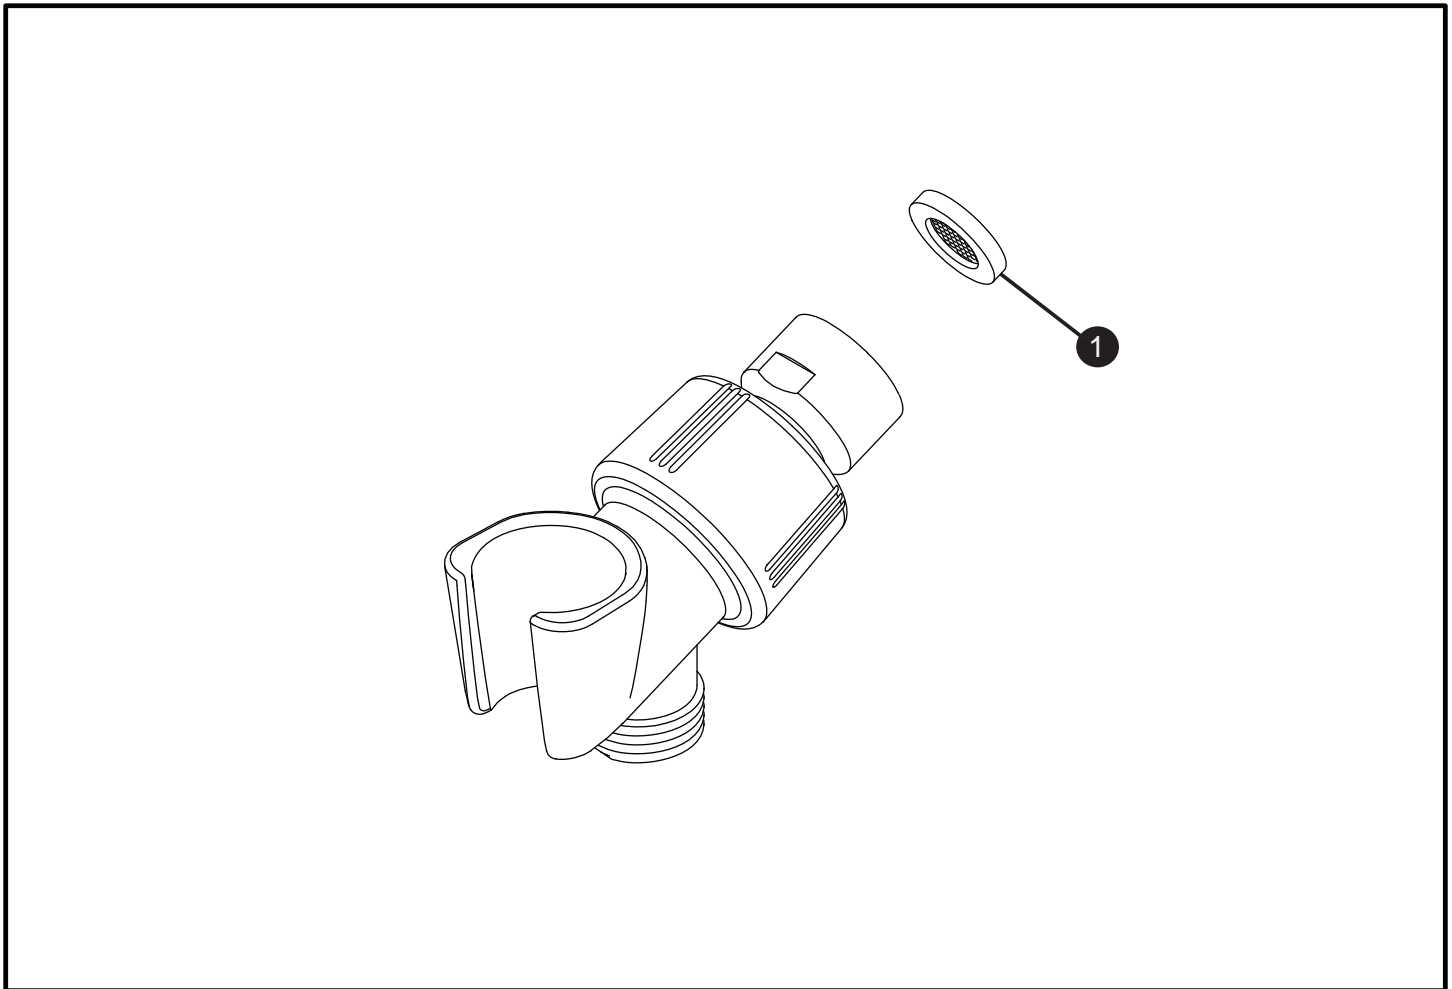

Shower Accessories
Shower Arm Mount

Item	Part	Description
1	THP4808#\$\$	Gasket / Filter

LEGEND
\$\$ = Denotes Finish
#CP = Polished Chrome
#BN = Brushed Nickel
#PN = Polished Nickel