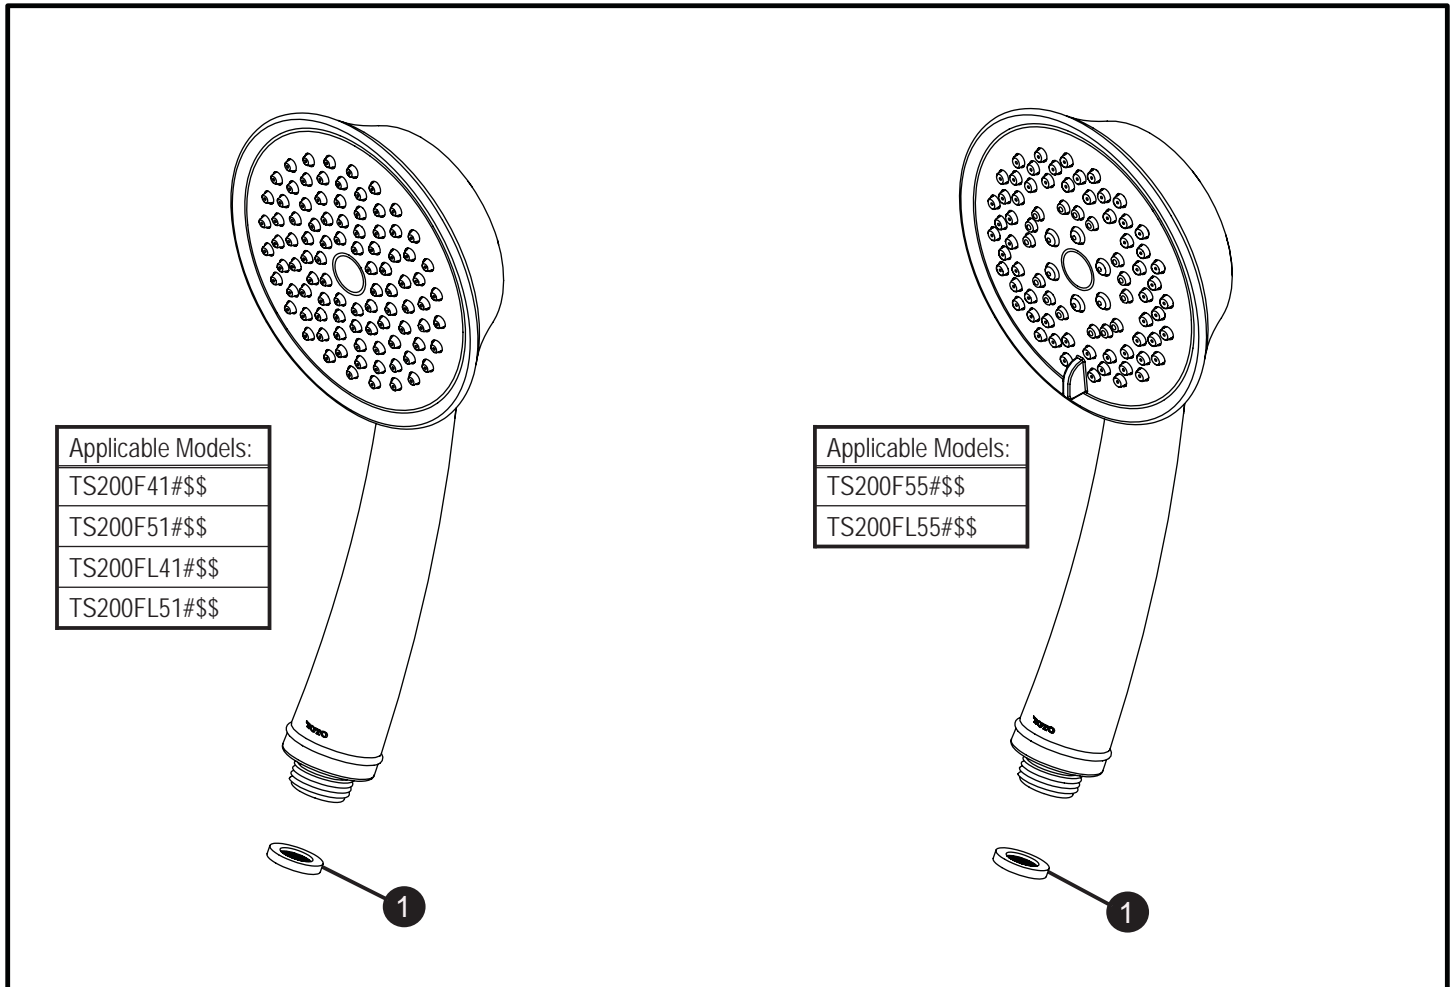

Transitional Collection Series A
Handshowers

Item	Part	Description
1	THP4808#\$\$	Gasket / Filter

LEGEND
\$\$ = Denotes Finish
#CP = Polished Chrome
#BN = Brushed Nickel
#PN = Polished Nickel