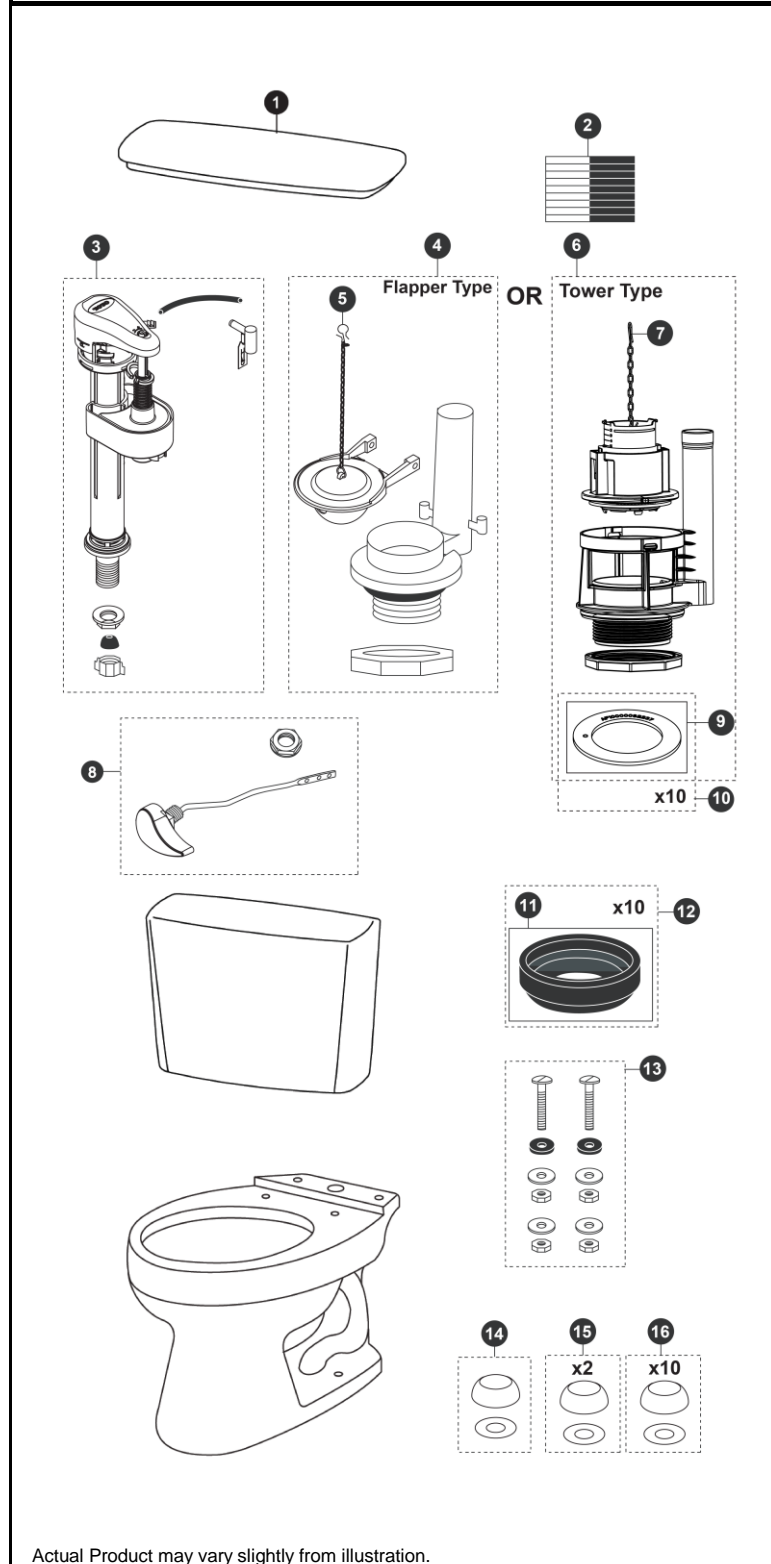

## EcoDrake® Transitional 1.28 Gpf Toilet, Round, E-Max®, 12" Rough-In

Item	Part	Description
1	TCU744CRE#01	Tank Lid w/ Velcro Tape - Cotton
	TCU744CRE#03	Tank Lid w/ Velcro Tape - Bone
	TCU744CRE#11	Tank Lid w/ Velcro Tape - Colonial White
	TCU744CRE#12	Tank Lid w/ Velcro Tape - Sedona Beige
	TCU744CRE#51	Tank Lid w/ Velcro Tape - Ebony
2	THU107	Velcro Tape
3	TSU53A	Fill Valve
4	THU252P-A	Flush Valve
5	THU500S	Flapper w/ Chain
6	THU443.10B-A	Drain Valve for Tower Type
7	THU440-A	Flush Tower
8	THU398#01	Trip Lever - Cotton
	THU398#CP	Trip Lever - Chrome Plated
	THU398#BN	Trip Lever - Brushed Nickel
	THU398#PN	Trip Lever - Polished Nickel
	THU399#CP	Trip Lever, Right Hand - Chrome Plated
9	THU407	Seal Gasket (1 piece)
10	THU370	Seal Gasket (10 pieces)
11	9BU024E	3" Tank to Bowl Gasket
12	THU131	Tank to Bowl Gaskets (10 pieces)
13	TSU01D	Tank Mounting Kit
14	THU044#01	Bolt Cap Set - Cotton (1 set)
	THU044#03	Bolt Cap Set - Bone (1 set)
	THU044#11	Bolt Cap Set - Colonial White (1 set)
	THU044#12	Bolt Cap Set - Sedona Beige
	THU044#51	Bolt Cap Set - Ebony
15	THU044S#01	Bolt Cap Sets - Cotton (2 pieces)
	THU044S#03	Bolt Cap Sets - Bone (2 pieces)
	THU044S#11	Bolt Cap Sets - Colonial White (2 pieces)
	THU044S#12	Bolt Cap Sets - Sedona Beige (2 pieces)
	THU044S#51	Bolt Cap Sets - Ebony (2 pieces)
16	THU098#01	Bolt Cap Sets - Cotton (20 pieces)
	THU098#03	Bolt Cap Sets - Bone (20 pieces)
	THU098#11	Bolt Cap Sets - Colonial White (20 pieces)
	THU098#12	Bolt Cap Sets - Sedona Beige (20 pieces)
	THU098#51	Bolt Cap Sets - Ebony (20 pieces)