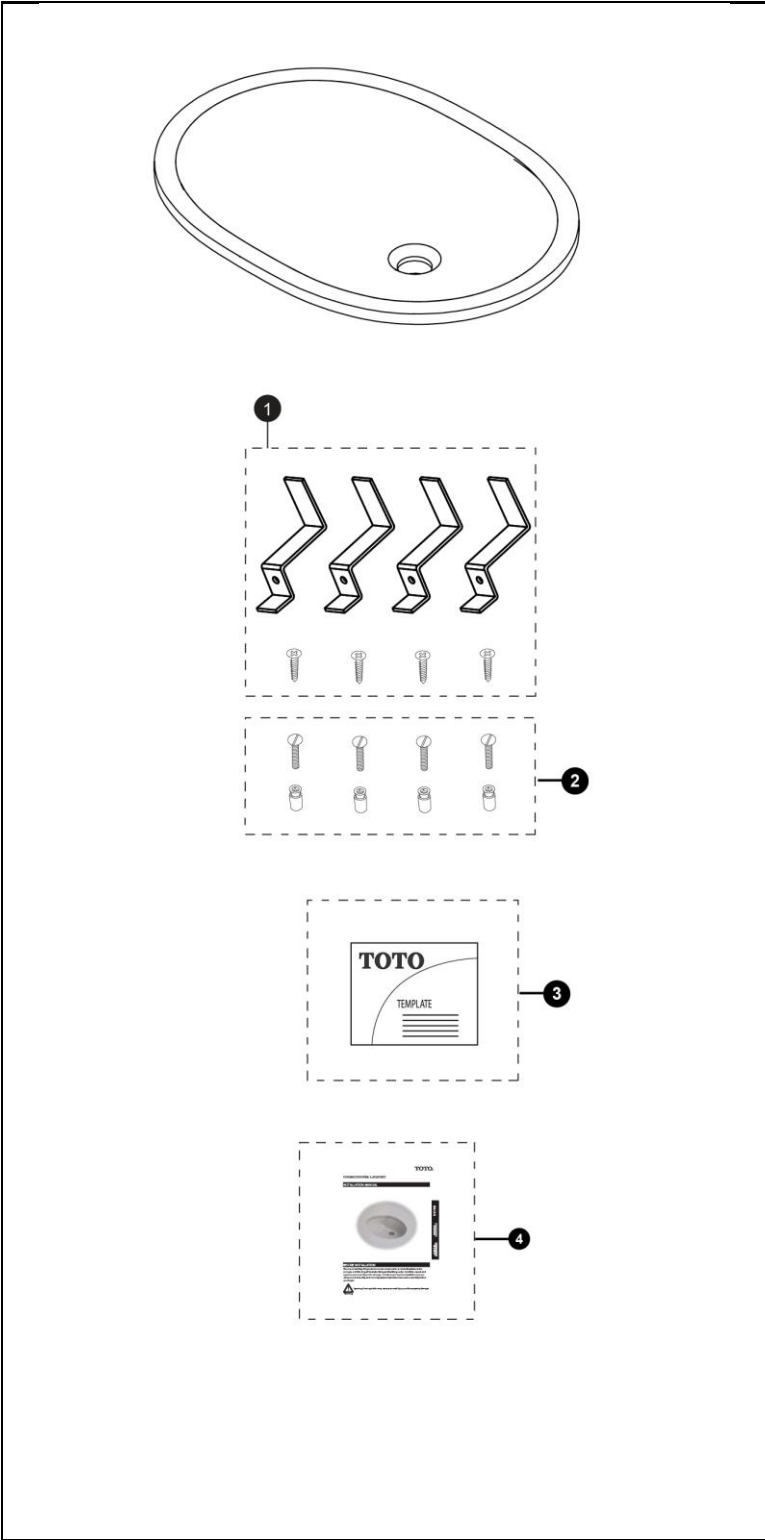

**Under Counter Lavatory**

LT546  
LT546G

Item	Part	Description
1	THU409	Mounting set, UC lav, tall rim
2	THU410	Anchor set, UC lav, hard surface
3	0GU125	Mounting template
4	0GU035-5	Installation and Owner's Manual, UC lav

**Note:**  
CeFIONtect glaze for #01, #03, #11, #12 colors only

Product Number Explanations	
<b>Under Counter Lavatory</b>	<b>Colors</b>
(LT) Lavatory	(#01) Cotton
(546) Model	(#03) Bone
(G) CeFIONtect™	(#11) Colonial White
	(#12) Sedona Beige
	(#51) Ebony

Actual Product may vary slightly from illustration.