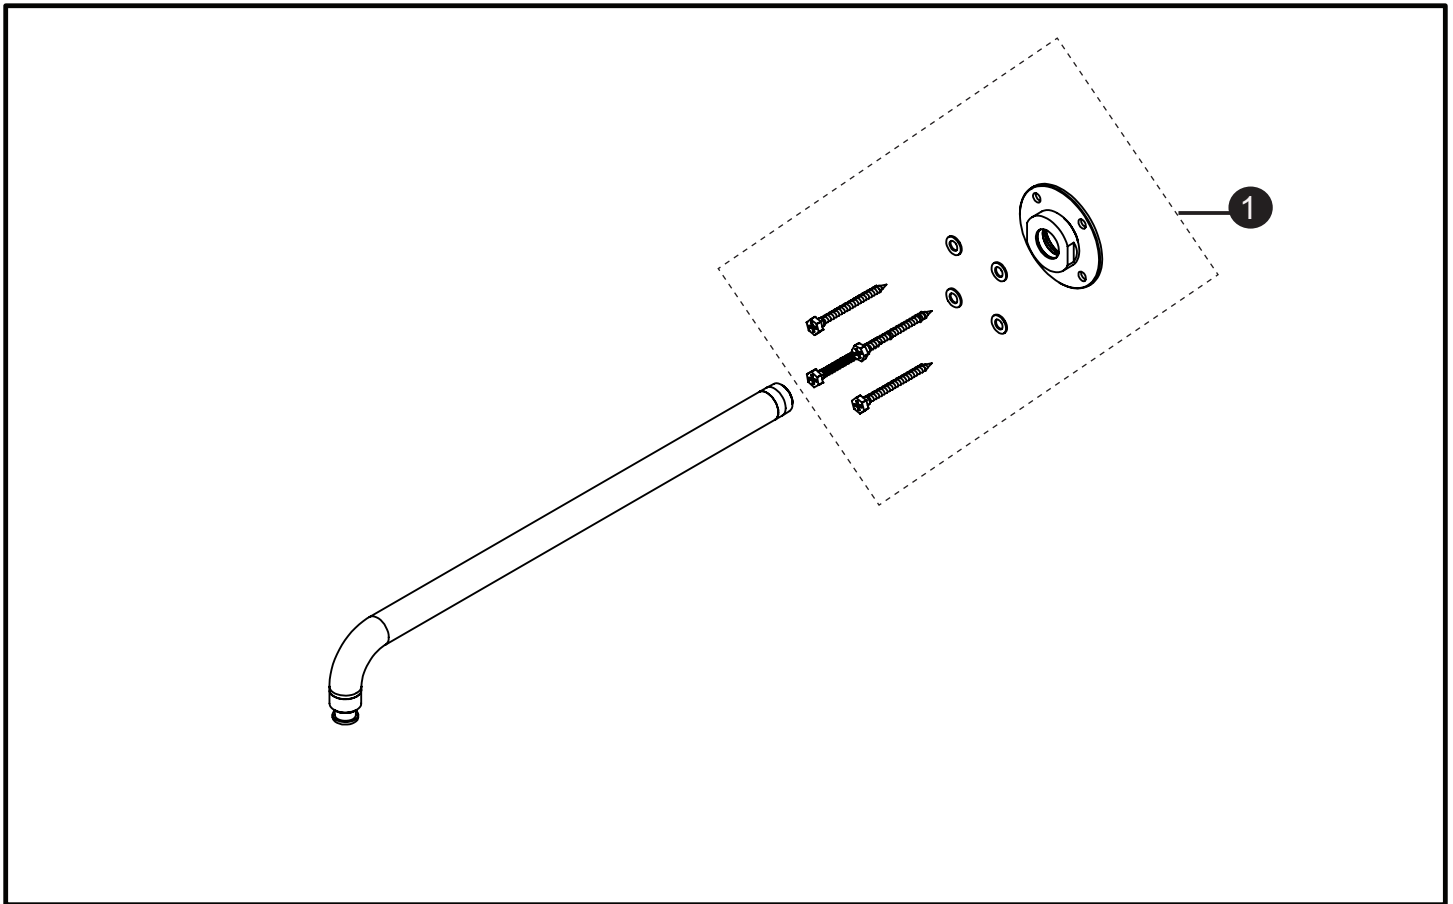

Rain Shower Arm

| Item | Part | Description |
|------|---------|---------------|
| 1 | THP5012 | Mounting Base |