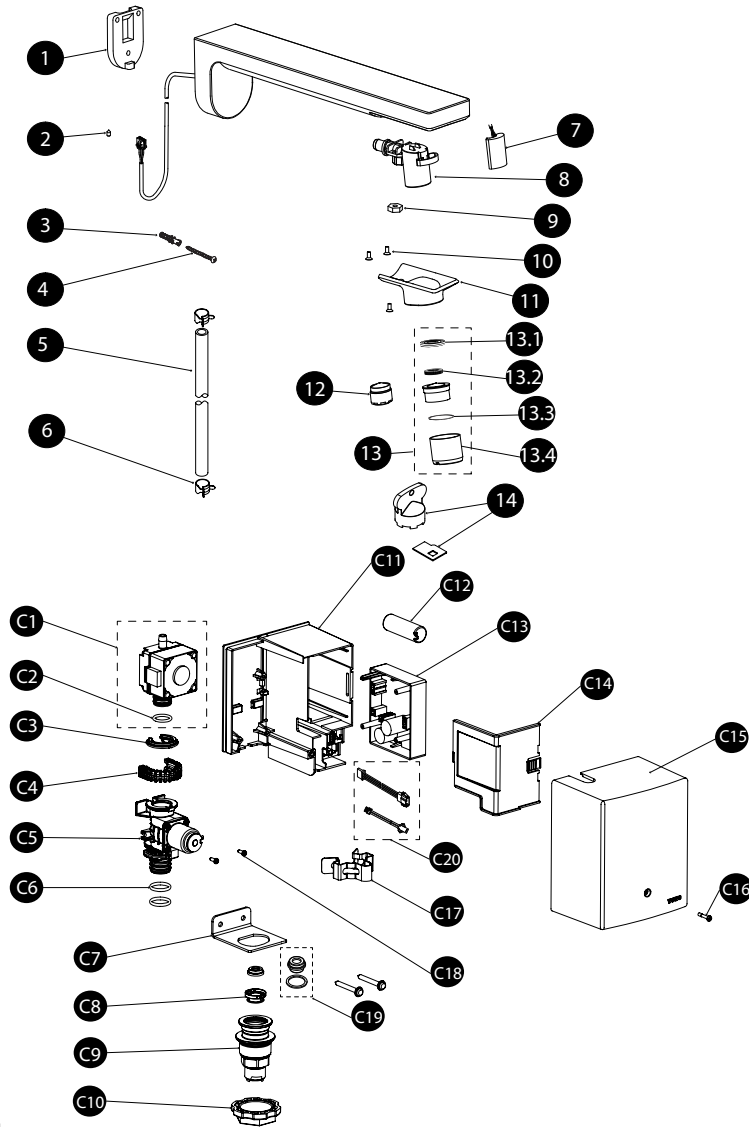

## Sensor Faucet, Libella™ Wall-Mount M Spout EcoPower® Self Generation System

Product Number	
TEL1D5-D10E#\$\$	TELS1D5#\$\$ (Libella Spout) TELC105-D10E (Controller)
TEL1D5-C20E#\$\$	TELS1D5#\$\$ (Libella Spout) TELC105-C20E (Controller)
TEL1D1-D10E#\$\$	TELS1D1#\$\$ (Libella Spout) TELC101-D10E (Controller)
TEL1D3-D20E#\$\$	TELS1D3#\$\$ (Libella Spout) TELC103-D20E (Controller)

Item	Part	Description
<b>All Models</b>		
1	THP3181	Bracket, Wall Mount, Libella
2	THP3182	Set Screw
3	THP3183	Anchor(1 pc)
4	THP3184	Screw (1 pc)
5	THP3152	Hose
6	THP3153	Clip (1 pc)
7	THP3155	Sensor
8	THP3174	Aerator housing
9	THP3175	Nut
10	THP3176	Screw (1 pc)
11	THP3178#CP	Cover, nozzle area
12	THP3177	Aerator (1.0 gpm)
	THP3124	Aerator (0.5 gpm)
	THP3311	Aerator (0.35gpm)
13	THP3304#CP	Aerator Kit, (0.35 gpm)
13.1	THP3302	Fastener (0.35gpm)
13.2	THP5100	Gasket
13.3	THP3242	O-Ring
13.4	THP3299#CP	Housing (0.35 gpm)
14	THP3179	Aerator Removal Key (1.0 gpm/0.5 gpm)
	THP3305	Aerator Removal Key (0.35 gpm)
C1	TH559EDV562	Generator for TELC105-D10E, TELC105-C20E
	TH559EDV462	Generator for TELC101-D10E
	THP3275	Generator for TELC103-D20E
C2	THP3132	O-ring (1 pc)