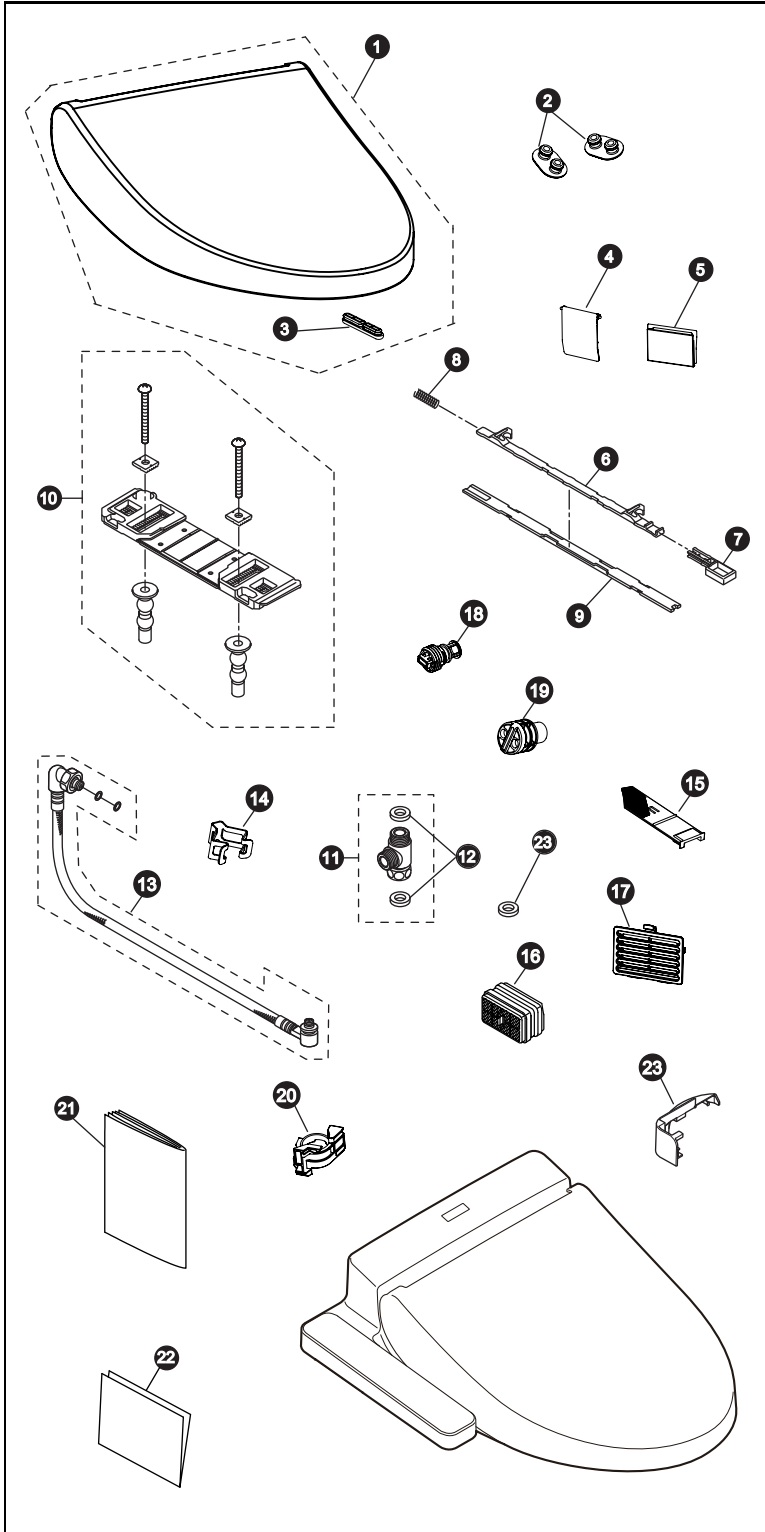

# SW2033 & SW2034

SW2033 Round  
SW2034 Elongated

**Washlet® C100**

Items	Parts	Description
1	THU9802#01	Lid Assembly (Elongated) - Cotton
	THU9802#12	Lid Assembly (Elongated) - Sedona Beige
	THU9803#01	Lid Assembly (Round) - Cotton
	THU9803#12	Lid Assembly (Round) - Sedona Beige
2	THU9337	Seat Bumpers
3	THU9806	Lid Bumper
4	THU9810	Wand Door
5	THU9811	Dryer Door
6	THU9363	Lever
7	THU9848	Lever Button
8	THU9480	Lever Spring
9	THU9847	Lever Cover
10	THU9492	Base Plate Assembly
11	THU9339	Junction Valve
12	THU9340	Junction Valve Fiber Washers
13	THU9831	Water Supply Hose
14	THU9484	Quick Connection Clip
15	THU9619	Deodorizer Air Filter
16	THU9476	Deodorizer Cartridge
17	THU9814	Deodorizer Louver
18	THU9833	Water Strainer
19	THU9341	Drain Plug
20	THU9846	Water Supply Connection Cover
21	THU9855	Instruction Manual
22	THU9856	Installation Manual
23	9BU9155	Rubber Washer for Junction Valve

**Note:**

Product Number Explanations	
<b>Washlet® Seat</b>	<b>Colors</b>
(SW) Washlet®	(#01) Cotton
(2033) Round Model	(#12) Sedona Beige
(2034) Elongated Model	

Actual Product may vary slightly from illustration.