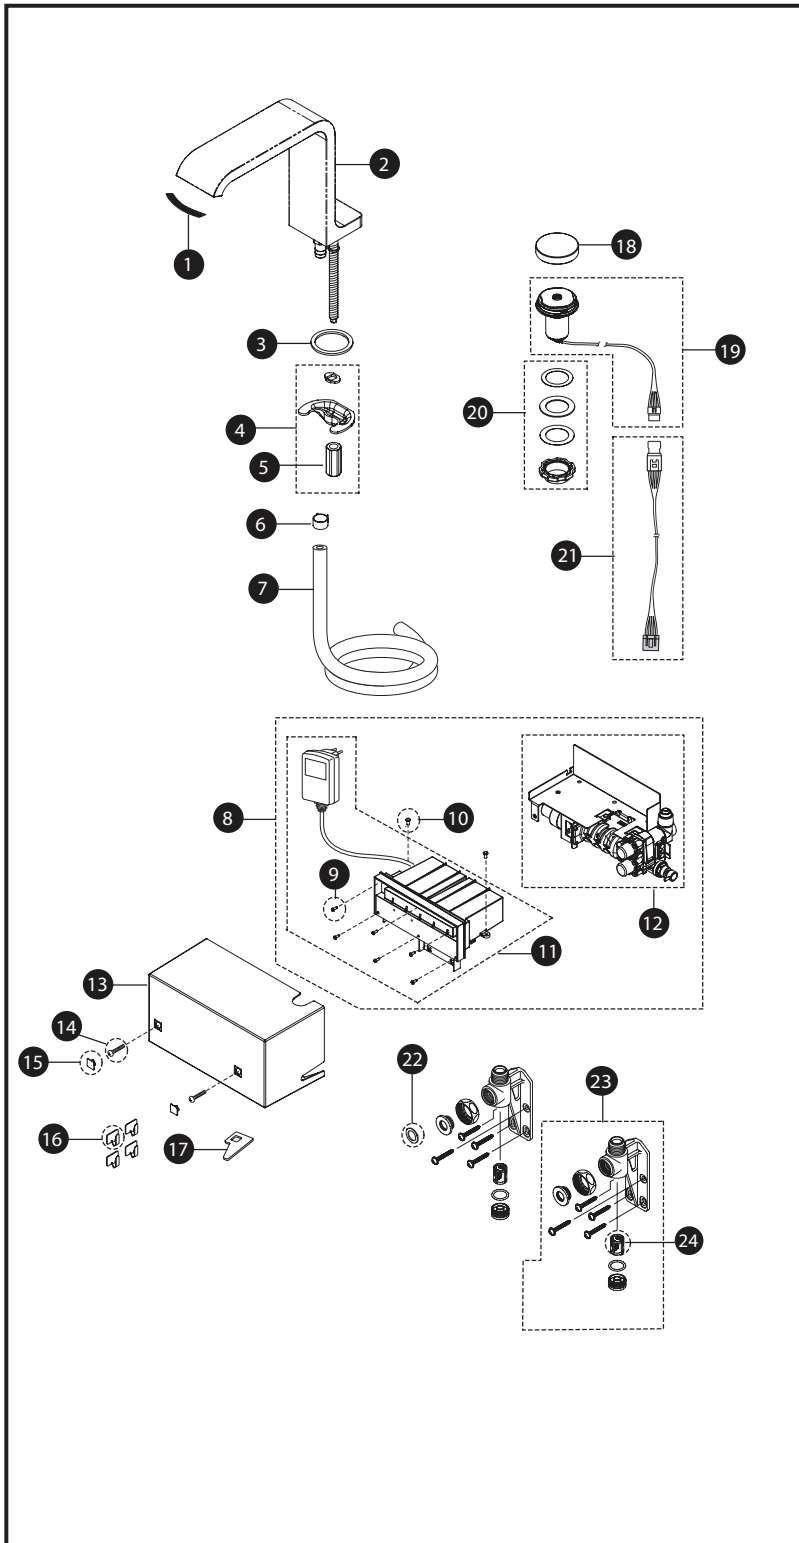

**Neorest II
Lavatory Faucet**

Item	Part	Description
1	THP4469	Strainer
2	THP4470#CP	Spout assy
3	THP4471	Packing
4	TH559EDV402R	Mounting assy, spout
5	TH559EDV403R	Mounting nut
6	THP4472	Hose clamp
7	THP4473	Hose
8	THP4484	Controller assy.
9	THP4485	Screw (1pc)
10	THP4486	Screw (1pc)
11	THP4487	Controller unit
12	THP4488	Mixing Valve Unit, 2.0gpm & 1.3gpm
	THP????	Mixing Valve Unit, 1.0gpm & 0.5gpm
13	THP4482	Controller cover
14	THP4480	Screw
15	THP4481	Screw cap
16	THP4478	Cord clamp (1pc)
17	THP4479	Strainer tool
18	THP4474#CP	Handle knob
19	THP4475	Handle assy.
20	THP4476	Handle mount assy.
21	THP4477	Connection cord
22	THP4483	Gasket
23	TH559EDV429R	Mounting brackets
24	TH559EDV256	Filter