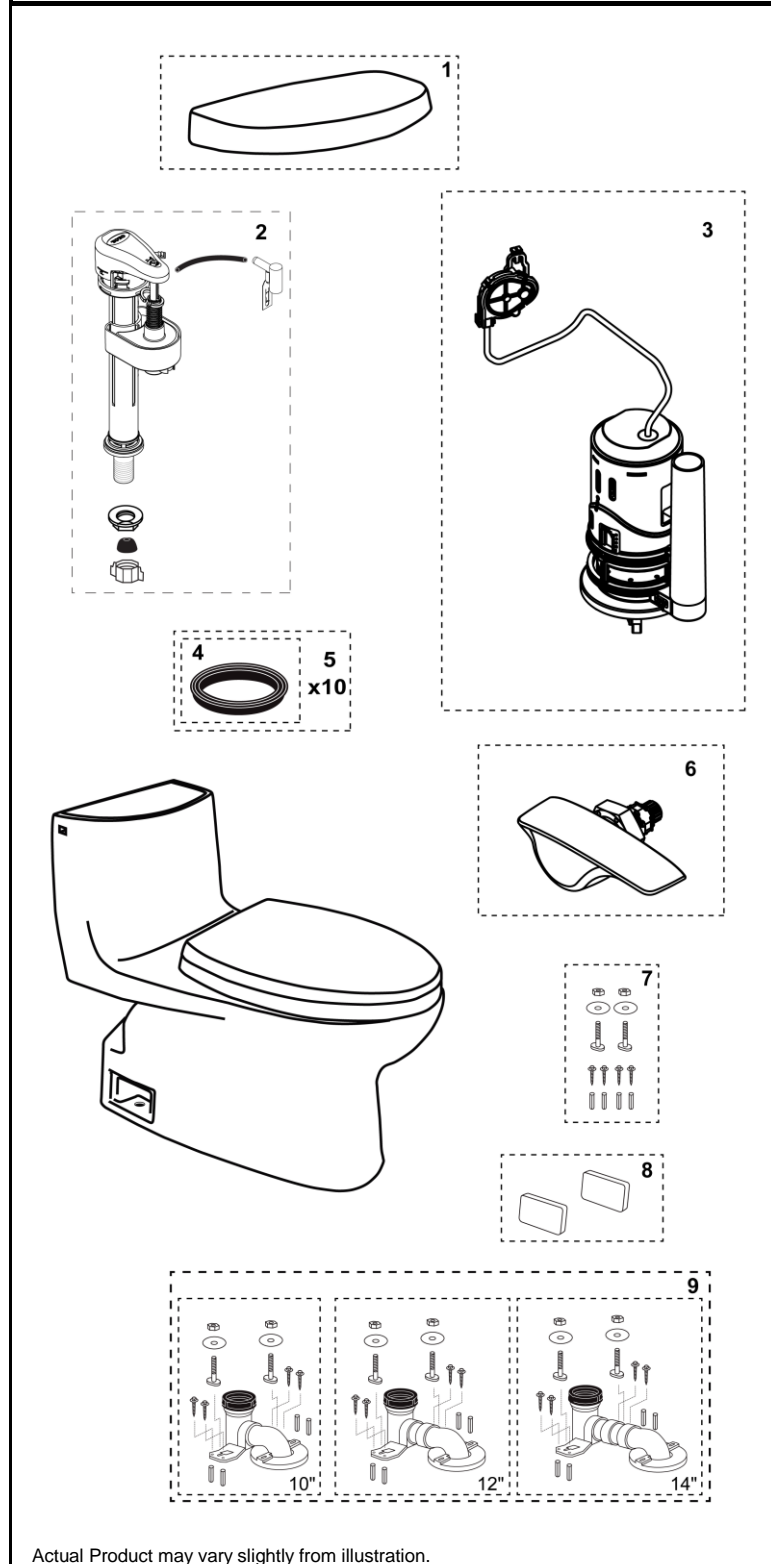

# MS614114CUF, MS614114CUFG & MS614114CUFRG

MS614114CUF  
CST614CUF

MS614114CUFG  
CST614CUFG

MS614114CUFRG  
CST614CUFRG

**Carlyle® II 1G™**  
**1.0 Gpf Toilet, Elongated,**

**Tornado Flush™, Unifit Rough-In, Universal Height,**  
**(including Right Hand Lever & CeFIONtect™)**

Item	Part	Description
1	TCU604CRU#01	Tank Lid - Cotton
	TCU604CRU#03	Tank Lid - Bone
	TCU604CRU#11	Tank Lid - Colonial White
	TCU604CRU#12	Tank Lid - Sedona Beige
	TCU604CRU#51	Tank Lid - Ebony
2	TSU51A	Fill Valve
3	THU421-A	Flush Tower Valve
	THU732	Flush Tower Valve for Right Hand
4	9BU002E	Flush Valve Gasket (1 piece)
5	THU097	Flush Valve Gasket (10 pieces)
6	THU476#CP	Trip Lever Handle - Chrome Plated
	THU657#CP	Trip Lever Handle - Chrome Plated Right Hand
7	THU020	UniFit Mounting Set
8	TCU884CV#01	Side Plates w/ Velcro Tape - Cotton
	TCU884CV#03	Side Plates w/ Velcro Tape - Bone
	TCU884CV#11	Side Plates w/ Velcro Tape - Colonial White
	TCU884CV#12	Side Plates w/ Velcro Tape - Sedona Beige
	TCU884CV#51	Side Plates w/ Velcro Tape - Ebony
9	TSU01W.10R	UniFit - 10" Rough-in
	TSU01W.12R	UniFit - 12" Rough-in