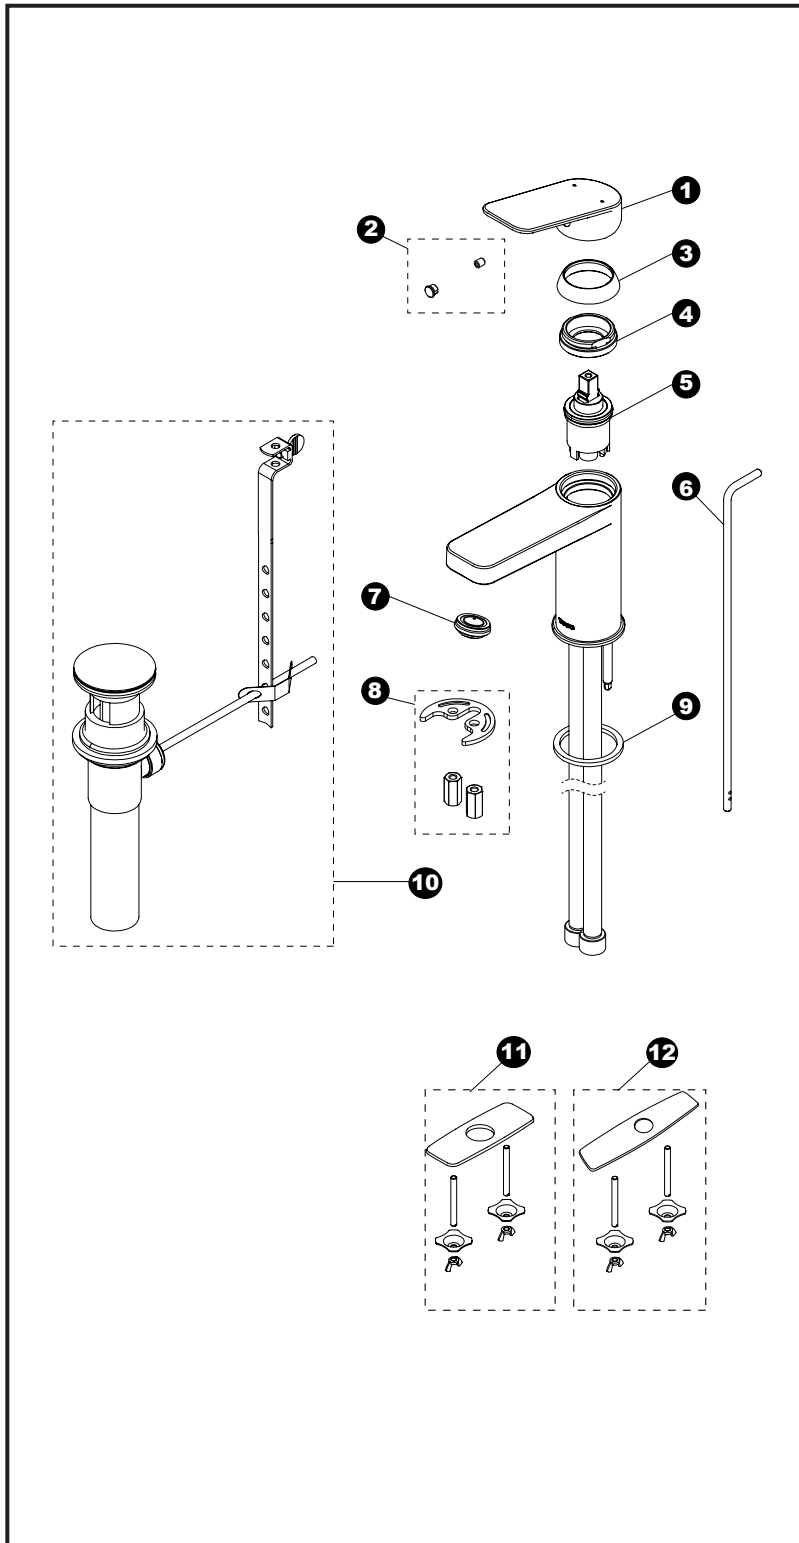

TL363SD#CP
 TL363SD12#CP
 TL363SDA03#CP
 TL363SDA05#CP

Oberon™S
Single-Handle Lavatory Faucet

Item	Part	Description
1	THP5052#CP	Handle
2	THP5054	Plug & set screw set
3	THP5056#CP	Cover, nut
4	THP5057	Nut, cartridge
5	THP5058	Cartridge
6	THP5059#CP	Lift rod
7	THP5062	Aerator
	THP5072	1.2 gpm aerator
	THP3166	0.5 gpm aerator
	THP3167	0.35 gpm aerator
8	THP5063	Mounting Hardware, Spout
9	THP5064	Gasket
10	THP4856#CP	Drain Assembly
11	THP3158#CP	Cover Plate - 4"
12	THP3159#CP	Cover Plate - 8"