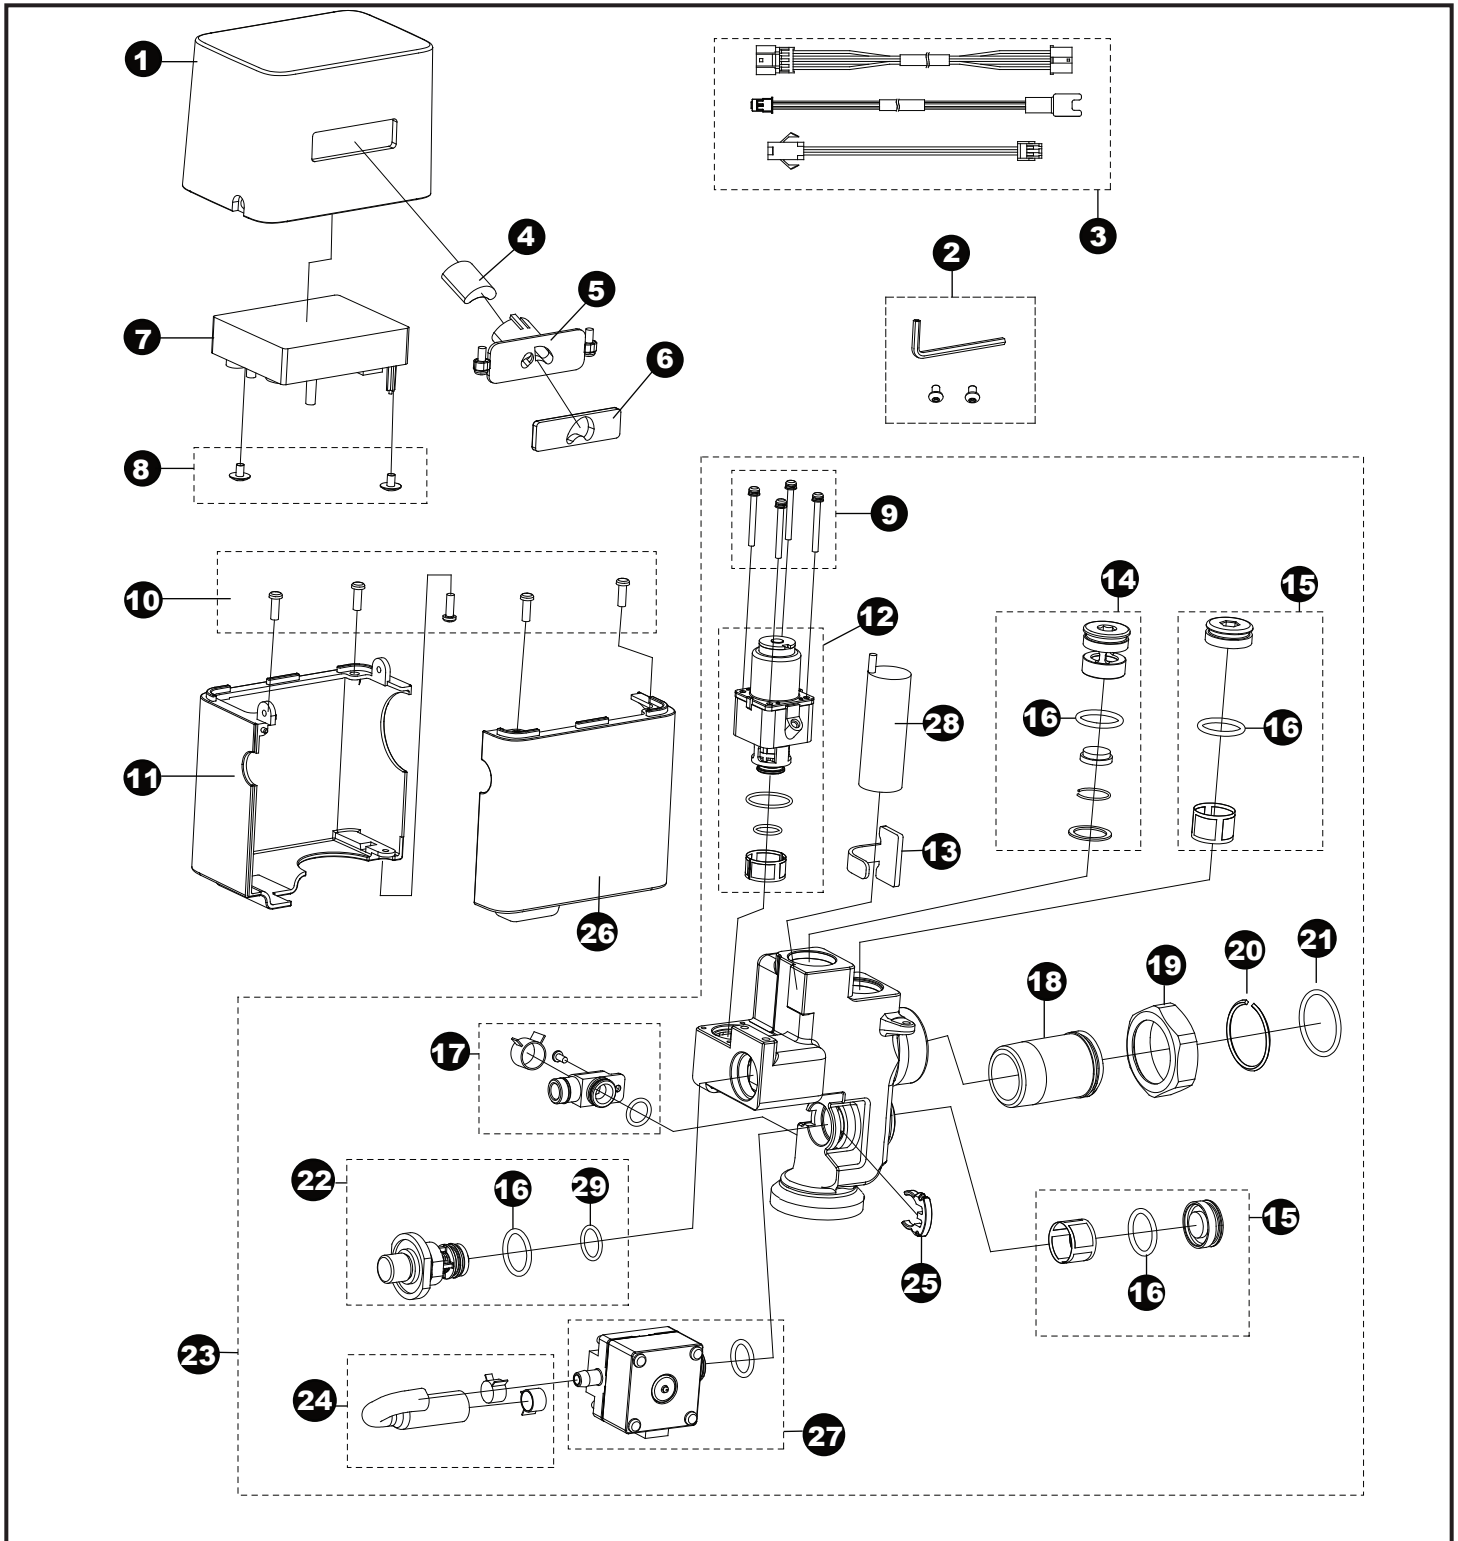

**EcoPower® Flush Valve,
Urinal, Exposed, 0.125 Gpf**

**EcoPower® Flush Valve,
Urinal, Exposed, 0.125 Gpf**

Item	Part	Description
1	THP3201#CP	Cover, top
2	THP3232	Screw w/wrench set, exposed
3	THP3209	Extension harness (3 type/bag)
4	THP3187	Sensor unit
5	THP3205	Bracket, sensor w/screw (15D)
6	THP3207	Glass, sensor window, exposed
7	THP3200	Controller unit
8	THP3208	Screw, controller mount (2/bag)
9	THP3192	Screw (4/bag)
10	THP3204	Screw, cover, valve (5/bag)
11	THP3203#CP	Cover, lower, B
12	THP3191R	Solenoid unit & diaphragm assy
13	TH559EDV517	Clamp set (10/bag)
14	THP3195	Regulator unit
	THP3195X	Regulator unit for Reclaimed Water
15	THP3007	Primary filter set
	THP3007X	Primary filter set for Reclaimed Water
16	THP3013	O-ring, cap (10/bag)
17	THP3011	Hose adapter, EcoPower generator, pint
18	TH305SV114	Tailpiece
19	TH305SV113	Nut, tailpiece
20	TH305SV105	Locking ring set, tailpiece (10/bag)
21	TH305SV106	O-ring, tailpiece (10/bag)
22	TH559EDV506	Button, manual flush
23	THP3225	Valve assy, exposed, pint
	THP3225X	Vavle assy, exposed, pint for Reclaimed Water
24	THP3012	Hose set, EcoPower generator, pint
25	THP3194	Clip, retainer (1/bag)
26	THP3202#CP	Cover, lower, A
27	THP3193	EcoPower generator, pint
28	THP3053	Back-up battery
29	THP3242	O-ring (1/bag)

Vacuum Breaker Sets

VB9CP-12 Top Spud, 3/4" Outlet, Exposed

VB0912X#CP Top Spud, 3/4" Outlet, Exposed for Reclaimed Water

Note: for additional information, refer to the individual vacuum breaker parts sheets.