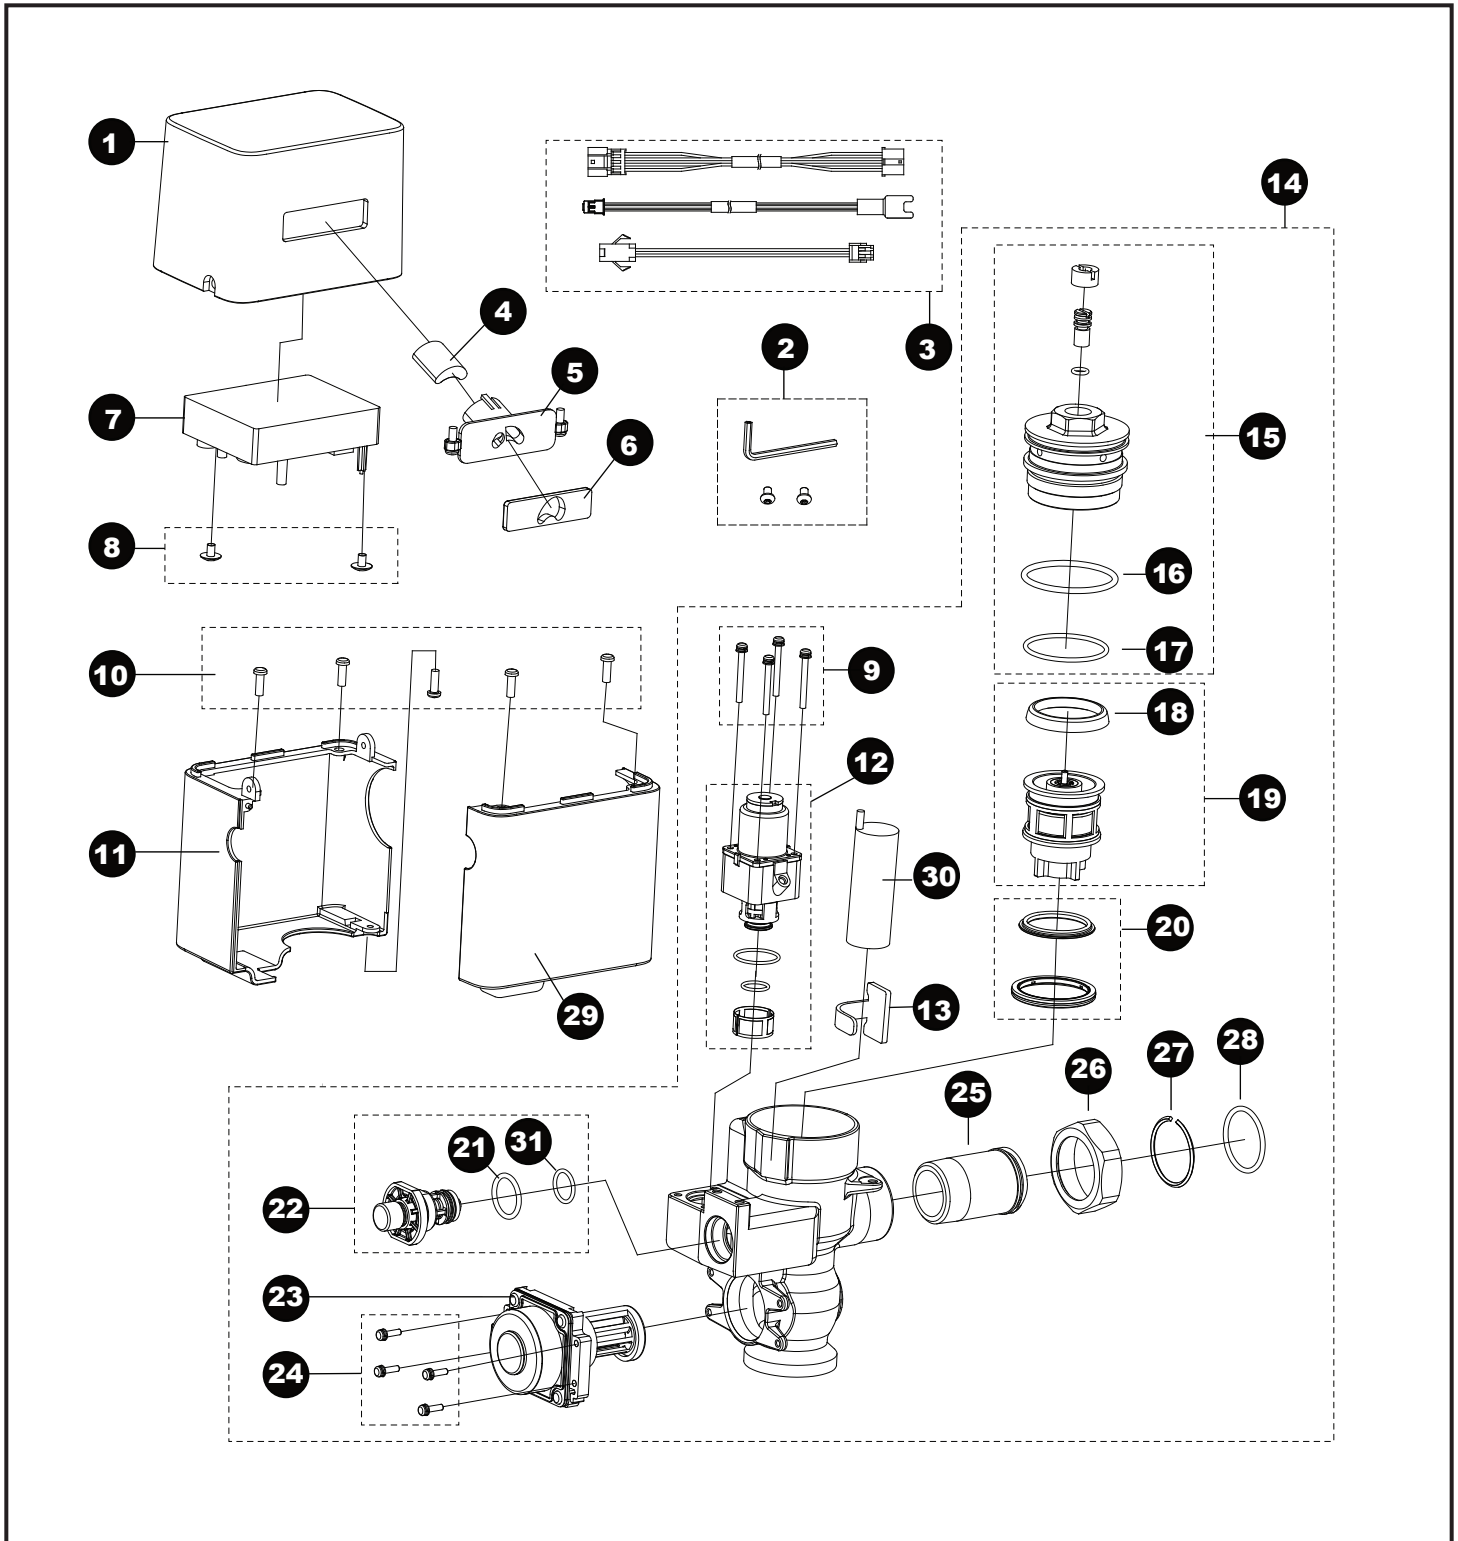

TEU1GA#CP
 TEU1GA12#CP
 TEU1GA22#CP

**EcoPower® Flush Valve,
 Urinal, Exposed, 1.0 Gpf**

TEU1GA#CP
 TEU1GA12#CP
 TEU1GA22#CP

EcoPower® Flush Valve, Urinal, Exposed, 1.0 Gpf

Item	Part	Description
1	THP3201#CP	Cover, top
2	THP3232	Screw w/wrench set, exposed
3	THP3209	Extension harness (3 type/bag)
4	THP3187	Sensor unit
5	THP3205	Bracket, sensor w/screw (15D)
6	THP3207	Glass, sensor window, exposed
7	THP3199	Controller unit, B
8	THP3208	Screw, controller mount (2/bag)
9	THP3192	Screw (4/bag)
10	THP3204	Screw, cover, valve (5/bag)
11	THP3203#CP	Cover, lower, B
12	THP3190R	Solenoid unit & diaphragm assy
13	TH559EDV517	Clamp set (10/bag)
14	THP3230R	Valve assy, exposed, urinal
15	THP3188	Valve cap assembly
16	THP3189	O-ring, valve cap top (10/bag)
17	TH305SV112	O-ring, valve cap botm (10/bag)
18	TH305SV103	U-packing, piston (10/bag)
19	TH323V104R	Piston assembly
20	TH321	Seat packing set
21	THP3013	O-ring, screen nut (10/bag)
22	TH559EDV506	Push button assembly
23	THP3234	EcoPower generator, urinal
24	TH559EDV505	Screw, EcoPower generator
25	TH305SV114	Tailpiece
26	TH305SV113	Nut, tailpiece/angle stop
27	TH305SV105	Locking ring set, tailpiece (10/bag)
28	TH305SV106	O-ring, tailpiece (10/bag)
29	THP3202#CP	Cover, lower, A
30	THP3053	Back-up battery
31	THP3242	O-ring (1/bag)

Vacuum Breaker Sets

VB9CP-12 Top Spud, 3/4" Outlet, Exposed

VB9CP-22 Top Spud, 1-1/4" Outlet, Exposed

Note: For additional information, refer to the individual vacuum breaker parts sheets.