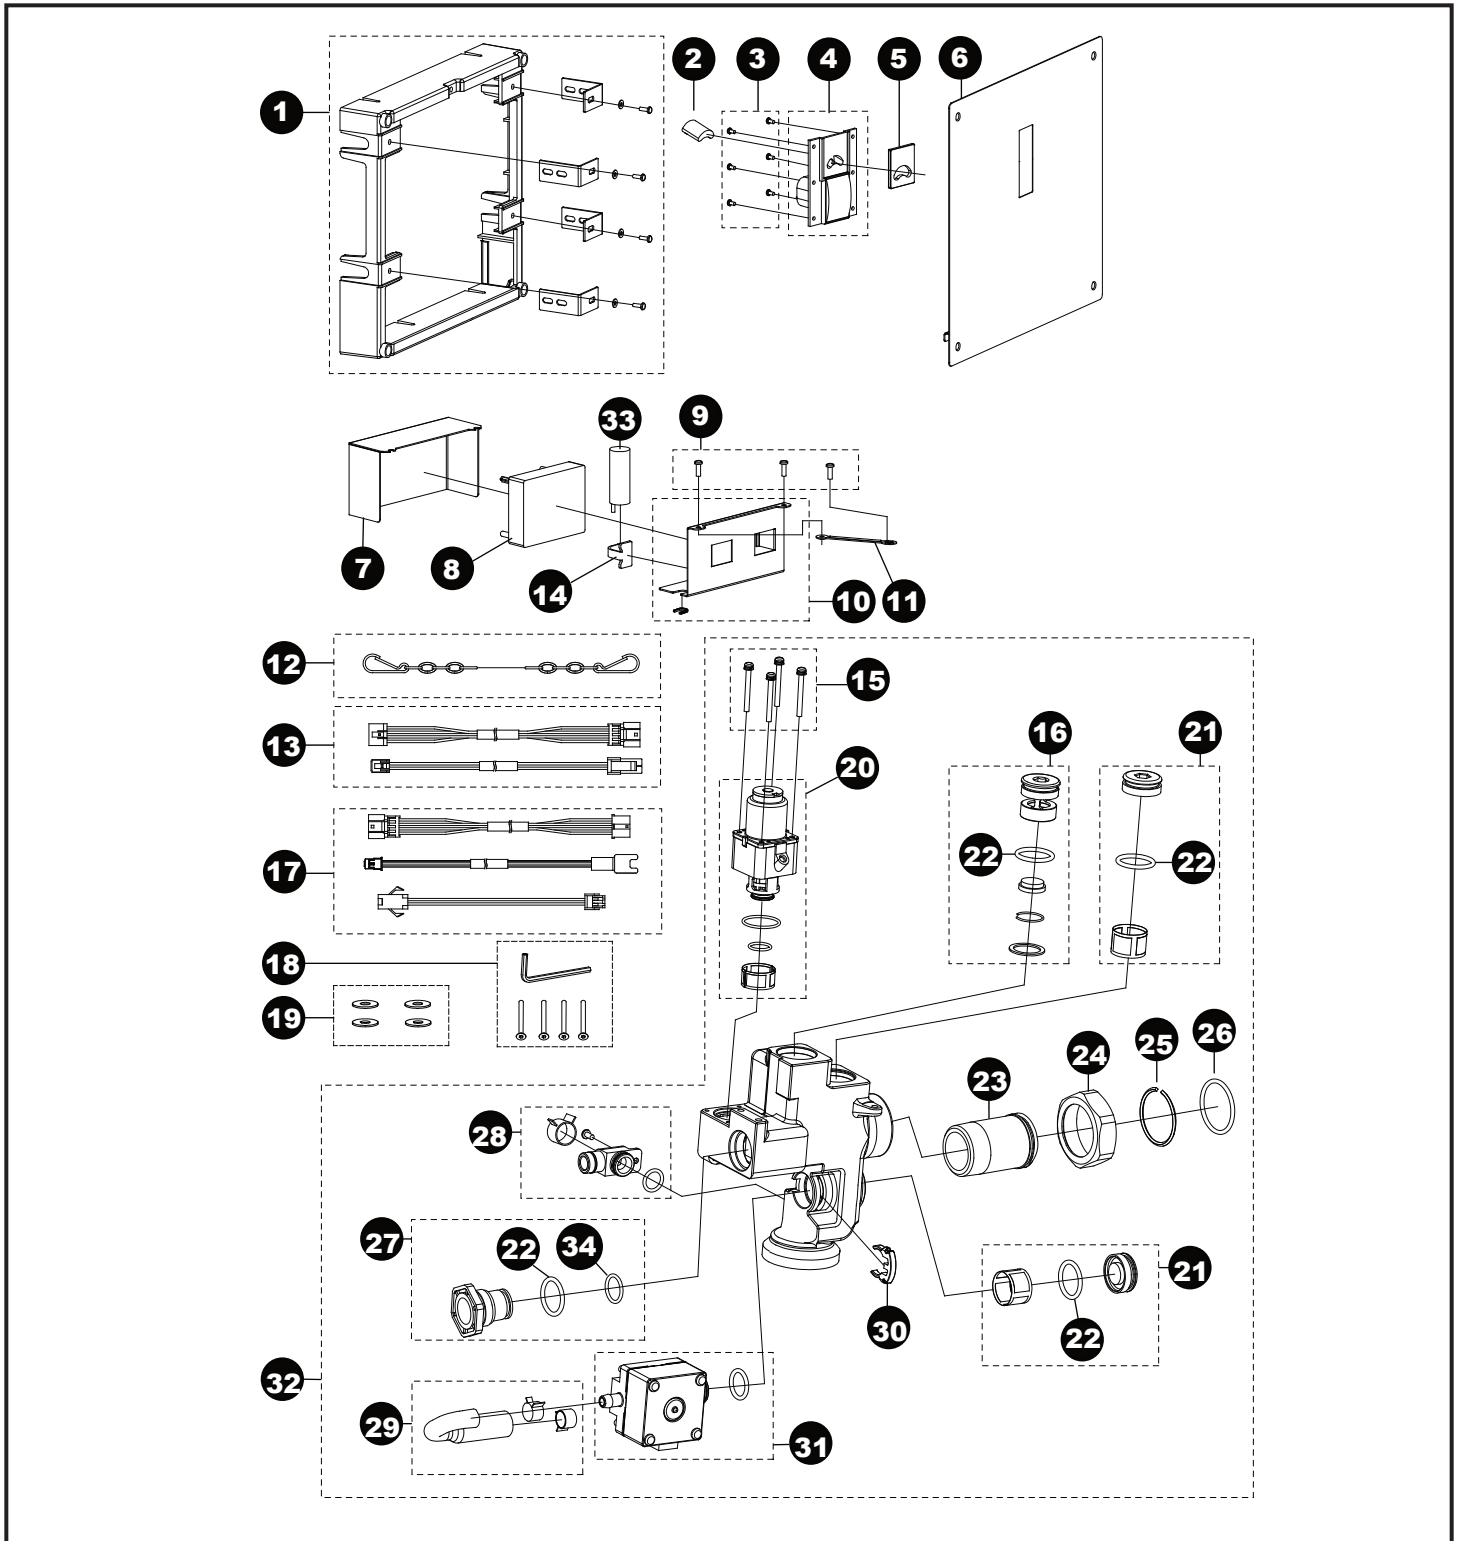

TEU2UAR(X)#SS
TEU2UA(X)11#SS
TEU2UA12#SS

EcoPower® Flush Valve,
Urinal, Concealed Large, 0.125 Gpf

TEU2UAR(X)#SS
 TEU2UA(X)11#SS
 TEU2UA12#SS

**EcoPower® Flush Valve,
 Urinal, Concealed Large, 0.125 Gpf**

Item	Part	Description
1	TH559EDV341	Wall frame assy, large cover
2	THP3187	Sensor unit
3	THP3215	Screw, touch button (6/bag)
4	THP3214	Touch button assy
5	THP3213	Glass, sensor window, concealed w/o film
6	THP3211	Cover plate, large
7	THP3216	Cover, controller box
8	THP3200	Controller unit
9	THP3204	M4X8 screw, cover, valve (5/bag)
10	THP3217	Housing, controller
11	THP3218	Mount stay, controller box
12	TH559EDV345	Chain, cover plate
13	THP3221	Wire harness, controller (2/bag)
14	TH559EDV517	Clamp set (10/bag)
15	THP3192	Screw, solenoid valve unit (4/bag)
16	THP3195	Regulator unit
	THP3195X	Regulator unit for Reclaimed Water
17	THP3209	Extension harness (3 type/bag)
18	THP3233	Screw w/wrench set, concealed
19	THP3219	Washer, plastic (4/bag)
20	THP3191R	Solenoid unit & diaphragm assy
21	THP3007	Primary filter set
	THP3007X	Primary filter set for Reclaimed Water
22	THP3013	O-ring, cap (10/bag)
23	TH305SV114	Tailpiece
24	TH305SV113	Nut, tailpiece, coupling nut
25	TH305SV105	Locking ring set, tailpiece (10/bag)
26	TH305SV106	O-ring, tailpiece (10/bag)
27	THP3220	Plug
28	THP3011	Hose adapter, EcoPower generator, pint
29	THP3012	Hose set, EcoPower generator, pint
30	THP3194	Clip, retainer (1/bag)
31	THP3193	EcoPower generator, pint, w/o o-ring
32	THP3227	Valve assy, concealed, pint
	THP3227X	Valve assy, concealed, pint for Reclaimed Water
33	THP3053	Back-up battery
34	THP3242	O-ring (1/bag)

Vacuum Breaker Sets

- VB13RB-11 Back Spud, 3/4" Outlet, Concealed
- VB9CP-12 Top Spud, 3/4" Outlet, Exposed
- VB1311X#RB Back Spud, 3/4" Outlet, Exposed, for Reclaimed Water

Note: for additional information, refer to the individual vacuum breaker parts sheets.