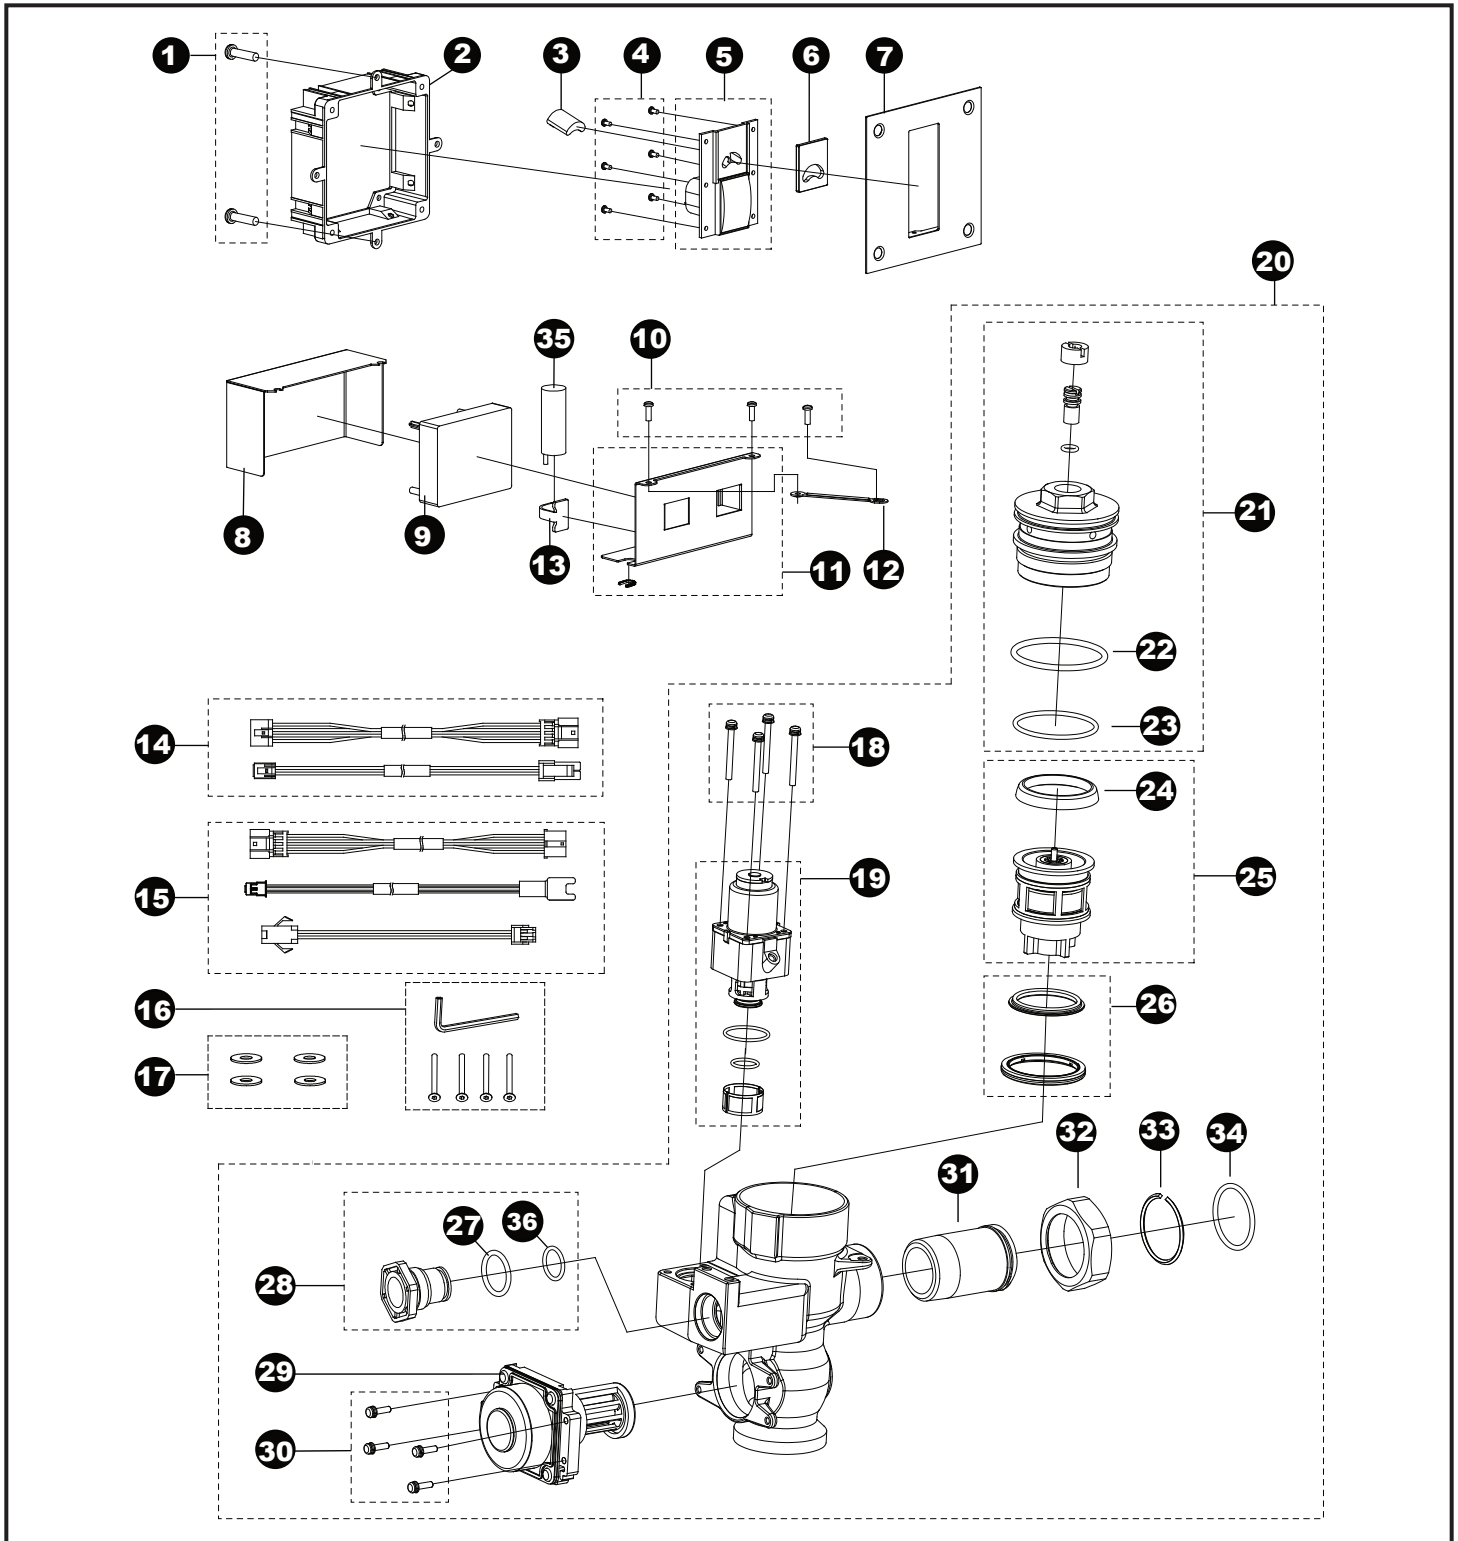

**EcoPower® Flush Valve,  
Urinal, Concealed Small - 0.5 Gpf**

TEU3LAR(X)#SS  
TEU3LA(X)11#SS  
TEU3LA12#SS  
TEU3LA(X)21#SS

**EcoPower® Flush Valve,  
Urinal, Concealed Small - 0.5 Gpf**

TEU3LAR(X)#SS  
TEU3LA(X)11#SS  
TEU3LA12#SS  
TEU3LA(X)21#SS

<b>Item</b>	<b>Part</b>	<b>Description</b>
1	THP3222	Screw, wooden screw (10/bag)
2	THP3210	Wall frame assy, small cover
3	THP3187	Sensor unit
4	THP3215	Screw, touch button (6/bag)
5	THP3214	Touch button assy, concealed
6	THP3213	Glass, sensor window, concealed
7	THP3212	Cover plate, small
8	THP3216	Cover, controller box, concealed
9	THP3198	Controller unit, A
10	THP3204	Screw, cover, valve (5/bag)
11	THP3217	Housing, controller, concealed
12	THP3218	Mount stay, controller box
13	TH559EDV517	Clamp set (10/bag)
14	THP3221	Wire harness,controller (2/bag)
15	THP3209	Extension harness (3 type/bag)
16	THP3233	Screw w/wrench set
17	THP3219	Washer, plastic (4/bag)
18	THP3192	Screw (4/bag)
19	THP3190R	Solenoid unit & diaphragm assy
20	THP3228	Valve assy, concealed, urinal
	THP3228X	Valve assy, concealed, urinal for Reclaimed Water
21	THP3188	Valve cap assembly
21	THP3188X	Valve cap assembly for Reclaimed Water
22	THP3189	O-ring, valve cap top (10/bag)
23	TH305SV112	O-ring, valve cap botm (10/bag)
24	TH305SV103	U-packing, piston (10/bag)
25	TH323V104R	Piston assembly
26	TH321	Seat packing set
27	THP3013	O-ring, cap (10/bag)
28	THP3220	Plug
29	THP3234	EcoPower generator, urinal
30	TH559EDV505	Screw, EcoPower generator
31	TH305SV114	Tailpiece
32	TH305SV113	Nut, tailpiece/angle stop
33	TH305SV105	Locking ring set, tailpiece (10/bag)
34	TH305SV106	O-ring, tailpiece/angle stop
35	THP3053	Back-up battery
36	THP3242	O-ring (1/bag)

**Vacuum Breaker Sets**

- VB13RB-11 Back Spud, 3/4" Outlet, Concealed
- VB9RB-12 Top Spud, 3/4" Outlet, Concealed
- VB13RB-21 Back Spud, 1-1/4" Outlet, Concealed
- VB1311X#RB Back Spud, 3/4" Outlet, Concealed for Reclaimed Water
- VB1321X#RB Back Spud, 1-1/4" Outlet, Concealed for Reclaimed Water