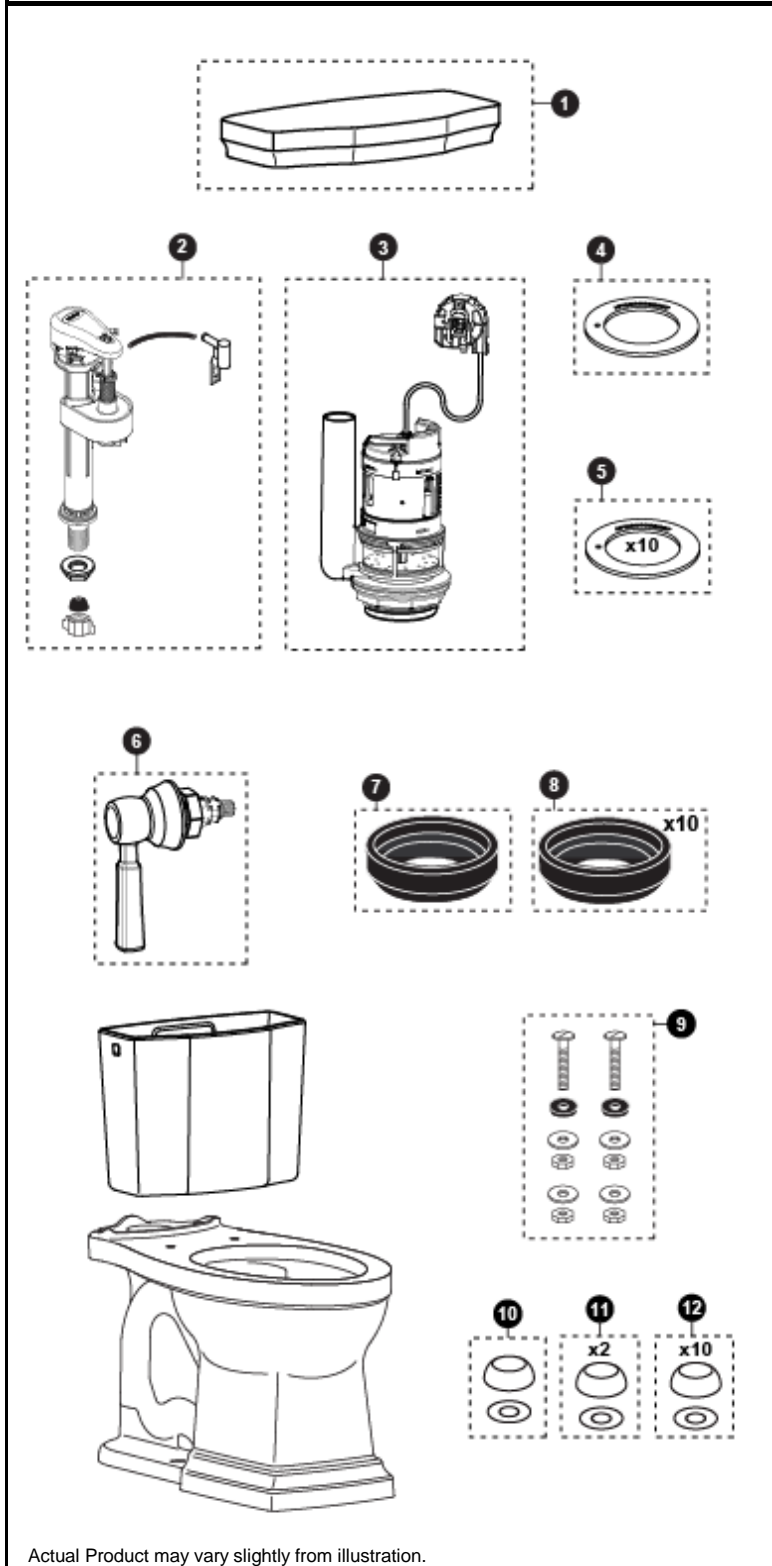

# CST404CUF, CST404CUFG & CST404CUFRG

CST404CUF  
C404CUF  
ST403U

CST404CUFG  
C404CUFG  
ST403U

CST404CUFRG  
C404CUFG  
ST403UR

## Promenade® II 1G 1.0 Gpf Toilet, Elongated, Tornado Flush™, Universal Height (including CeFiONtect™ & Right Hand Lever)

Item	Part	Description
1	TCU403CR#01	Tank Lid w/ gasket - Cotton
	TCU403CR#03	Tank Lid w/ gasket - Bone
	TCU403CR#11	Tank Lid w/ gasket - Colonial White
	TCU403CR#12	Tank Lid w/ gasket - Sedona Beige
	TCU403CR#51	Tank Lid w/ gasket - Ebony
2	TSU53A	Fill Valve
3	THU467	Drain Valve
	THU491	Drain Valve for Right Hand
4	THU474	Seal Gasket (1 piece)
5	THU475	Seal Gasket (10 pieces)
6	THU466#CP	Trip Lever Handle - Chrome Plated
	THU466#01	Trip Lever Handle - Cotton
	THU466#BN	Trip Lever Handle - Brushed Nickel
	THU466#PN	Trip Lever Handle - Polished Nickel
	THU493#CP	Trip Lever Handle - Chrome Plated Right Hand
7	9BU024E	Tank to Bowl Gasket
8	THU131	Tank to Bowl Gasket (10 pieces)
9	TSU01D	Tank Mounting Kit
10	THU044#01	Bolt Cap Set - Cotton (1 set)
	THU044#03	Bolt Cap Set - Bone (1 set)
	THU044#11	Bolt Cap Set - Colonial White (1 set)
	THU044#12	Bolt Cap - Sedona Beige (1 set)
	THU044#51	Bolt Cap - Ebony (1 set)
11	THU044S#01	Bolt Cap - Cotton (2 set)
	THU044S#03	Bolt Cap - Bone (2 set)
	THU044S#11	Bolt Cap - Colonial White (2 set)
	THU044S#12	Bolt Cap - Sedona Beige (2 set)
	THU044S#51	Bolt Cap - Ebony (2 set)
12	THU098#01	Bolt Cap & Base - Cotton (10 sets)
	THU098#03	Bolt Cap & Base - Bone (10 sets)
	THU098#11	Bolt Cap & Base - Colonial White (10 sets)
	THU098#12	Bolt Cap & Base - Sedona Beige (10 sets)
	THU098#51	Bolt Cap & Base - Ebony (10 sets)

#### Bowl

(C)Bowl  
(404) Model

Actual Product may vary slightly from illustration.