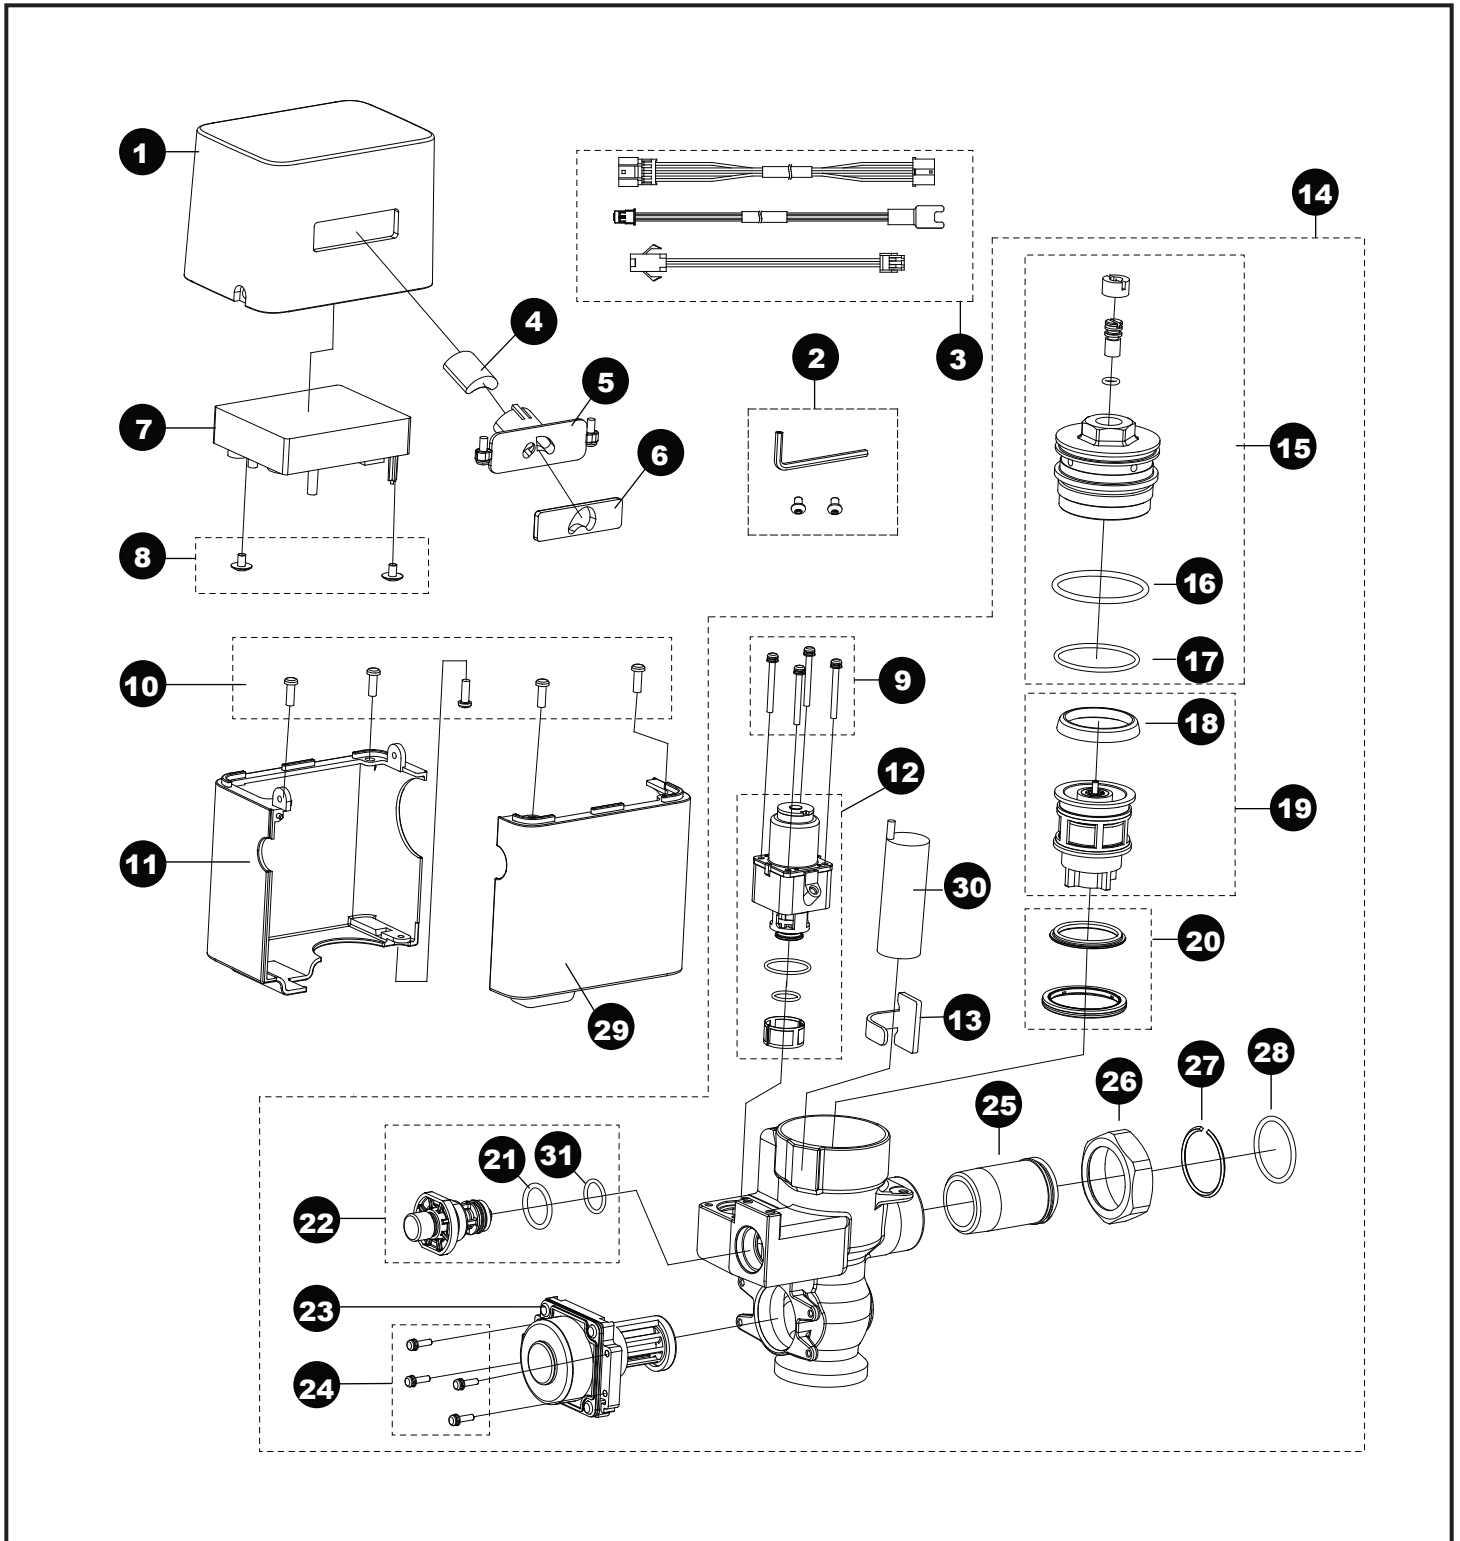

EcoPower® Flush Valve,  
Toilet, Exposed, 1.0 Gpf

**EcoPower® Flush Valve,  
Toilet, Exposed, 1.0 Gpf**

<b>Item</b>	<b>Part</b>	<b>Description</b>
1	THP3201#CP	Cover, top
2	THP3232	Screw w/wrench set, exposed
3	THP3209	Extension harness (3 type/bag)
4	THP3187	Sensor unit
5	THP3205	Bracket, sensor w/screw (15D)
6	THP3207	Glass, sensor window, exposed
7	THP3280	Controller unit, E
8	THP3208	Screw, controller mount (2/bag)
9	THP3192	Screw (4/bag)
10	THP3204	Screw, cover, valve (5/bag)
11	THP3203#CP	Cover, lower, B
12	THP3190R	Solenoid unit & diaphragm assy
13	TH559EDV517	Clamp set (10/bag)
14	THP3281	Valve bodyassy, exposed, toilet
	THP3223X	Valve bodyassy, exposed, toilet for Reclaimed Water
15	THP3188	Valve cap assembly
	THP3188X	Valve cap assembly for Reclaimed Water
16	THP3189	O-ring, valve cap top (10/bag)
17	TH305SV112	O-ring, valve cap botm (10/bag)
18	TH305SV103	U-packing, piston (10/bag)
19	TH323V104R	Piston assembly
20	TH321	Seat packing set
21	THP3013	O-ring, screen nut (10/bag)
22	TH559EDV506	Push button assembly
23	TH559EDV503	EcoPower generator, toilet
24	TH559EDV505	Screw, EcoPower generator
25	TH305SV114	Tailpiece
26	TH305SV113	Nut, tailpiece/angle stop
27	TH305SV105	Locking ring set, tailpiece (10/bag)
28	TH305SV106	O-ring, tailpiece (10/bag)
29	THP3202#CP	Cover, lower, A
30	THP3053	Back-up battery
31	THP3242	O-ring (1/bag)

## Vacuum Breaker Sets

VB9CP-32 Top Spud, 1-1/2" Outlet, Exposed

VB0932X#CP Top Spud, 1-1/2" Outlet, Exposed for Reclaimed Water

Note: For additional information, refer to the individual vacuum breaker parts sheets.