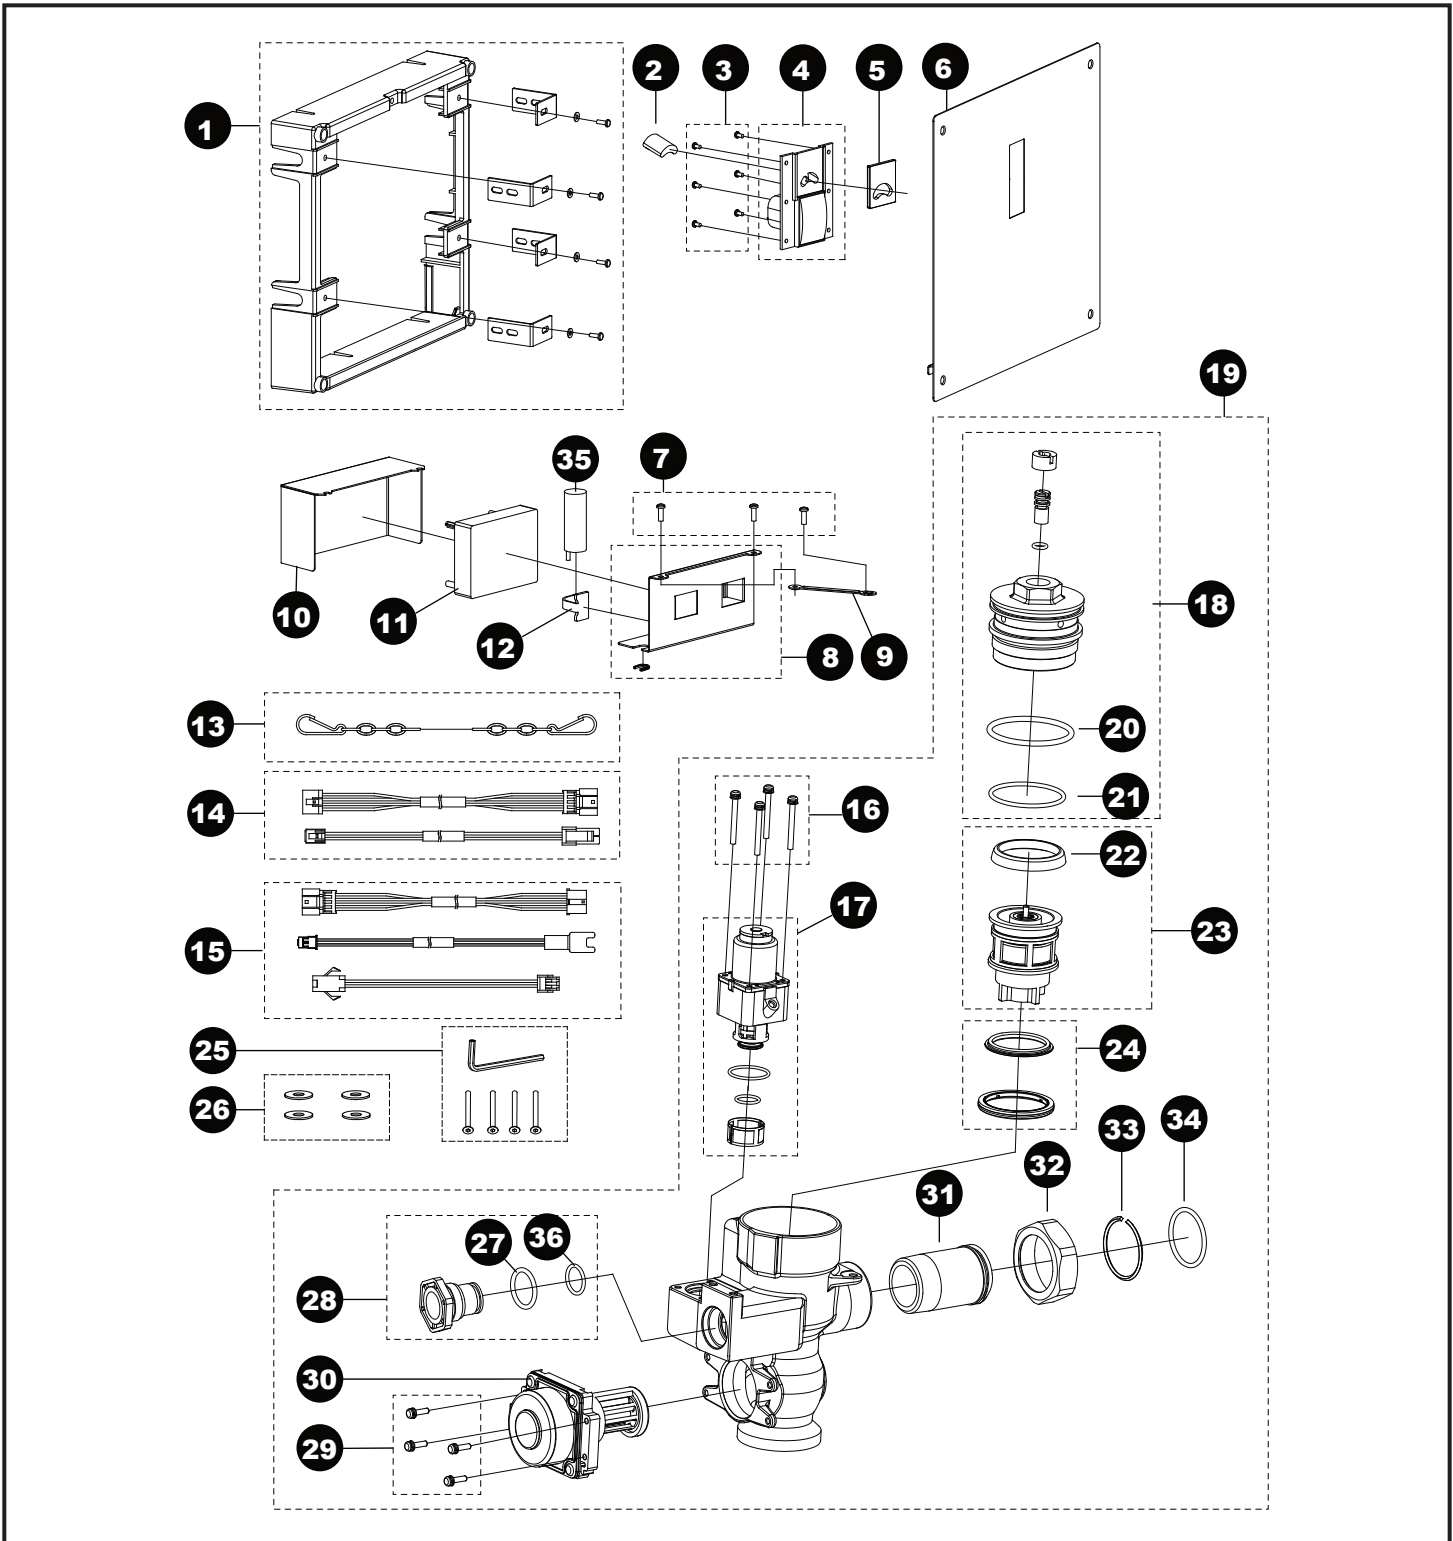

TET2UAR(X)#SS  
 TET2UA(X)31#SS  
 TET2UA(X)32#SS  
 TET2UA(X)33#SS

**EcoPower® Flush Valve,  
 Toilet, Concealed Large, 1.0 Gpf**

**EcoPower® Flush Valve,  
Toilet, Concealed Large, 1.0 Gpf**

TET2UAR(X)#SS  
 TET2UA(X)31#SS  
 TET2UA(X)32#SS  
 TET2UA(X)33#SS

<b>Item</b>	<b>Part</b>	<b>Description</b>
1	TH559EDV341	Frame assembly, large cover
2	THP3187	Sensor
3	THP3215	Screw, sensor bracket, concealed (6/bag)
4	THP3214	Bracket, sensor, w/ push button
5	THP3213	Glass, sensor window, concealed
6	THP3211	Cover plate, large
7	THP3204	Screws, valve body, cover (5/bag)
8	THP3217	Housing, controller, concealed
9	THP3218	Mount stay, controller box
10	THP3216	Cover, box, controller, concealed
11	THP3280	Controller unit, E
12	TH559EDV517	Clamp set (10/bag)
13	TH559EDV345	Chain, cover plate
14	THP3221	Harness, concealed (2 type/bag)
15	THP3209	Extension harness (3 type/bag)
16	THP3192	Screw, solenoid valve (4/bag)
17	THP3190R	Solenoid valve assembly
18	THP3188	Piston cap sub assembly
	THP3188X	Piston cap sub assembly for Reclaimed Water
19	THP3282	Valve body assy, concealed, toilet
	THP3226X	Valve body assy, concealed, toilet for Reclaimed Water
20	THP3189	O-ring, piston cap, top, large (10/bag)
21	TH305SV112	O-ring, valve cap botm (10/bag)
22	TH305SV103	U-packing, piston (10/bag)
23	TH323V104R	Piston assembly
24	TH321	Seat packing set
25	THP3233	Screw w/wrench set
26	THP3219	Washer, plastic (4/bag)
27	THP3013	O-ring, cap (10/bag)
28	THP3220	Plug
29	TH559EDV505	Screw, EcoPower generator (4/bag)
30	TH559EDV503	EcoPower generator, toilet
31	TH305SV114	Tailpiece
32	TH305SV113	Nut, tailpiece/angle stop
33	TH305SV105	Locking ring set, tailpiece (10/bag)
34	TH305SV106	O-ring, tailpiece (10/bag)
35	THP3053	Back-up battery
36	THP3242	O-ring (1/bag)