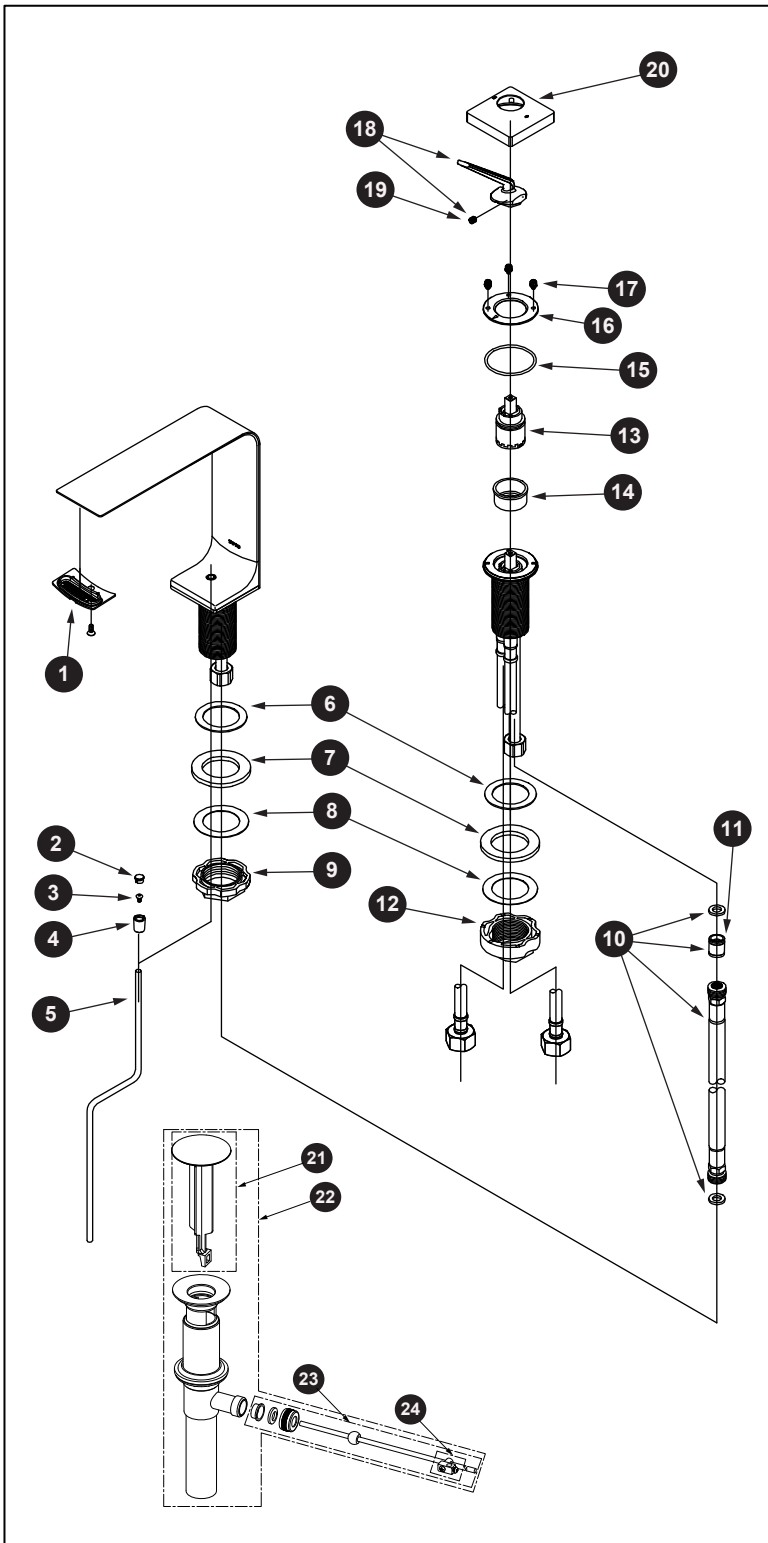

ZL Single Handle Lavatory Faucet (M)

Item	Part	Description
1	THP5347	Spout Unit
2	THP5348	Rod Lid
3	THP5349	Set Screw
4	THP5350	Push Button
5	THP5352	Drain Lift Rod
6	THP5353	Rubber Gasket
7	THP5354	Rubber Gasket
8	THP5355	Slip Washer
9	THP5356	Collar Nut
10	THP5357	Hose
11	THP5358	Flow Regulator
12	THP5359	Diverter Collar Nut
13	THP5114	Cartridge
14	THP5360	Valve Cap
15	THP5361	O-Ring
16	THP5362	Valve Plate
17	THP5363	Set Screw, 1pc
18	THP5364	Handle Set
19	THP5346	Set Screw
20	THP5366	Escutcheon
21	THP5128#CP	Plunger
22	THP5129#CP	Drain Assembly
23	THP5123	Pivot Arm and Bushings
24	THP5124	Drain Lift Rod Connecting Part