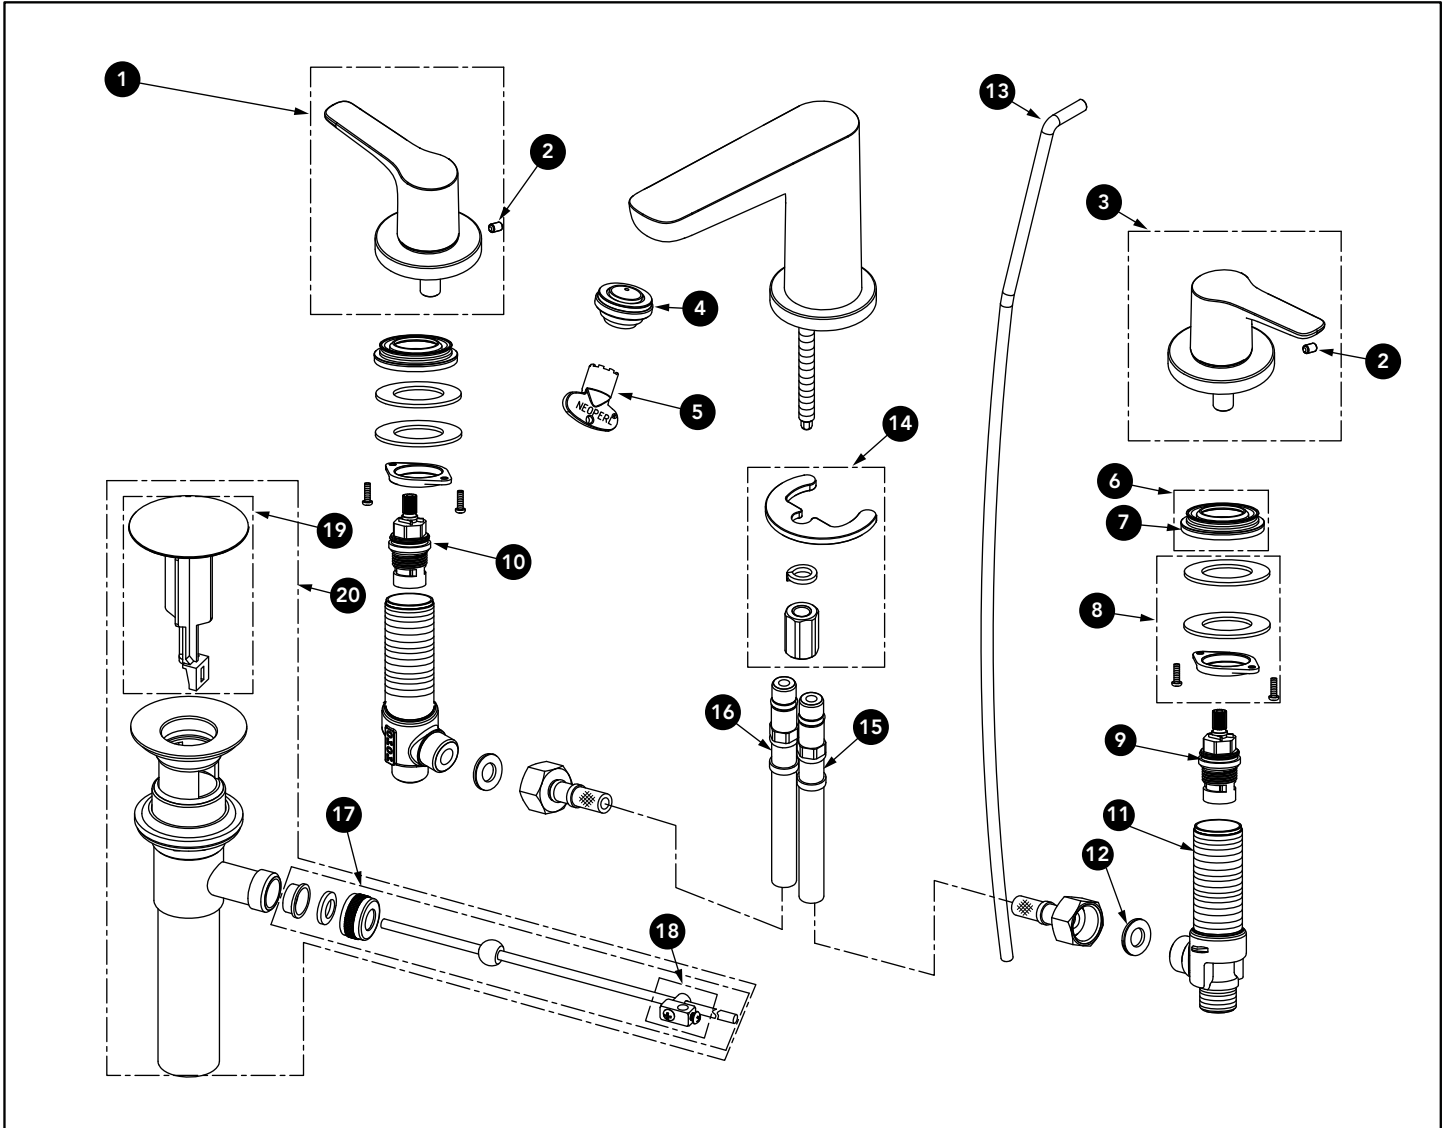

GS Widespread Lavatory Faucet

\* Please specify finish when ordering

Item	Part	Description
1*	THP5174#\$\$	Handle (HOT)
2	THP4365	Set Screw
3*	THP5176#\$\$	Handle (COLD)
4	THP5164	Aerator
5	THP5118	Aerator Key
6	THP5165	Collar
7	THP5166	Foam Gasket
8	THP5167	Rubber Gasket + Metal Washer + Mounting Nut + Mounting Screws
9	THP5168	Cartridge (COLD)
10	THP5169	Cartridge (HOT)
11	THP5170	Valve Body
12	THP5171	Gasket
13*	THP5119#\$\$	Drain Lift Rod
14	THP5120	Spout Mounting Hardware
15	THP5172	Supply Hose (COLD)
16	THP5173	Supply Hose (HOT)
17	THP5123	Pivot Arm+Bushings
18	THP5124	Drain Lift Rod Connecting Part
19*	THP5125#\$\$	Plunger
20*	THP5126#\$\$	Drain Assembly

LEGEND
\$\$ = Denotes Finish
#CP = Polished Chrome
#BN = Brushed Nickel
#PN = Polished Nickel