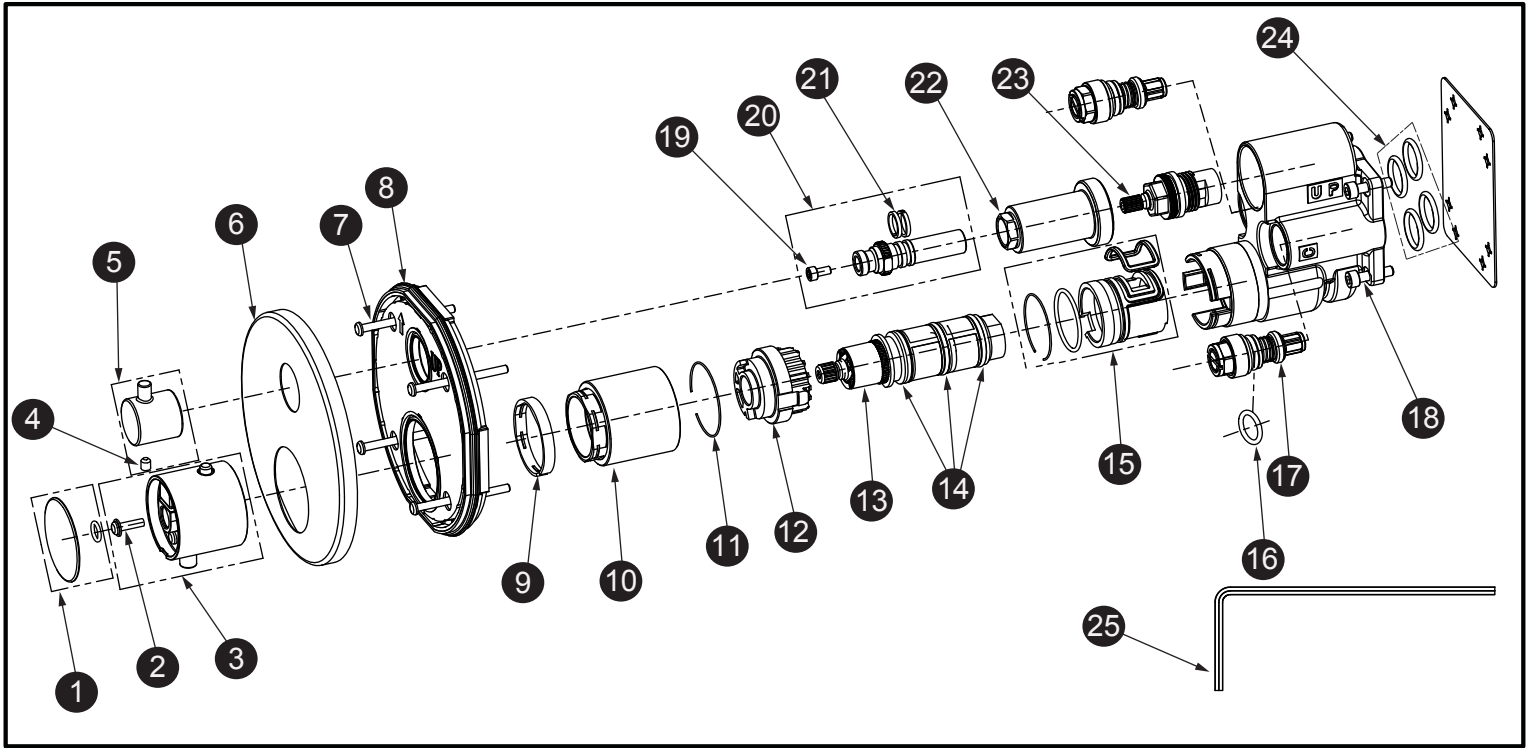

Thermostatic w/ Volume Control Valve (Round)

* Please specify finish when ordering

Item	Part	Description
1*	THP5215#\$\$	Handle Cap
2	THP5216	Screw
3*	THP5217#\$\$	Temperature Control Handle
4	THP5233	Set Screw
5*	THP5234#\$\$	Diverter Handle
6*	THP5235#\$\$	Trim
7	THP5219	Screw (4pcs/pkg)
8	THP5236	Lining Plate
9	THP5221	Snap Ring
10*	THP5222#\$\$	Cartridge Sleeve
11	THP5223	Snap Ring
12	THP5224	Temperature Limiter
13	THP5225	Thermostat Cartridge
14	THP5226	O-Ring (3pcs/pkg)
15	THP5227	Inner Sleeve
16	THP5229	O-Ring
17	THP5228	Service Stop
18	THP5230	Hex Screw (4pcs/pkg)
19	THP5237	Hex Screw
20	THP5238	Volume Control Stem Set
21	THP5239	O-Ring
22*	THP5240#\$\$	Diverter Sleeve
23	THP5241	Cartridge
24	THP5231	O-Ring (4pcs/pkg)
25	THP5232	Hex Wrench

LEGEND
\$\$ = Denotes Finish
#CP = Polished Chrome
#BN = Brushed Nickel
#PN = Polished Nickel