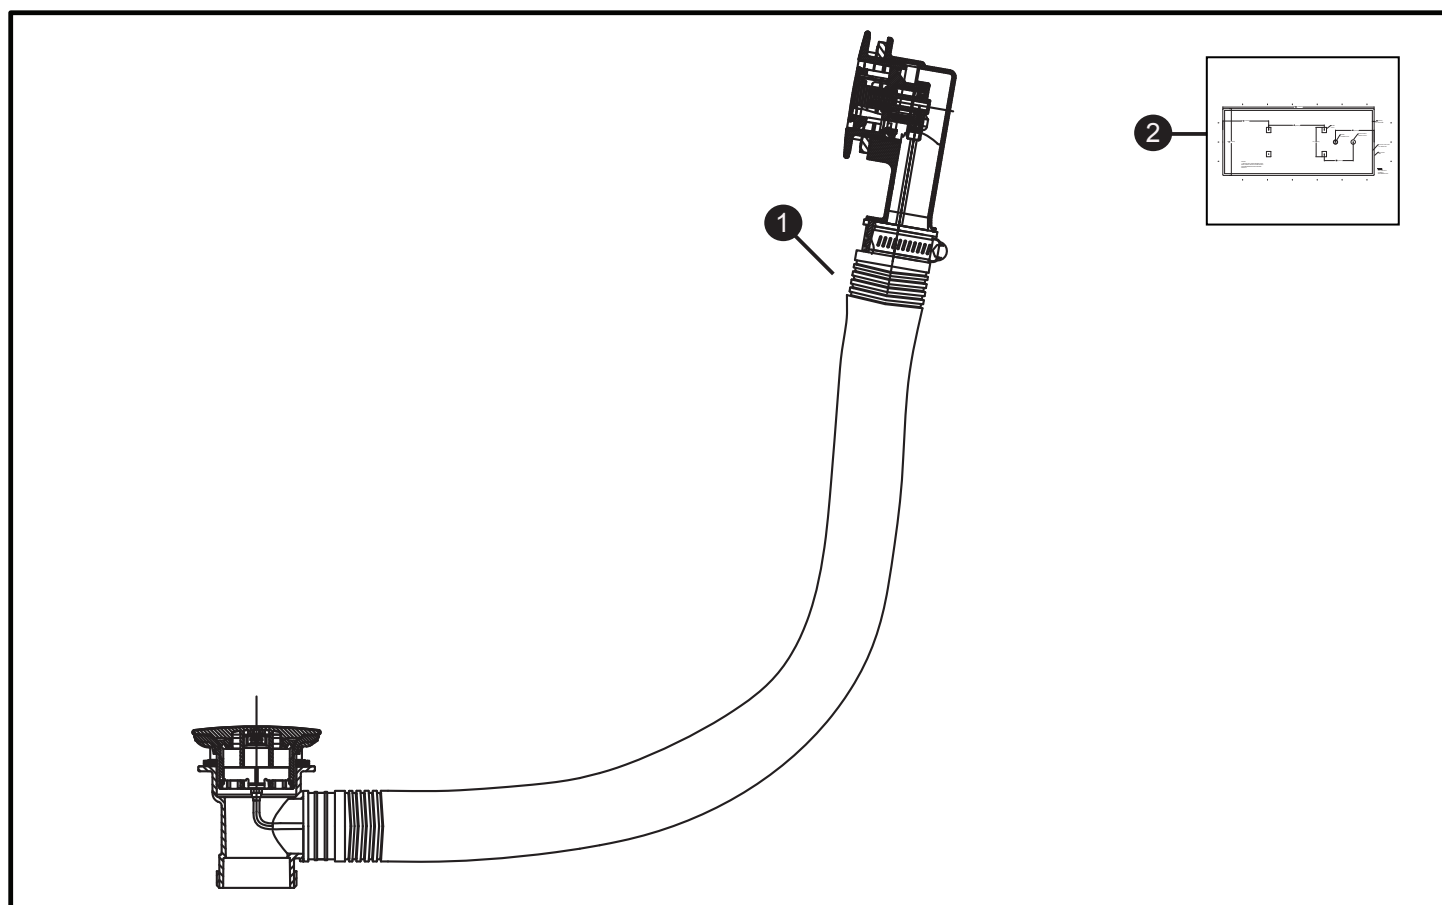

Flotation Drop-In 1700 Bathtub

Item	Part	Description
1	THU5342	Drain
2	OGU5094	Template