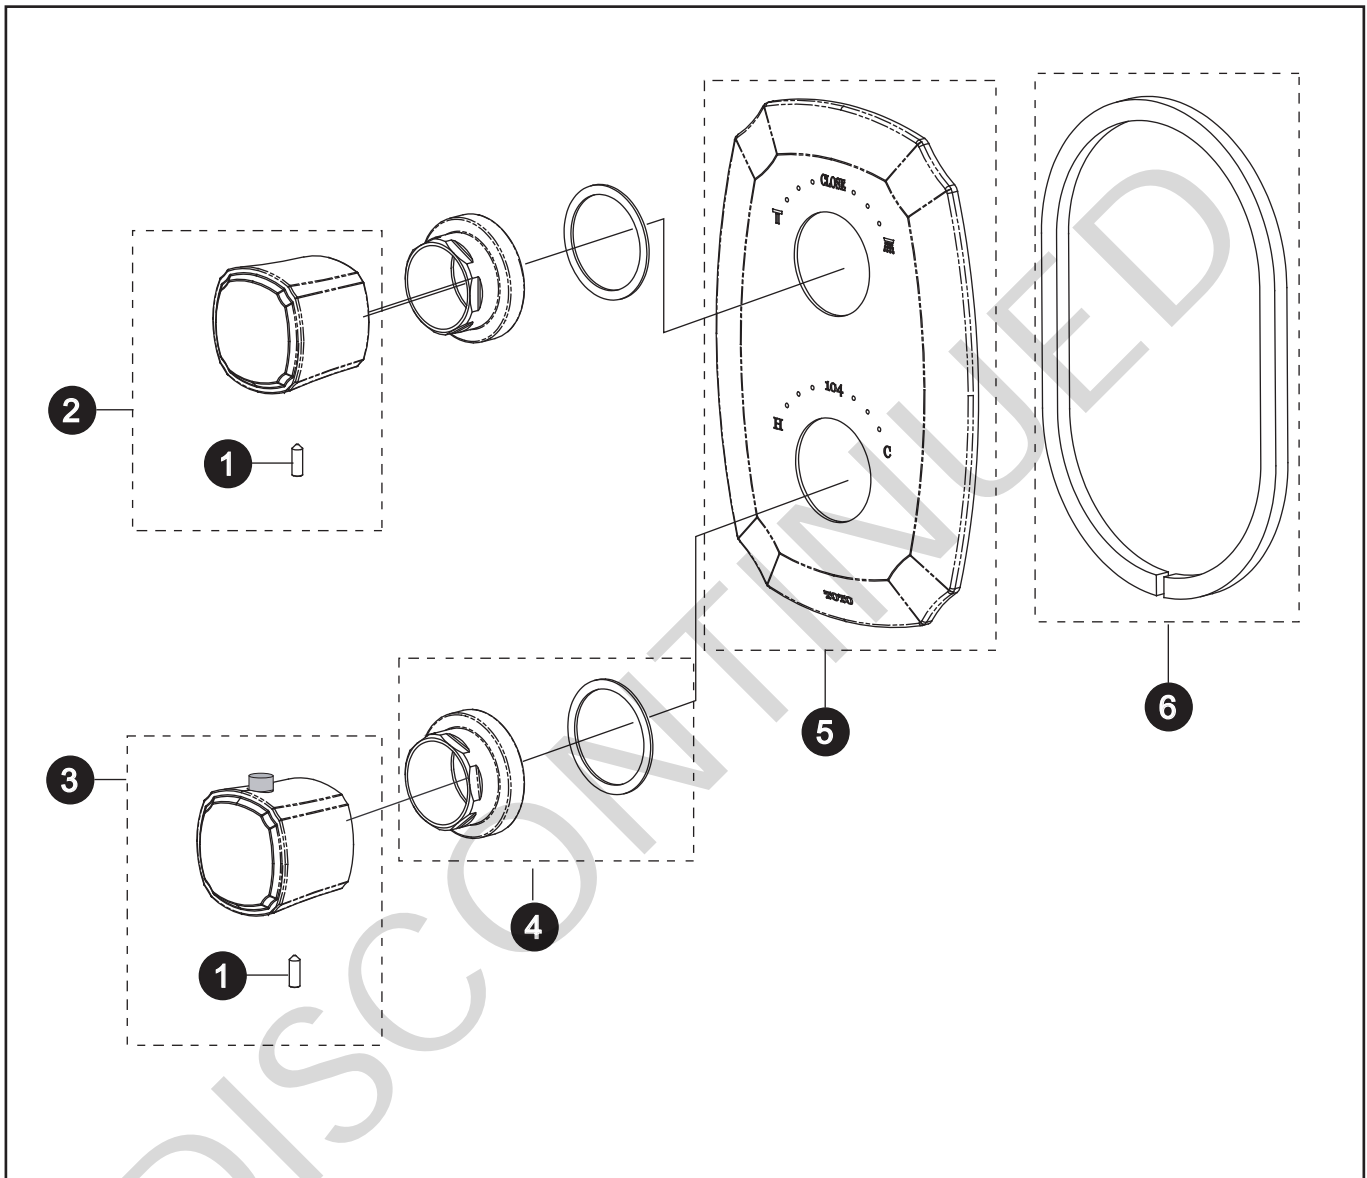

**Guinevere™
Thermostatic Mixing Valve Trim
With Dual Volume Control**

LEGEND	
\$\$ = DENOTES FINISH	
#CP - Polished Chrome	
#BN - LifeKoat Brushed Nickel	
#PN - LifeKoat Polished Nickel	
#PB - LifeKoat Polished Brass	

Item	Part	Description
1	THP4051	SET SCREW
2	THP4103#\$\$	VOLUME CONTROL KNOB
3	THP4104#\$\$	TEMPERATURE CONTROL KNOB
4	THP4105#\$\$	ESCUTCHEON
5	THP4108#\$\$	FACE PLATE
6	THP4107	FOAM GASKET