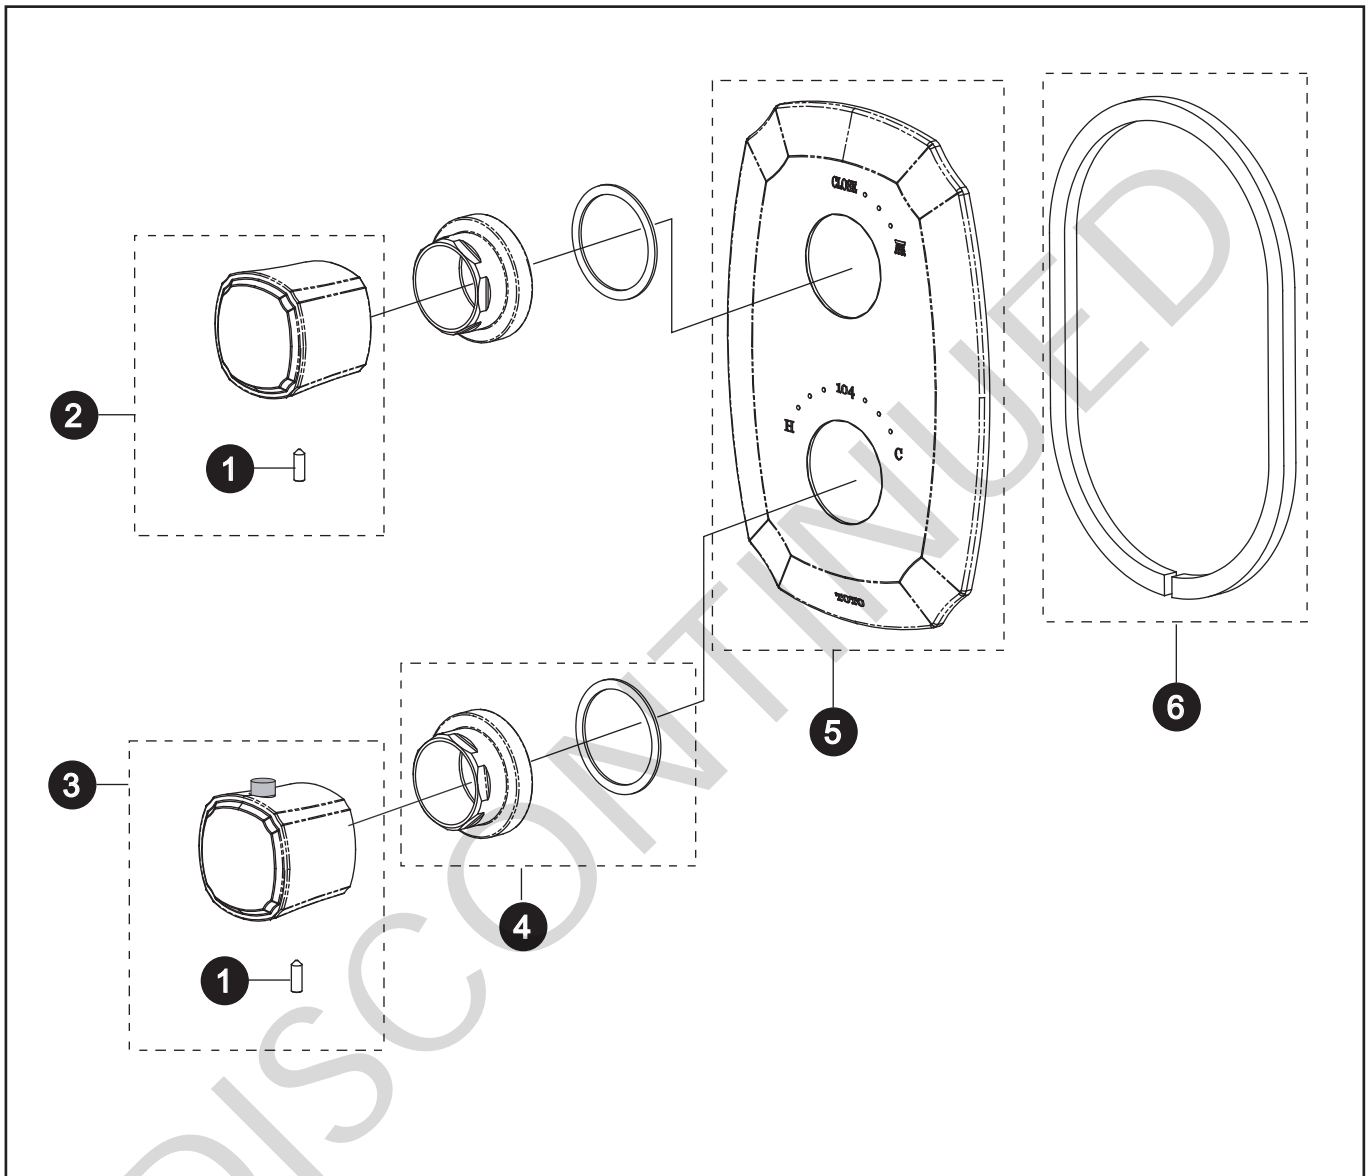

Guinevere™ Thermostatic Mixing Valve Trim With Single Volume Control

LEGEND	
\$\$ = DENOTES FINISH	
#CP - Polished Chrome	
#BN - LifeKoat Brushed Nickel	
#PN - LifeKoat Polished Nickel	
#PB - LifeKoat Polished Brass	

Item	Part	Description
1	THP4051	SET SCREW
2	THP4103#\$\$	VOLUME CONTROL KNOB
3	THP4104#\$\$	TEMPERATURE CONTROL KNOB
4	THP4105#\$\$	ESCUTCHEON
5	THP4106#\$\$	FACE PLATE
6	THP4107	FOAM GASKET