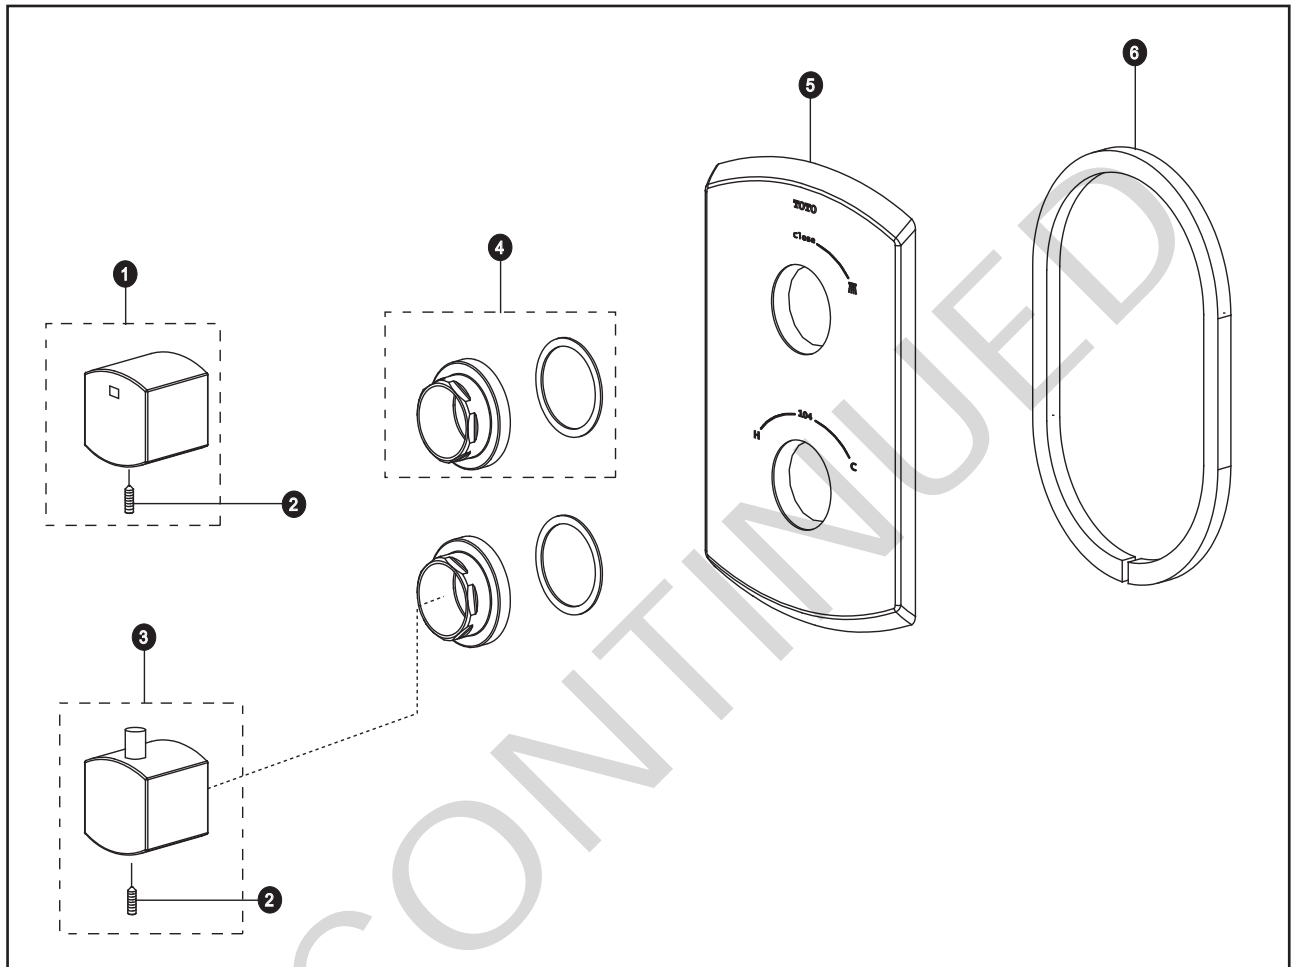

**Soirée™  
Thermostatic Mixing Valve Trim  
with Single Volume Control**

Item	Part	Description
------	------	-------------

1	THP4050#\$\$	Volume Control knob
2	THP4051	Set Screw
3	THP4052#\$\$	Temperature Control Knob
4	THP4053#\$\$	Escutcheon
5	THP4055#\$\$	Face Plate
6	THP4056	Foam Gasket

**LEGEND**

\$\$ = DENOTES FINISH

#CP - Polished Chrome

#BN - Brushed Nickel

#PN - Polished Nickel

#PB - Polished Brass