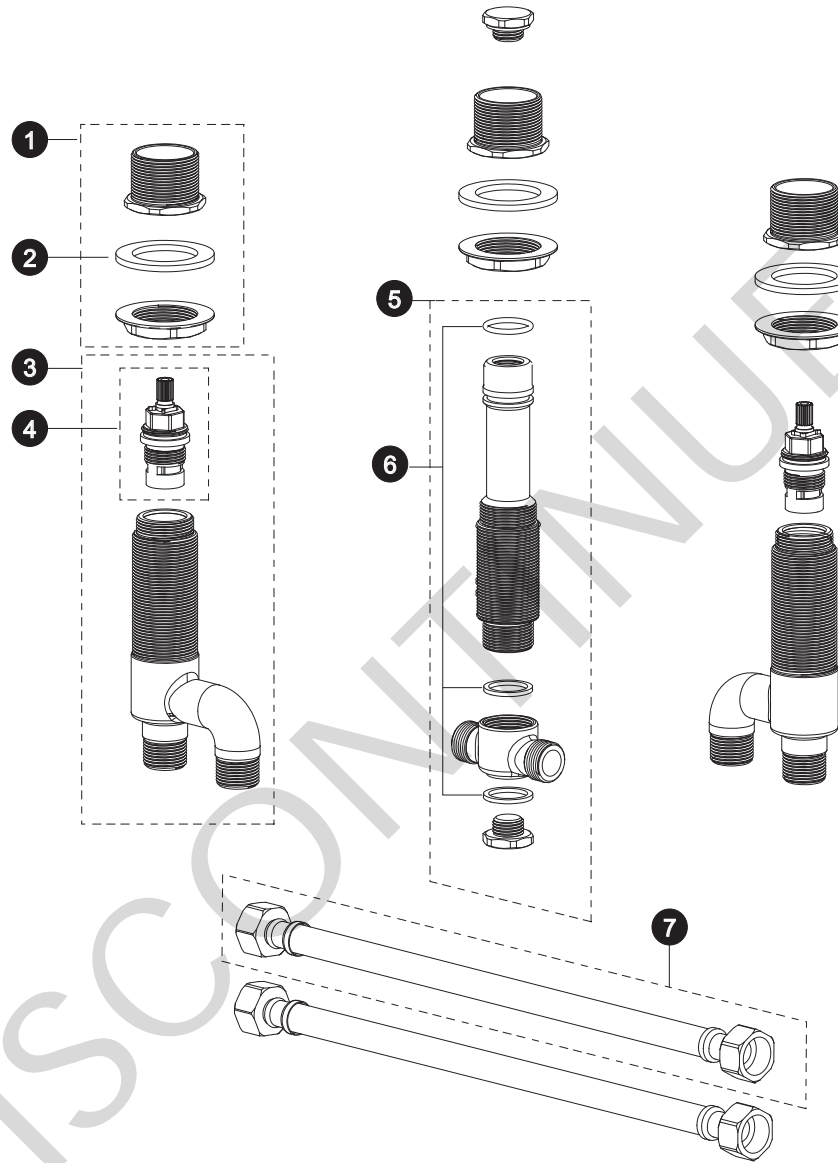

**Guinevere™  
Deck-mount Bath Faucet -  
Valve Only**

Item	Part	Description
1	THP4109	VALVE ADAPTER
2	THP4042	GASKET
3	THP4043	VALVE ASSEMBLY
4	THP4021	CERAMIC CARTRIDGE
5	THP4110	VALVE STEM
6	THP4047	O-RINGS & GASKETS
7	THP4049	FLEX HOSE