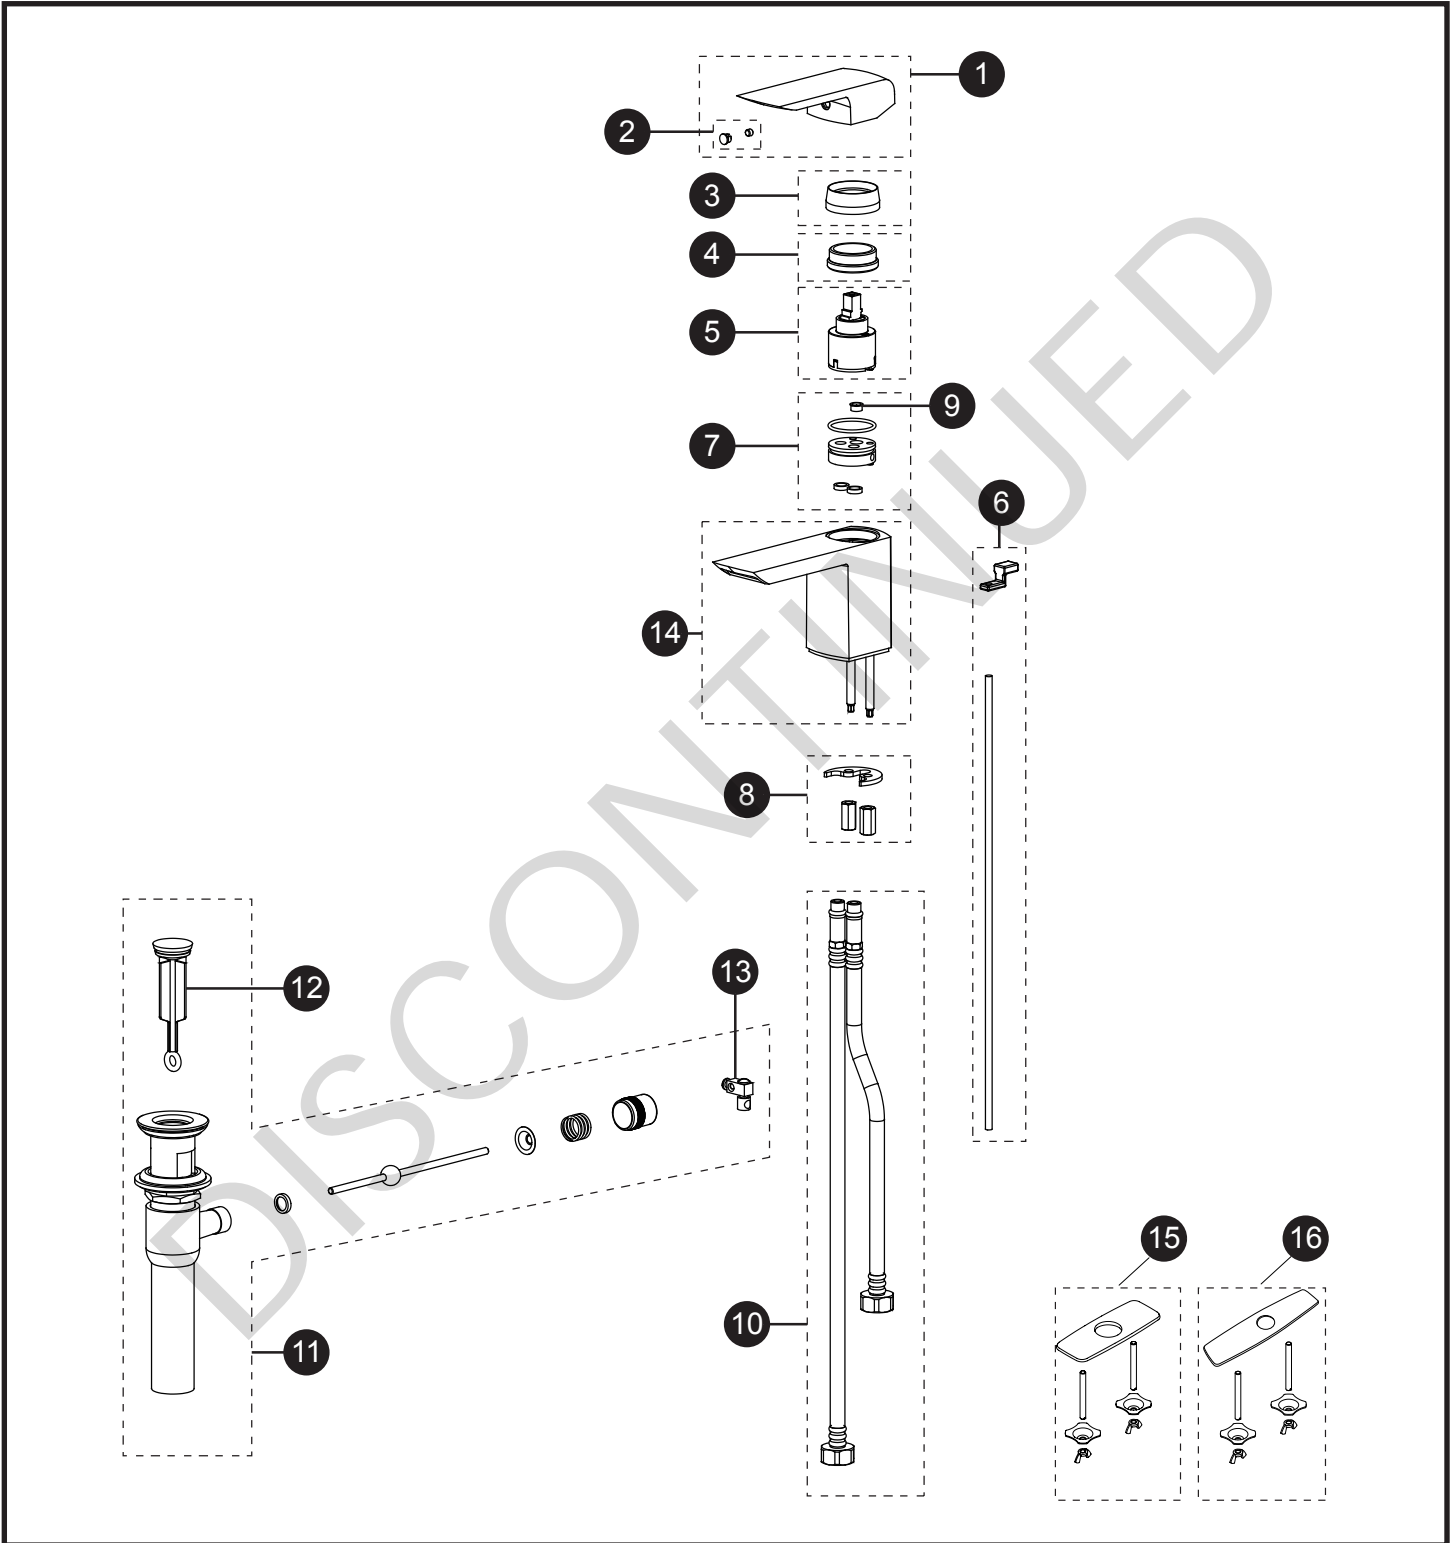

TL960SDLQ#\$\$
TL960SDLQR#\$\$
TL960SD12#\$\$

Soirée®

Single-Handle Lavatory Faucet

TL960SDLQ#\$\$
 TL960SDLQR#\$\$
 TL960SD12#\$\$

Soirée®

Single-Handle Lavatory Faucet

Item	Part	Description
1*	THP4000#\$\$	Handle
2*	THP4001#\$\$	Set screw & cap
3*	THP4002#\$\$	Valve cover
4	THP4003	Locking ring
5	THP4504	Ceramic cartridge
6*	THP4005#\$\$	Lift assembly
7	THP4421	Cartridge adapter, 1.5 gpm
	THP5086	Cartridge adapter, 1.2 gpm
8	THP4007	Retaining ring & lock
9	9AU4068	Flow regulator, 1.5 gpm
	THP5074	Flow regulator, 1.2 gpm
10	THP4407	Flex hoses
11*	THP4010#\$\$	Drain assembly
12*	THP4011#\$\$	Drain plunger
13	THP4012	Lift rod connector
14*	THP4422R#\$\$	Spout body
15*	THP3158#CP	Cover plate – 4”
16	THP3159#CP	Cover plate – 8”

* Please specify finish before ordering.

DISCONTINUED

LEGEND
\$\$ = Denotes Finish
#CP = Polished Chrome
#BN = Brushed Nickel
#PN = Polished Nickel