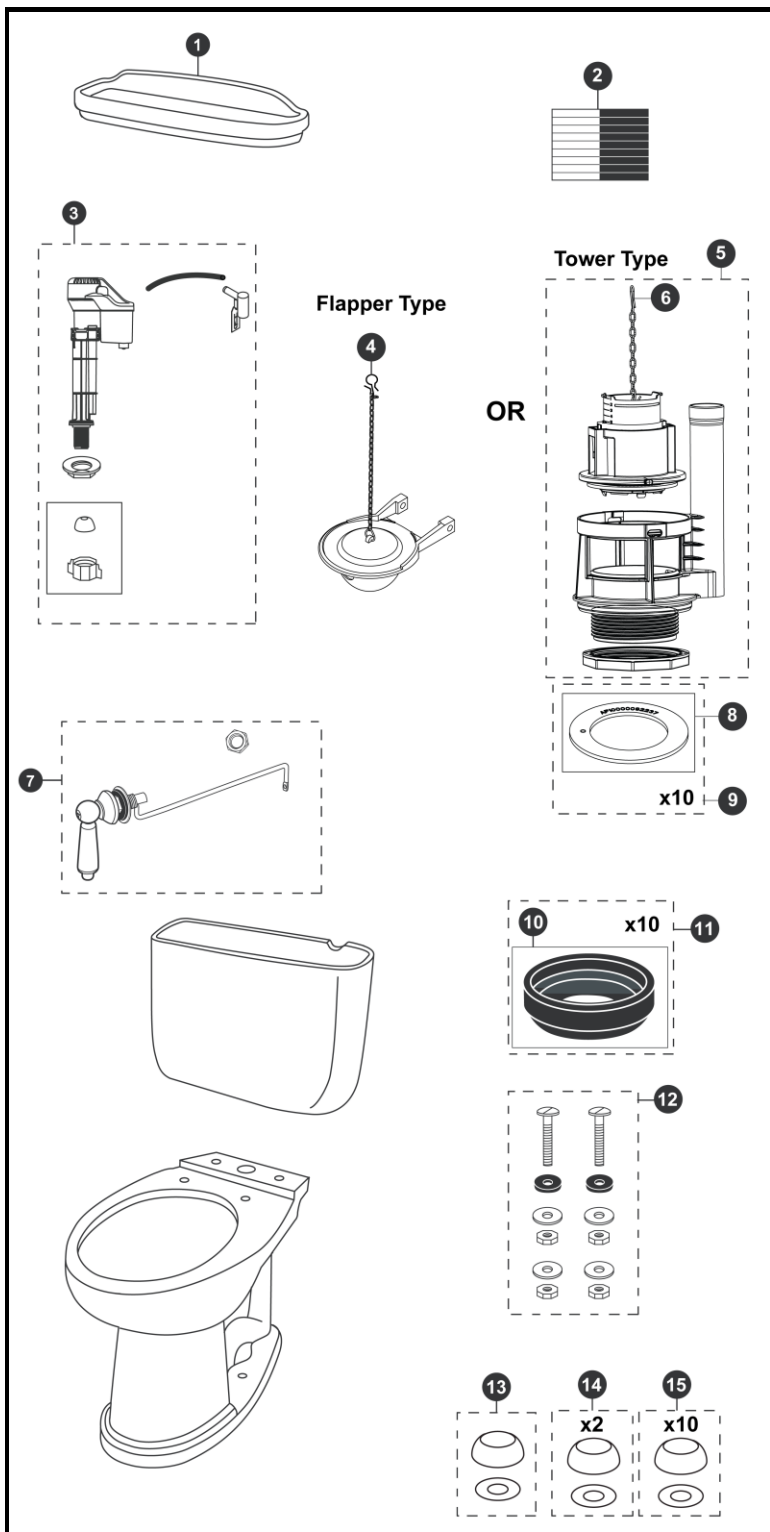

**Dartmouth®**  
**1.28 Gpf Toilet, Elongated**  
**E-MAX®, 12" Rough-In,**  
**Universal Height**

Item	Part	Description
1	TCU753CR#01	Tank Lid w/ Velcro Tape - Cotton
	TCU753CR#03	Tank Lid w/ Velcro Tape - Bone
	TCU753CR#11	Tank Lid w/ Velcro Tape - Colonial White
	TCU753CR#12	Tank Lid w/ Velcro Tape - Sedona Beige
	TCU753CR#51	Tank Lid w/ Velcro Tape - Sedona Beige
2	THU107	Velcro Tape
3	TSU708	Fill Valve
4	THU500S	Flapper w/ Chain
5	THU444.10D-A	Drain Valve for Tower Type
6	THU440-A	Flush Tower
7	THU141N#CP	Trip Lever - Chrome Plated
	THU141#PN	Trip Lever - Polished Nickel
	THU141#RB	Trip Lever - Oil Rubbed Bronze
	THU141#SB	Trip Lever - Satin Brass
8	THU407	Seal Gasket (1 piece)
9	THU370	Seal Gasket (10 pieces)
10	9BU024E	3" Tank to Bowl Gasket
11	THU131	Tank to Bowl Gaskets (10 pieces)
12	TSU01D	Tank Mounting Kit
13	THU044#01	Bolt Cap Set - Cotton (1 set)
	THU044#03	Bolt Cap Set - Bone (1 set)
	THU044#11	Bolt Cap Set - Colonial White (1 set)
	THU044#12	Bolt Cap Set - Sedona Beige
	THU044#51	Bolt Cap Set - Ebony
14	THU044S#01	Bolt Cap Sets - Cotton (2 pieces)
	THU044S#03	Bolt Cap Sets - Bone (2 pieces)
	THU044S#11	Bolt Cap Sets - Colonial White (2 pieces)
	THU044S#12	Bolt Cap Sets - Sedona Beige (2 pieces)
	THU044S#51	Bolt Cap Sets - Ebony (2 pieces)
15	THU098#01	Bolt Cap Sets - Cotton (20 pieces)
	THU098#03	Bolt Cap Sets - Bone (20 pieces)
	THU098#11	Bolt Cap Sets - Colonial White (20 pieces)
	THU098#12	Bolt Cap Sets - Sedona Beige (20 pieces)
	THU098#51	Bolt Cap Sets - Ebony (20 pieces)

**Note:**  
THU141 has Left Hand threads.

Product Number Explanations		
Two-Piece Toilet	Tank	Bowl
(CST) Gravity Type Toilet	(ST) Tank	(C) Bowl
(754) Model	(753) Model	(754) Model
(E) E-MAX®	(E) E-MAX®	(E) E-MAX®
(F) Universal Height		(F) Universal Height

Actual Product may vary slightly from illustration.