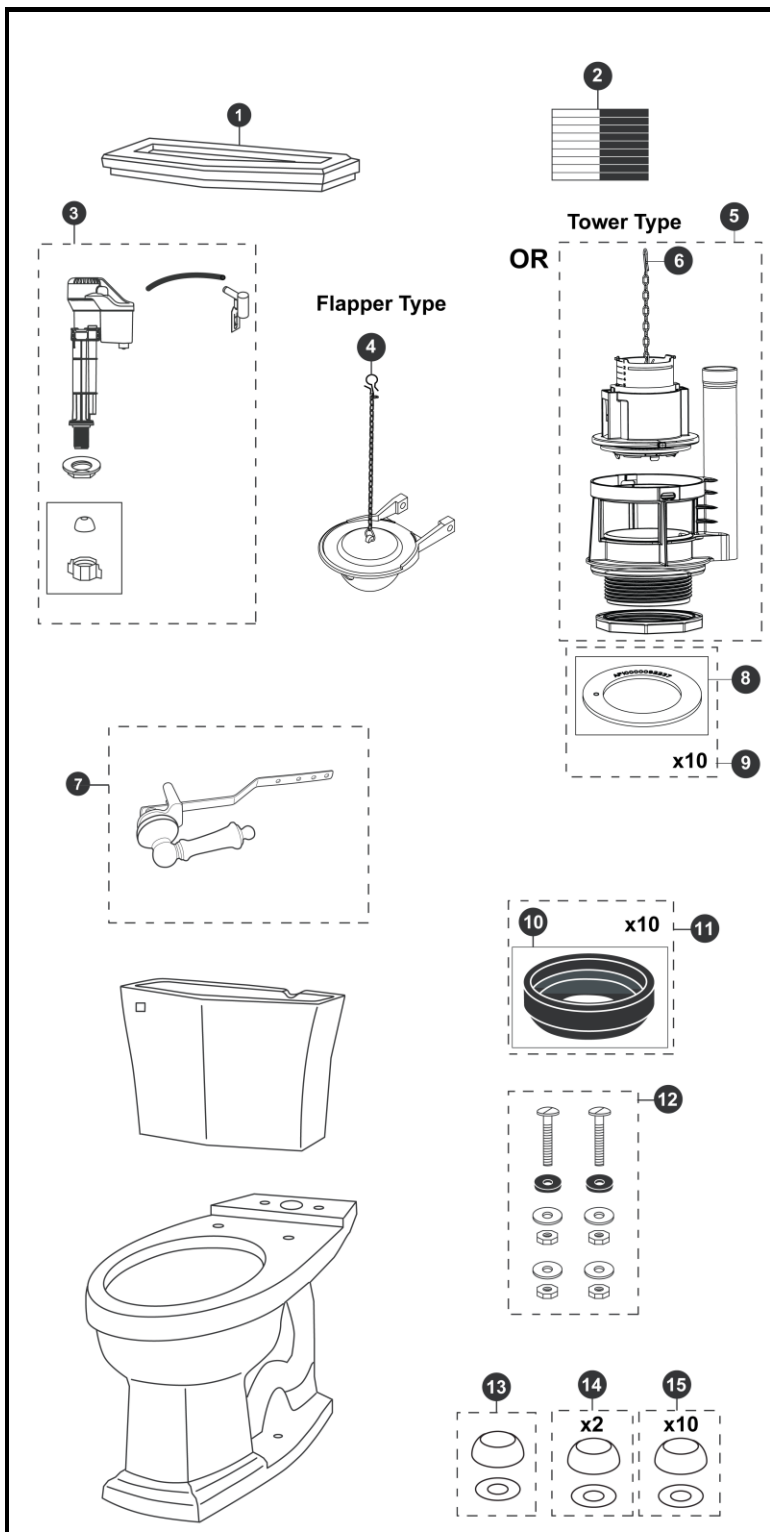

CST784EF
C784EF
ST784E
ST784EN

Clayton®
1.28 Gpf Toilet, Elongated,
E-MAX®, 12" Rough-In,
Universal Height

Item	Part	Description
1	TCU784CR#01	Tank Lid w/ Velcro Tape - Cotton
	TCU784CR#03	Tank Lid w/ Velcro Tape - Bone
	TCU784CR#11	Tank Lid w/ Velcro Tape - Colonial White
	TCU784CR#12	Tank Lid w/ Velcro Tape - Sedona Beige
	TCU784CR#51	Tank Lid w/ Velcro Tape - Ebony
2	THU107	Velcro Tape
3	TSU708	Fill Valve
4	THU500S	Flapper w/ Chain
5	THU444.15E-A	Drain Valve for Tower Type
6	THU440-A	Flush Tower
7	THU148#CP	Trip Lever - Chrome Plated
	THU148#BN	Trip Lever - Brushed Nickel
	THU148#PB	Trip Lever - Polished Brass
	THU148#PN	Trip Lever - Polished Nickel
	THU148#RB	Trip Lever - Oil Rubbed Bronze
	THU148#SB	Trip Lever - Satin Brass
8	THU407	Seal Gasket (1 piece)
9	THU370	Seal Gasket (10 pieces)
10	9BU024E	3" Tank to Bowl Gasket
11	THU131	Tank to Bowl Gaskets (10 pieces)
12	TSU01D	Tank Mounting Kit
13	THU044#01	Bolt Cap Set - Cotton (1 set)
	THU044#03	Bolt Cap Set - Bone (1 set)
	THU044#11	Bolt Cap Set - Colonial White (1 set)
	THU044#12	Bolt Cap Set - Sedona Beige
	THU044#51	Bolt Cap Set - Ebony
14	THU044S#01	Bolt Cap Sets - Cotton (2 pieces)
	THU044S#03	Bolt Cap Sets - Bone (2 pieces)
	THU044S#11	Bolt Cap Sets - Colonial White (2 pieces)
	THU044S#12	Bolt Cap Sets - Sedona Beige (2 pieces)
	THU044S#51	Bolt Cap Sets - Ebony (2 pieces)
15	THU098#01	Bolt Cap Sets - Cotton (20 pieces)
	THU098#03	Bolt Cap Sets - Bone (20 pieces)
	THU098#11	Bolt Cap Sets - Colonial White (20 pieces)
	THU098#12	Bolt Cap Sets - Sedona Beige (20 pieces)
	THU098#51	Bolt Cap Sets - Ebony (20 pieces)

Note:

Product Number Explanations		
Two-Piece Toilet	Tank	Bowl
(CST) Gravity Type Toilet	(ST) Tank	(C) Bowl
(784) Model	(784) Model	(784) Model
(E) E-Max®	(E) E-Max®	(E) E-MAX®
(F) Universal Height		(F) Universal Height

Actual Product may vary slightly from illustration.