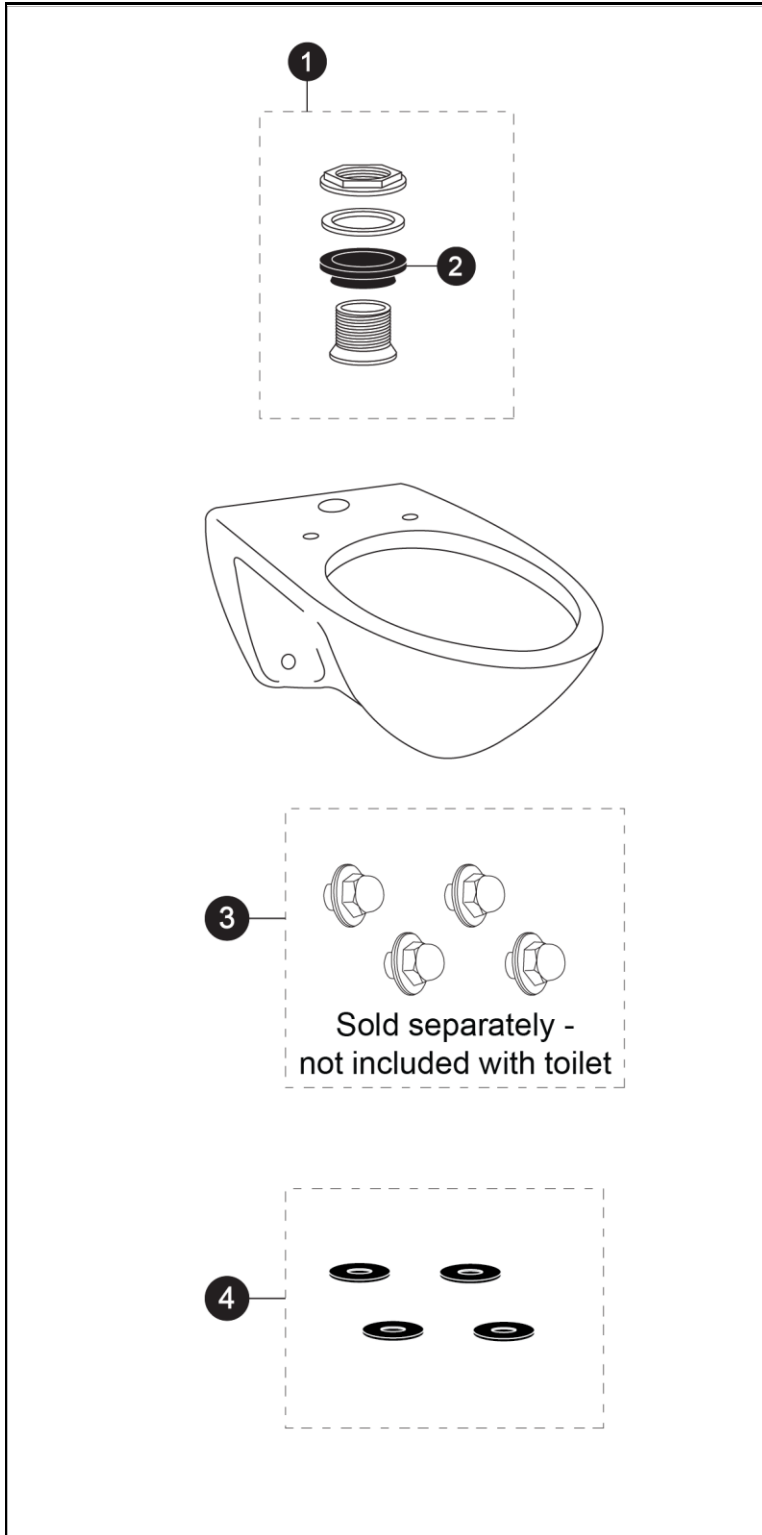

CT708E & CT708EG

CT708E

CT708EG

Commercial Wall Mount, 1-1/2" Top 1.6 Gpf or 1.28 Gpf Toilet, Elongated, Flush Valve, 10" - 12" Rough-In, (including CeFIONtect™)

Item	Part	Description
1	THU073R	Spud
2	THU120R	Spud Gasket (10 pieces)
3	THU111	Retro-Fit Mounting bolt cap set (4 pieces) Sold Separately
4	THU448	Rubber washer kit (4 pieces)

Note:

Requires the use of any Jay R. Smith siphon jet support (four-bolt).

Product Number Explanations

Bowl

(CT) Commercial Toilet
(708) Model
(E) 1.28 Gpf or 1.6 Gpf
(G) CeFIONtect™

Colors

(#01) Cotton
(#03) Bone
(#12) Sedona Beige
(#51) Ebony

Actual Product may vary slightly from illustration.